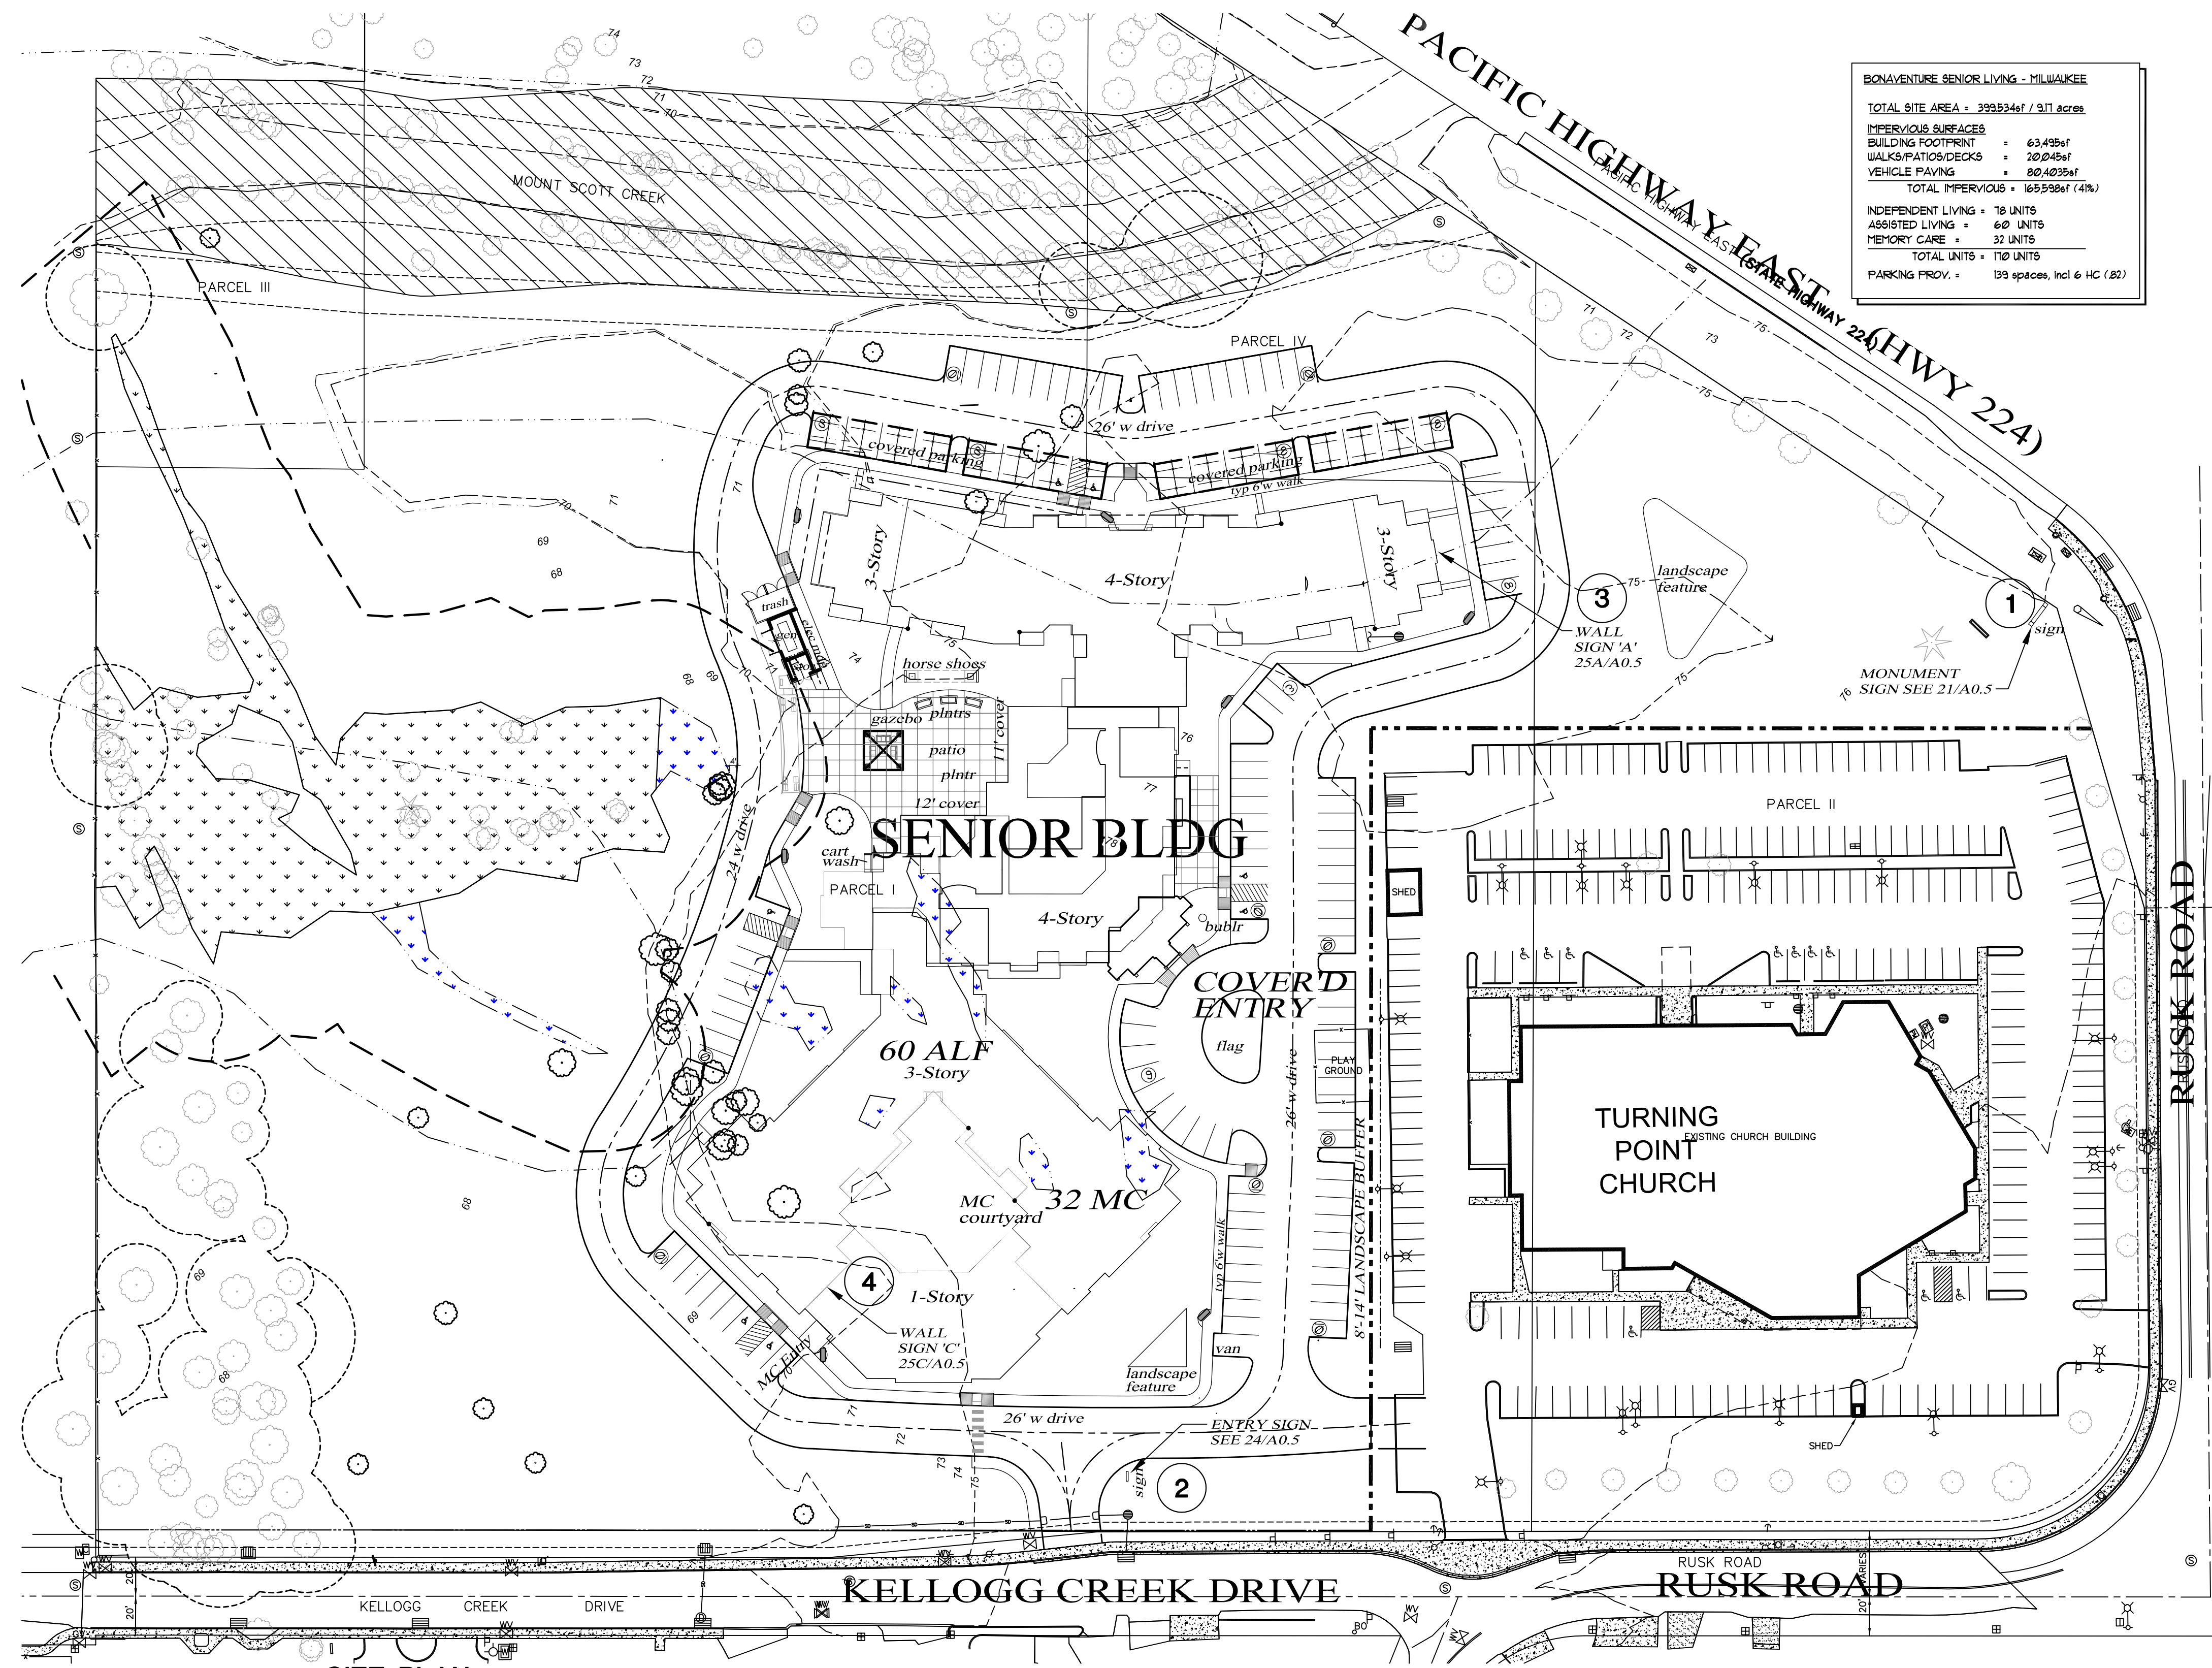

A SITE PLAN
SCALE: 1" = 50'-0"