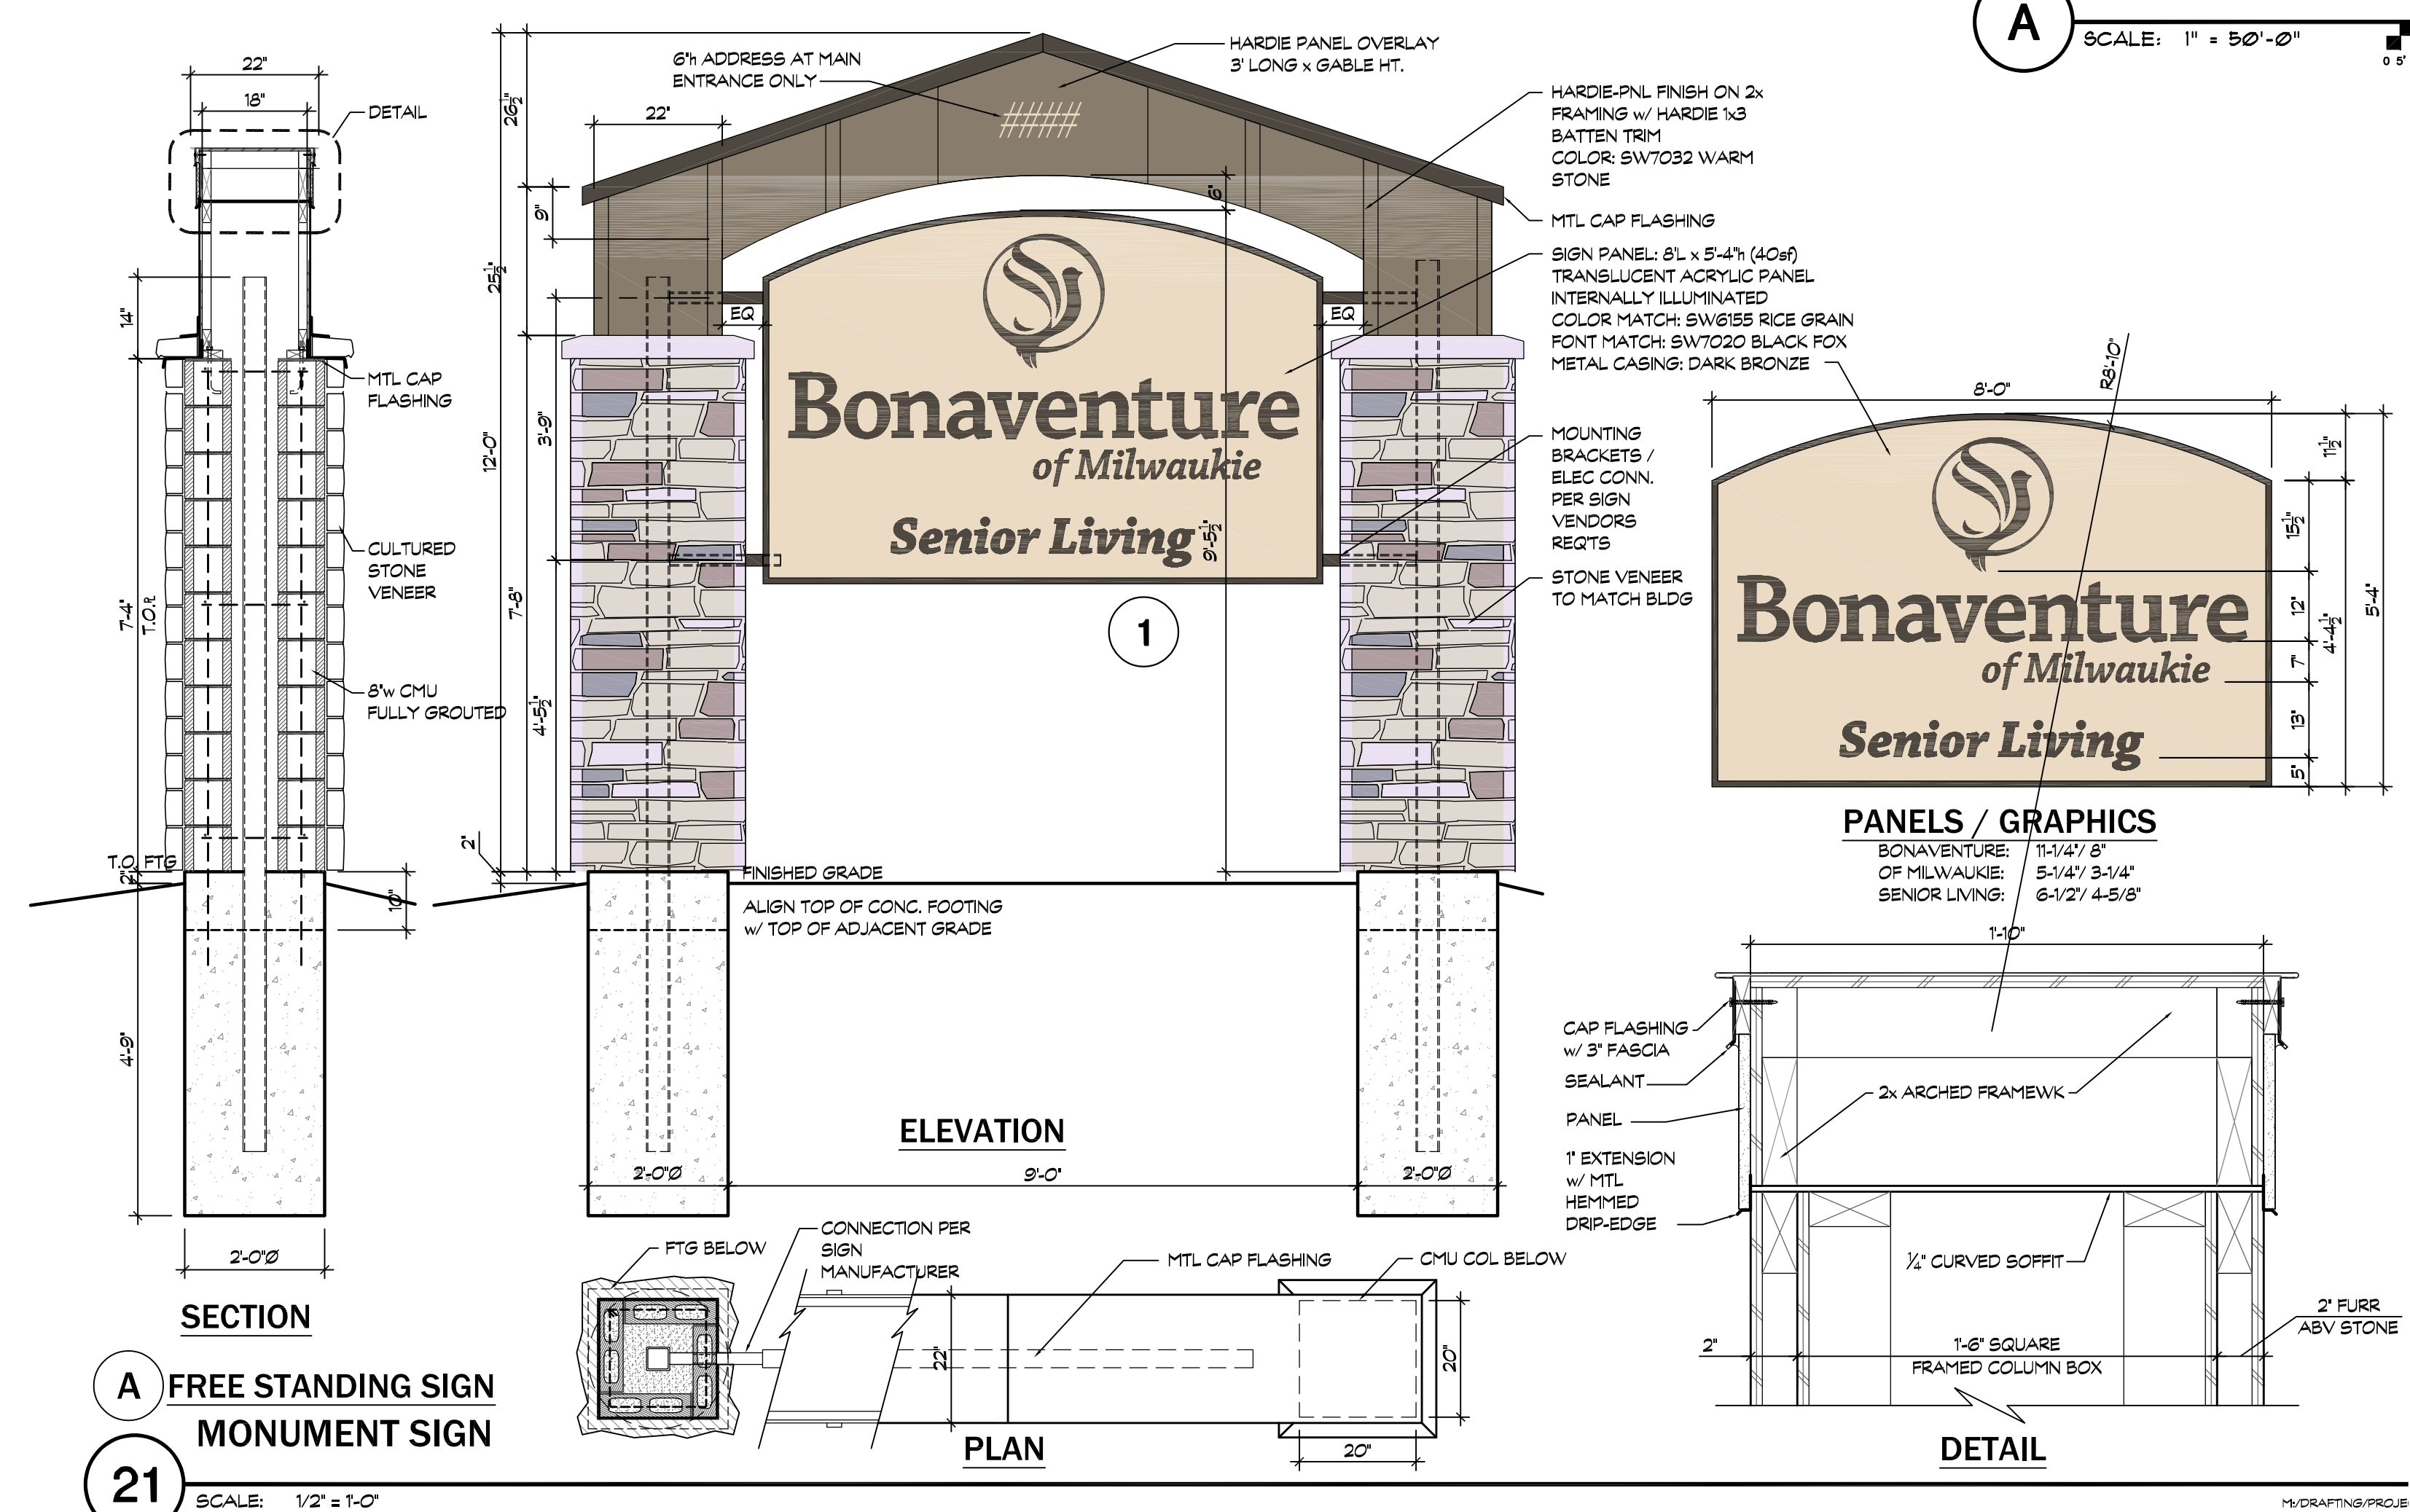

21 FREE STANDING SIGN MONUMENT SIGN
SCALE: 1/2" = 1'-0"