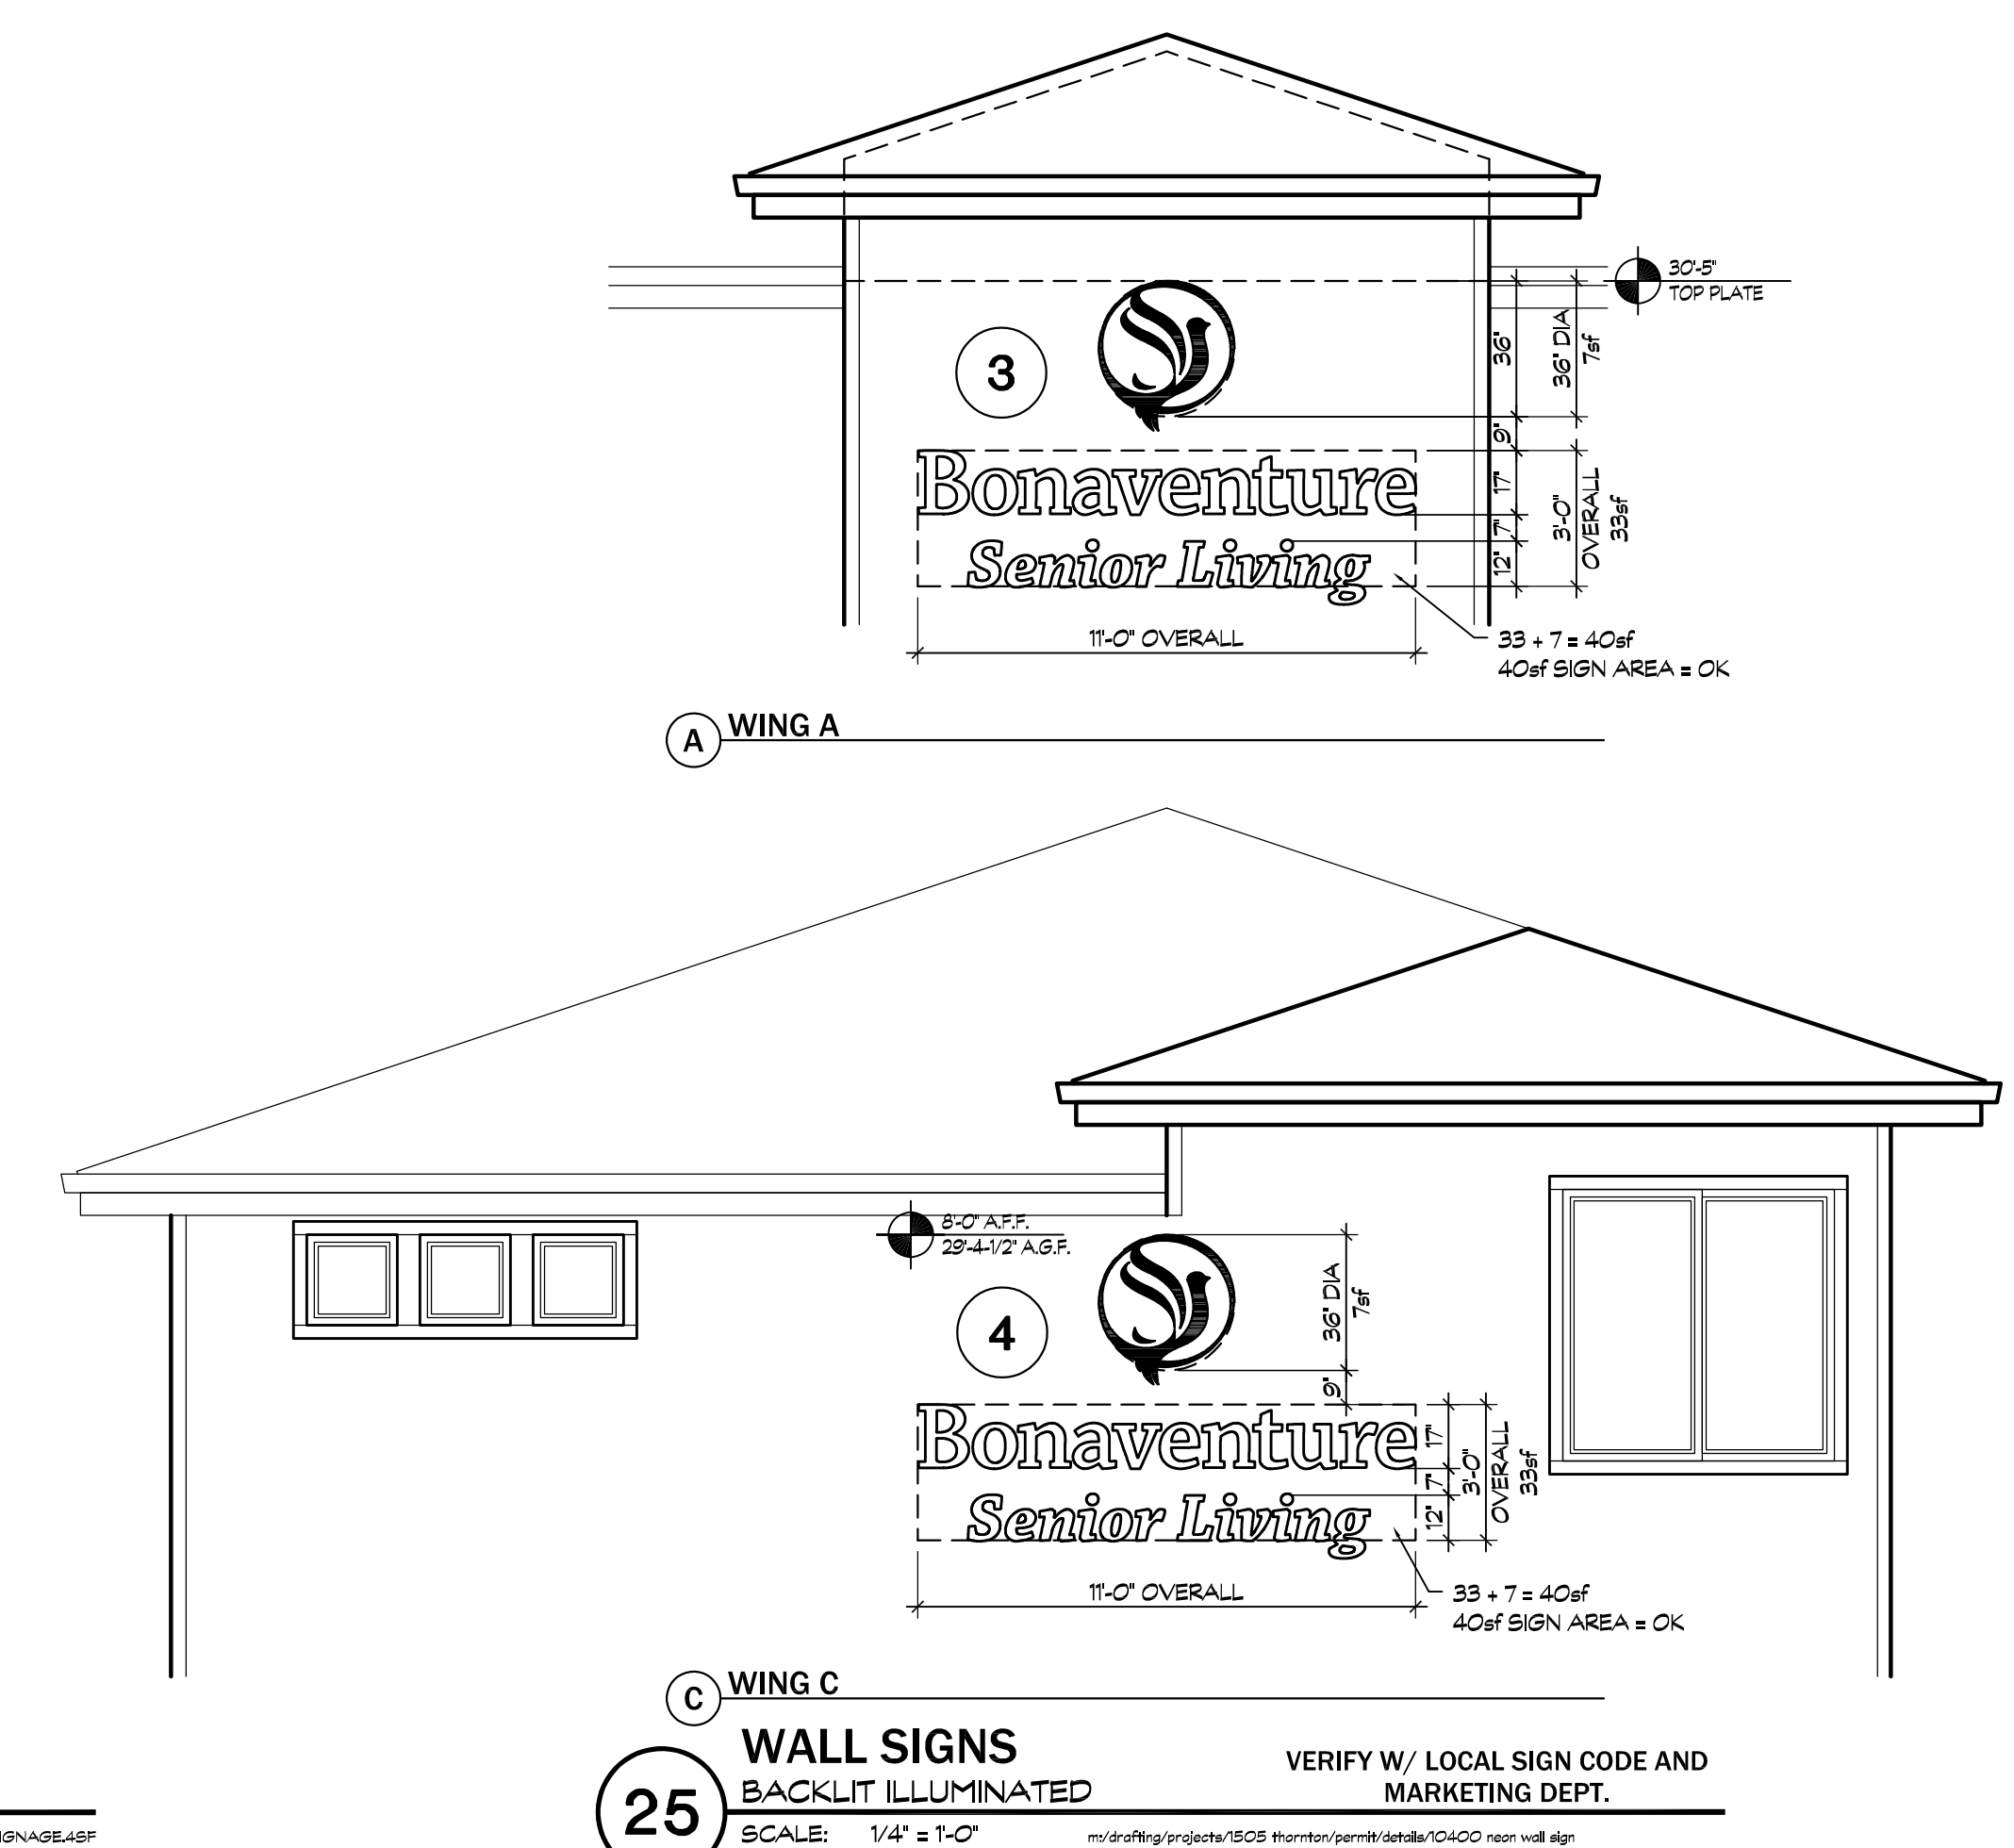

25 WALL SIGNS BACKLIT ILLUMINATED
SCALE: 1/4" = 1'-0"

REVISIONS:

PRELIMINARY NOT FOR CONSTRUCTION
Jan 31 2019

PROJECT TITLE:

Milwaukee, OR

Bonaventure of Milwaukee

SHEET TITLE: SIGNAGE

DRAWN BY:	SHEET:
DATE:	A0.5