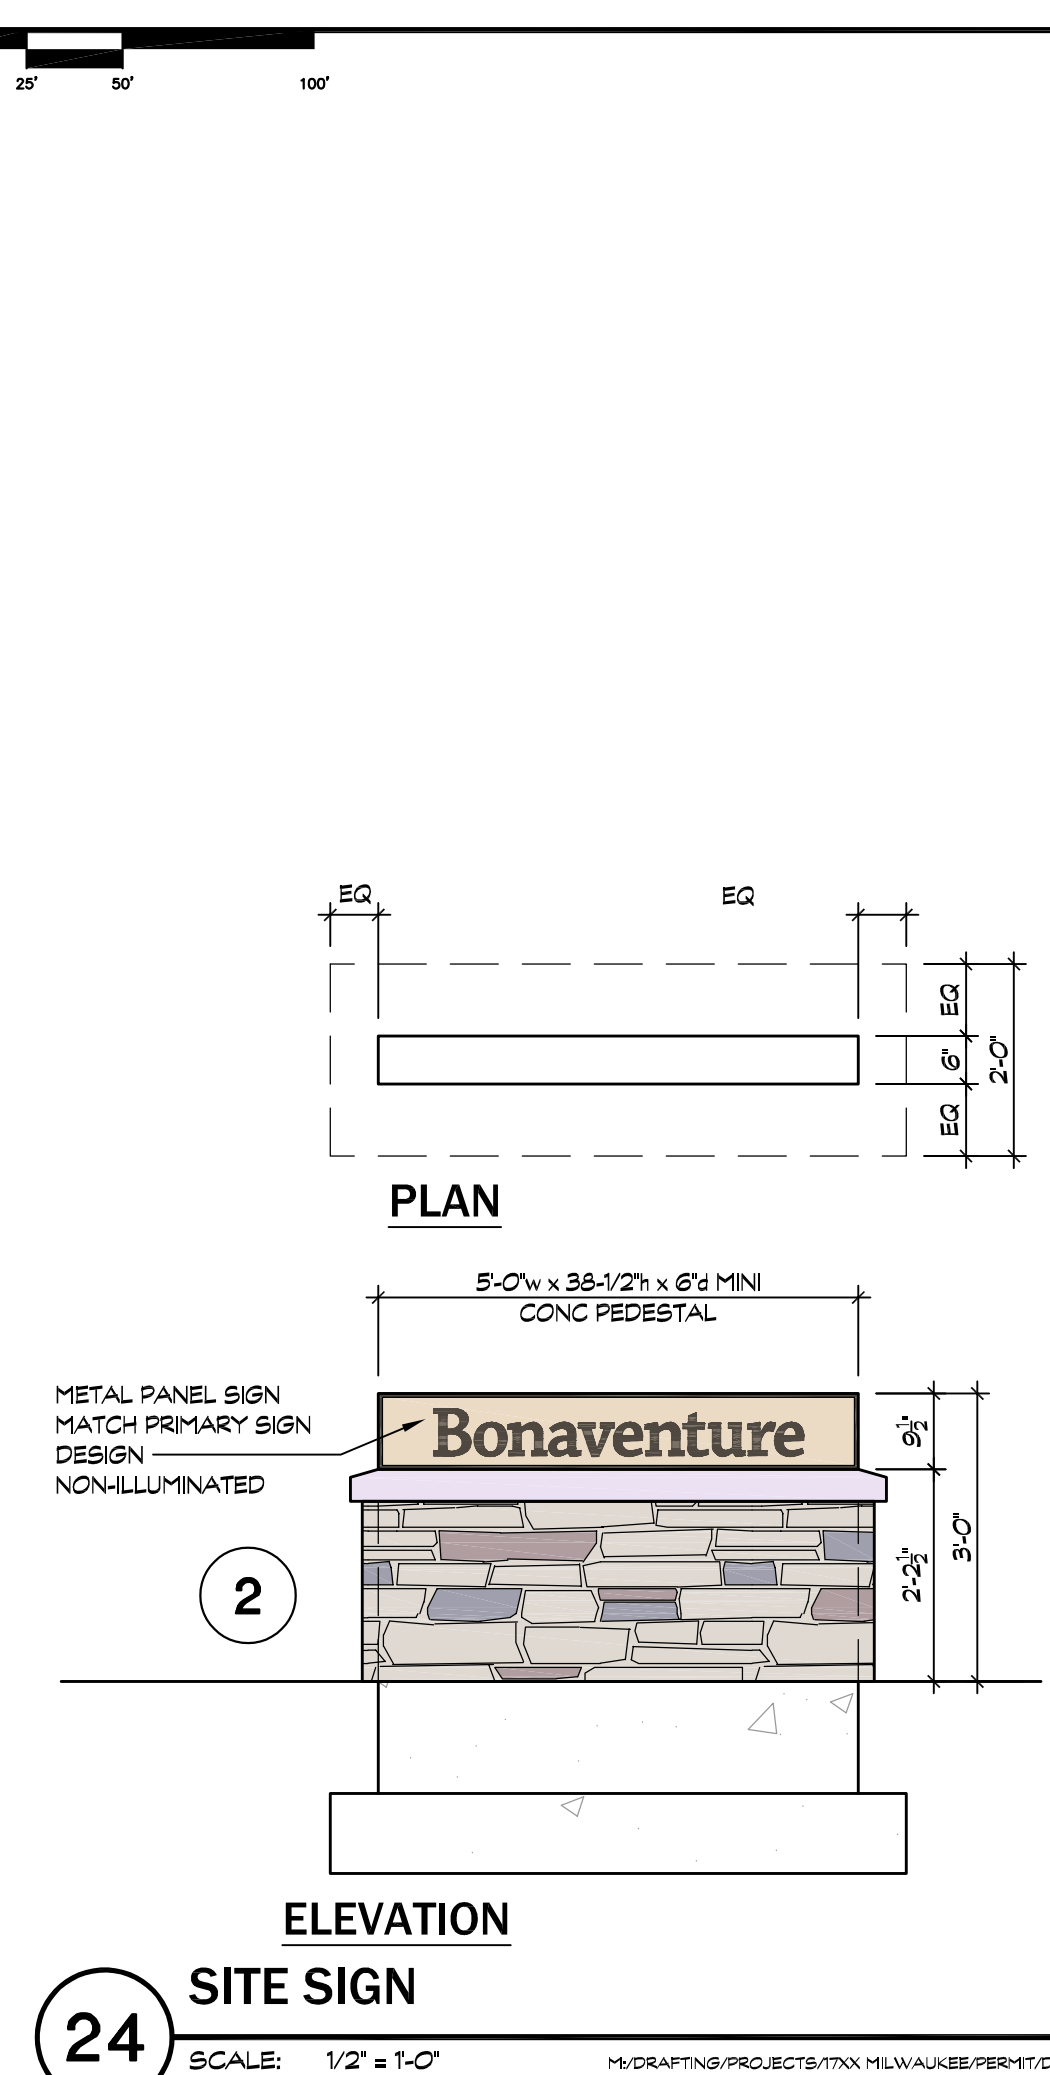

24 SITE SIGN
SCALE: 1/2" = 1'-0"