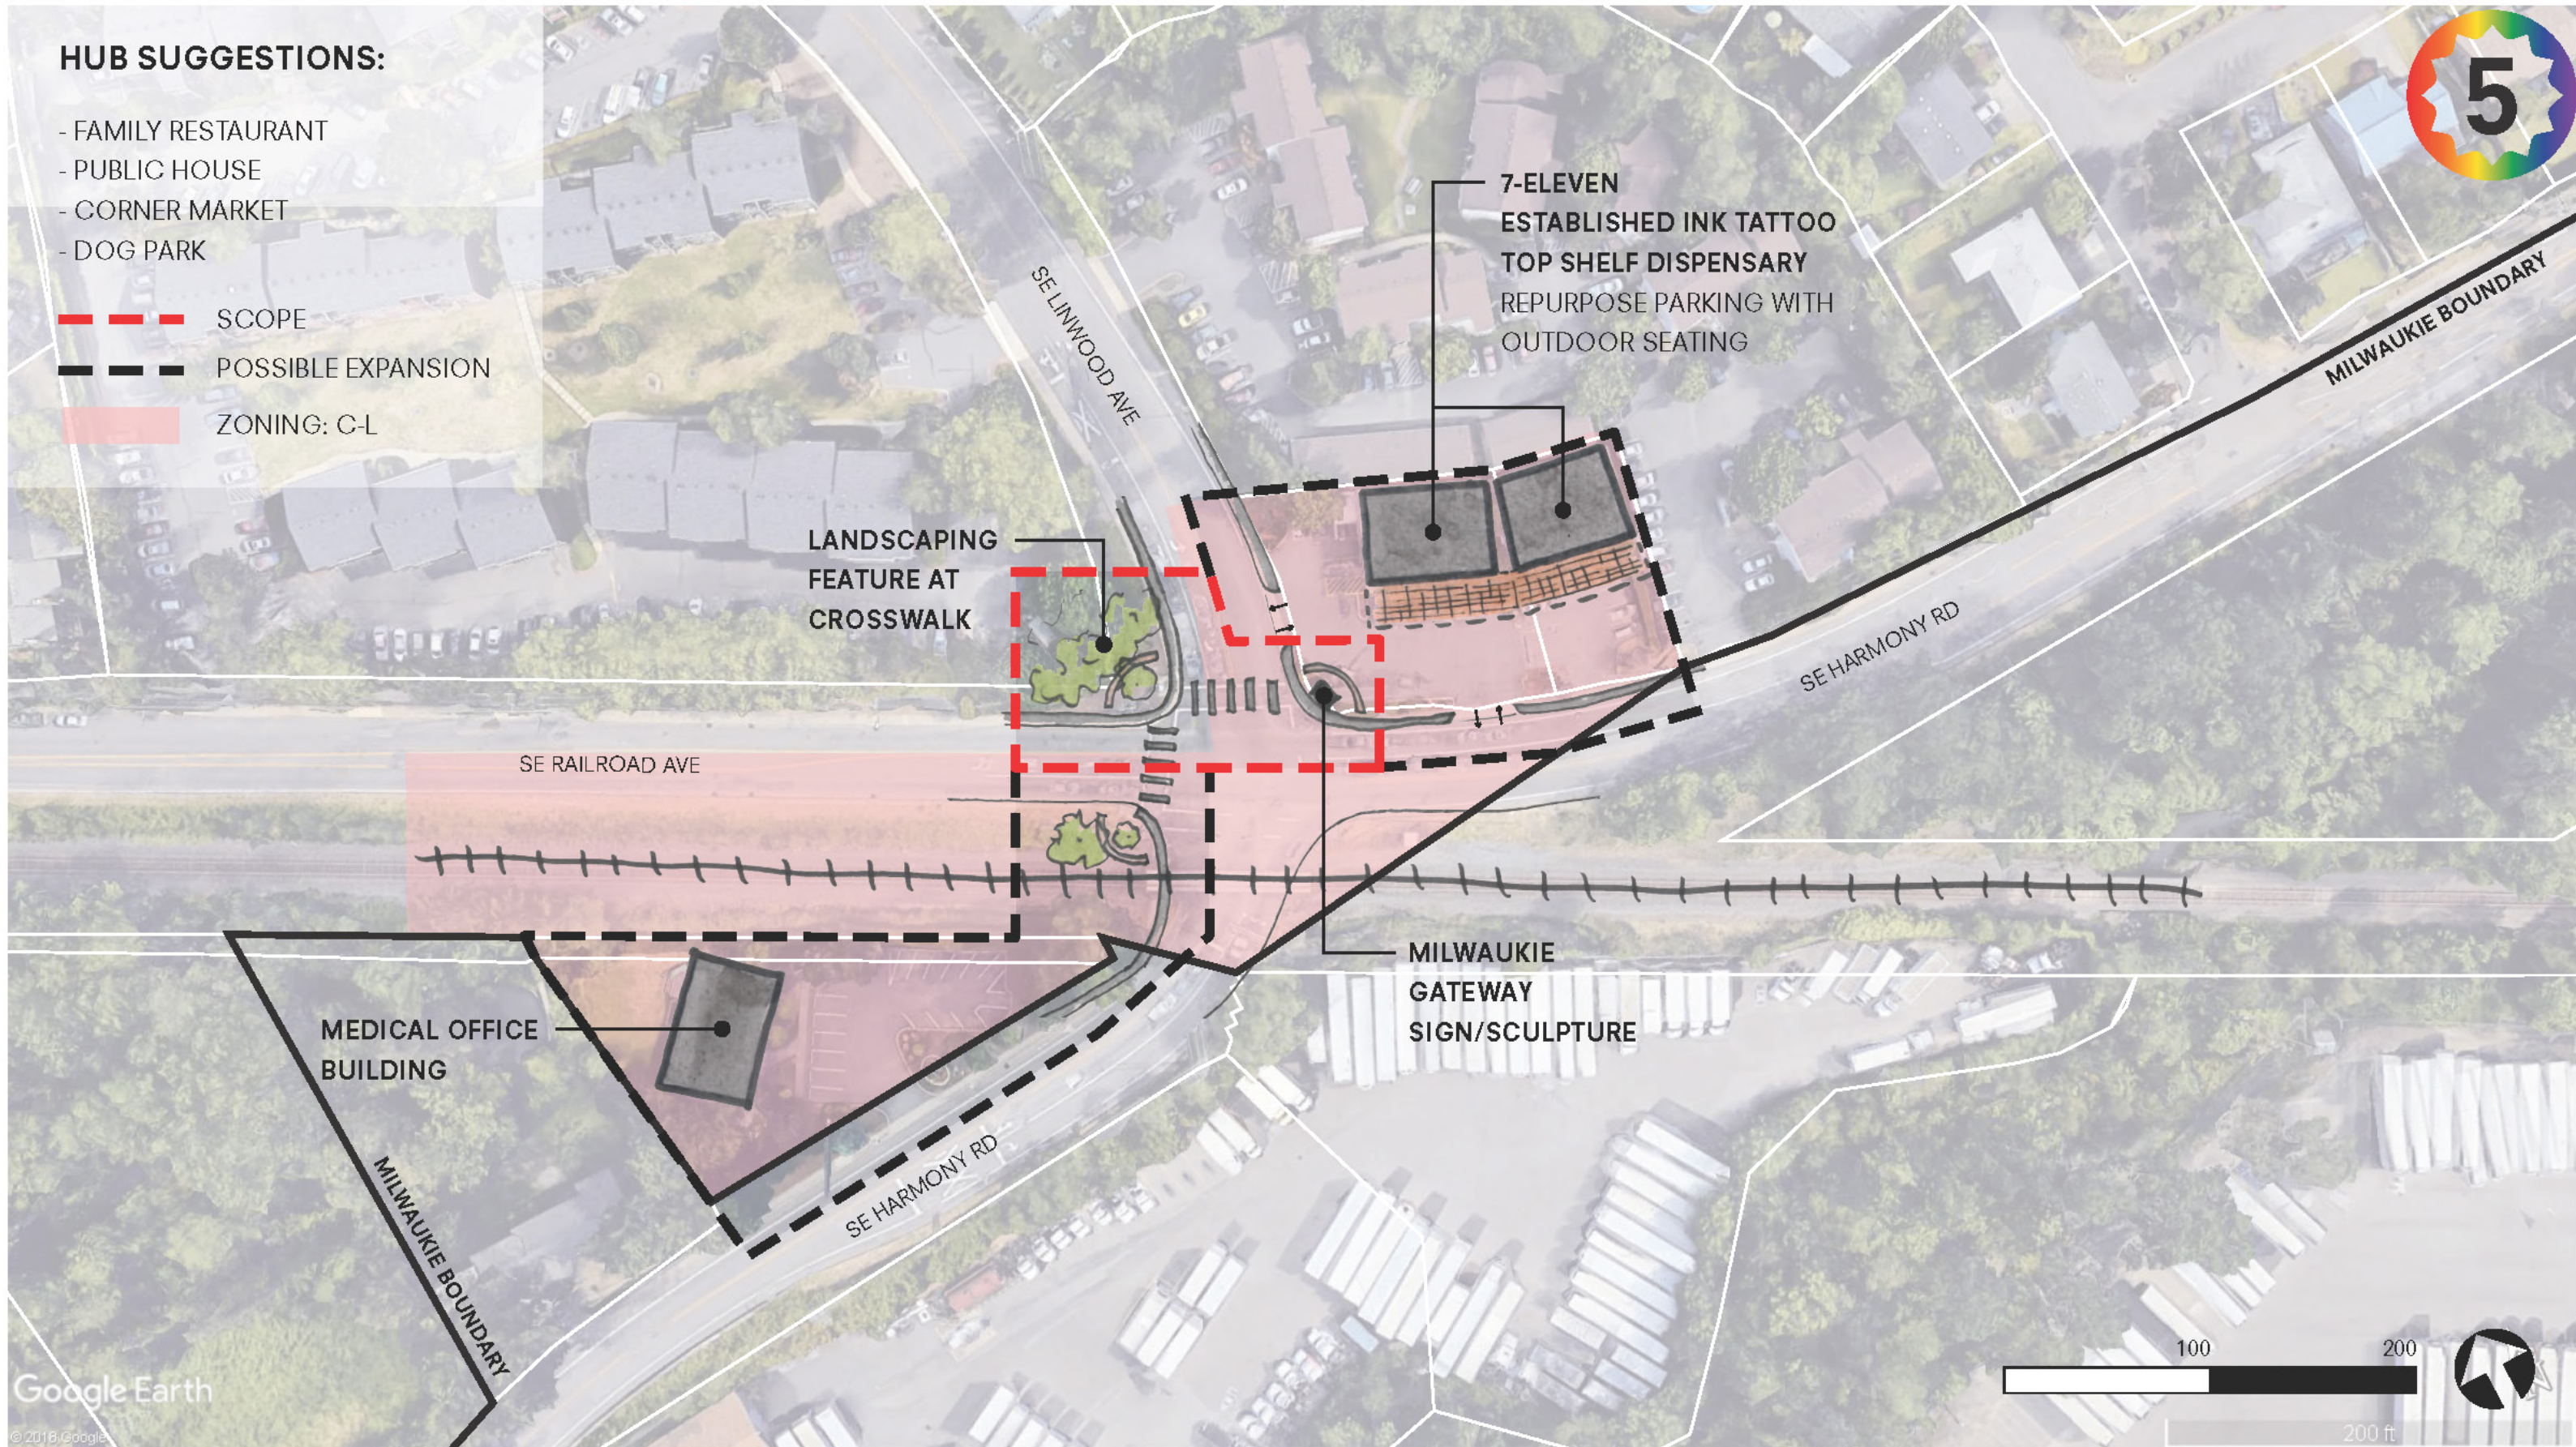

- SCOPE
- POSSIBLE EXPANSION
- ZONING: C-L

Google Earth
© 2019 Google

HUB SUGGESTIONS:

- COMMUNITY ROOM
- COFFEE SHOP/BAKERY
- SMALL MARKET
- DOG PARK
- SERVICE ORIENTED BUSINESS
- BIKE/PEDESTRIAN FRIENDLY PLACES
- ARTS & CRAFTS STORE
- PARENTS/KIDS GATHERING SPACE

- - - - SCOPE
- - - - POSSIBLE EXPANSION
 ZONING: SCOPE: R-7

HUB SUGGESTIONS:

- COMMUNITY ROOM
- COFFEE SHOP/BAKERY
- SMALL MARKET
- DOG PARK
- SERVICE ORIENTED BUSINESS
- BIKE/PEDESTRIAN FRIENDLY PLACES
- ARTS & CRAFTS STORE
- PARENTS/KIDS GATHERING SPACE

- SCOPE
- POSSIBLE EXPANSION
- ZONING: C-G

HUB SUGGESTIONS:

- FAMILY RESTAURANT
- PUBLIC HOUSE
- CORNER MARKET
- DOG PARK

- SCOPE
- POSSIBLE EXPANSION
- ZONING: C-L

Google Earth

© 2018 Google

HUB SUGGESTIONS:

- LOCAL MARKET
- INDOOR/COVERED PLAY AREA
- YOGA STUDIO
- DOG PARK
- SCHOOL
- BAR/BREWERY
- PUBLIC RESTROOMS
- CAFE
- PAVILION IN A PARK

- SCOPE
- POSSIBLE EXPANSION
- ZONING: C-N

HUB SUGGESTIONS:

- LOCAL MARKET
- INDOOR/COVERED PLAY AREA
- YOGA STUDIO
- DOG PARK
- SCHOOL
- BAR/BREWERY
- PUBLIC RESTROOMS
- CAFE
- PAVILION IN A PARK