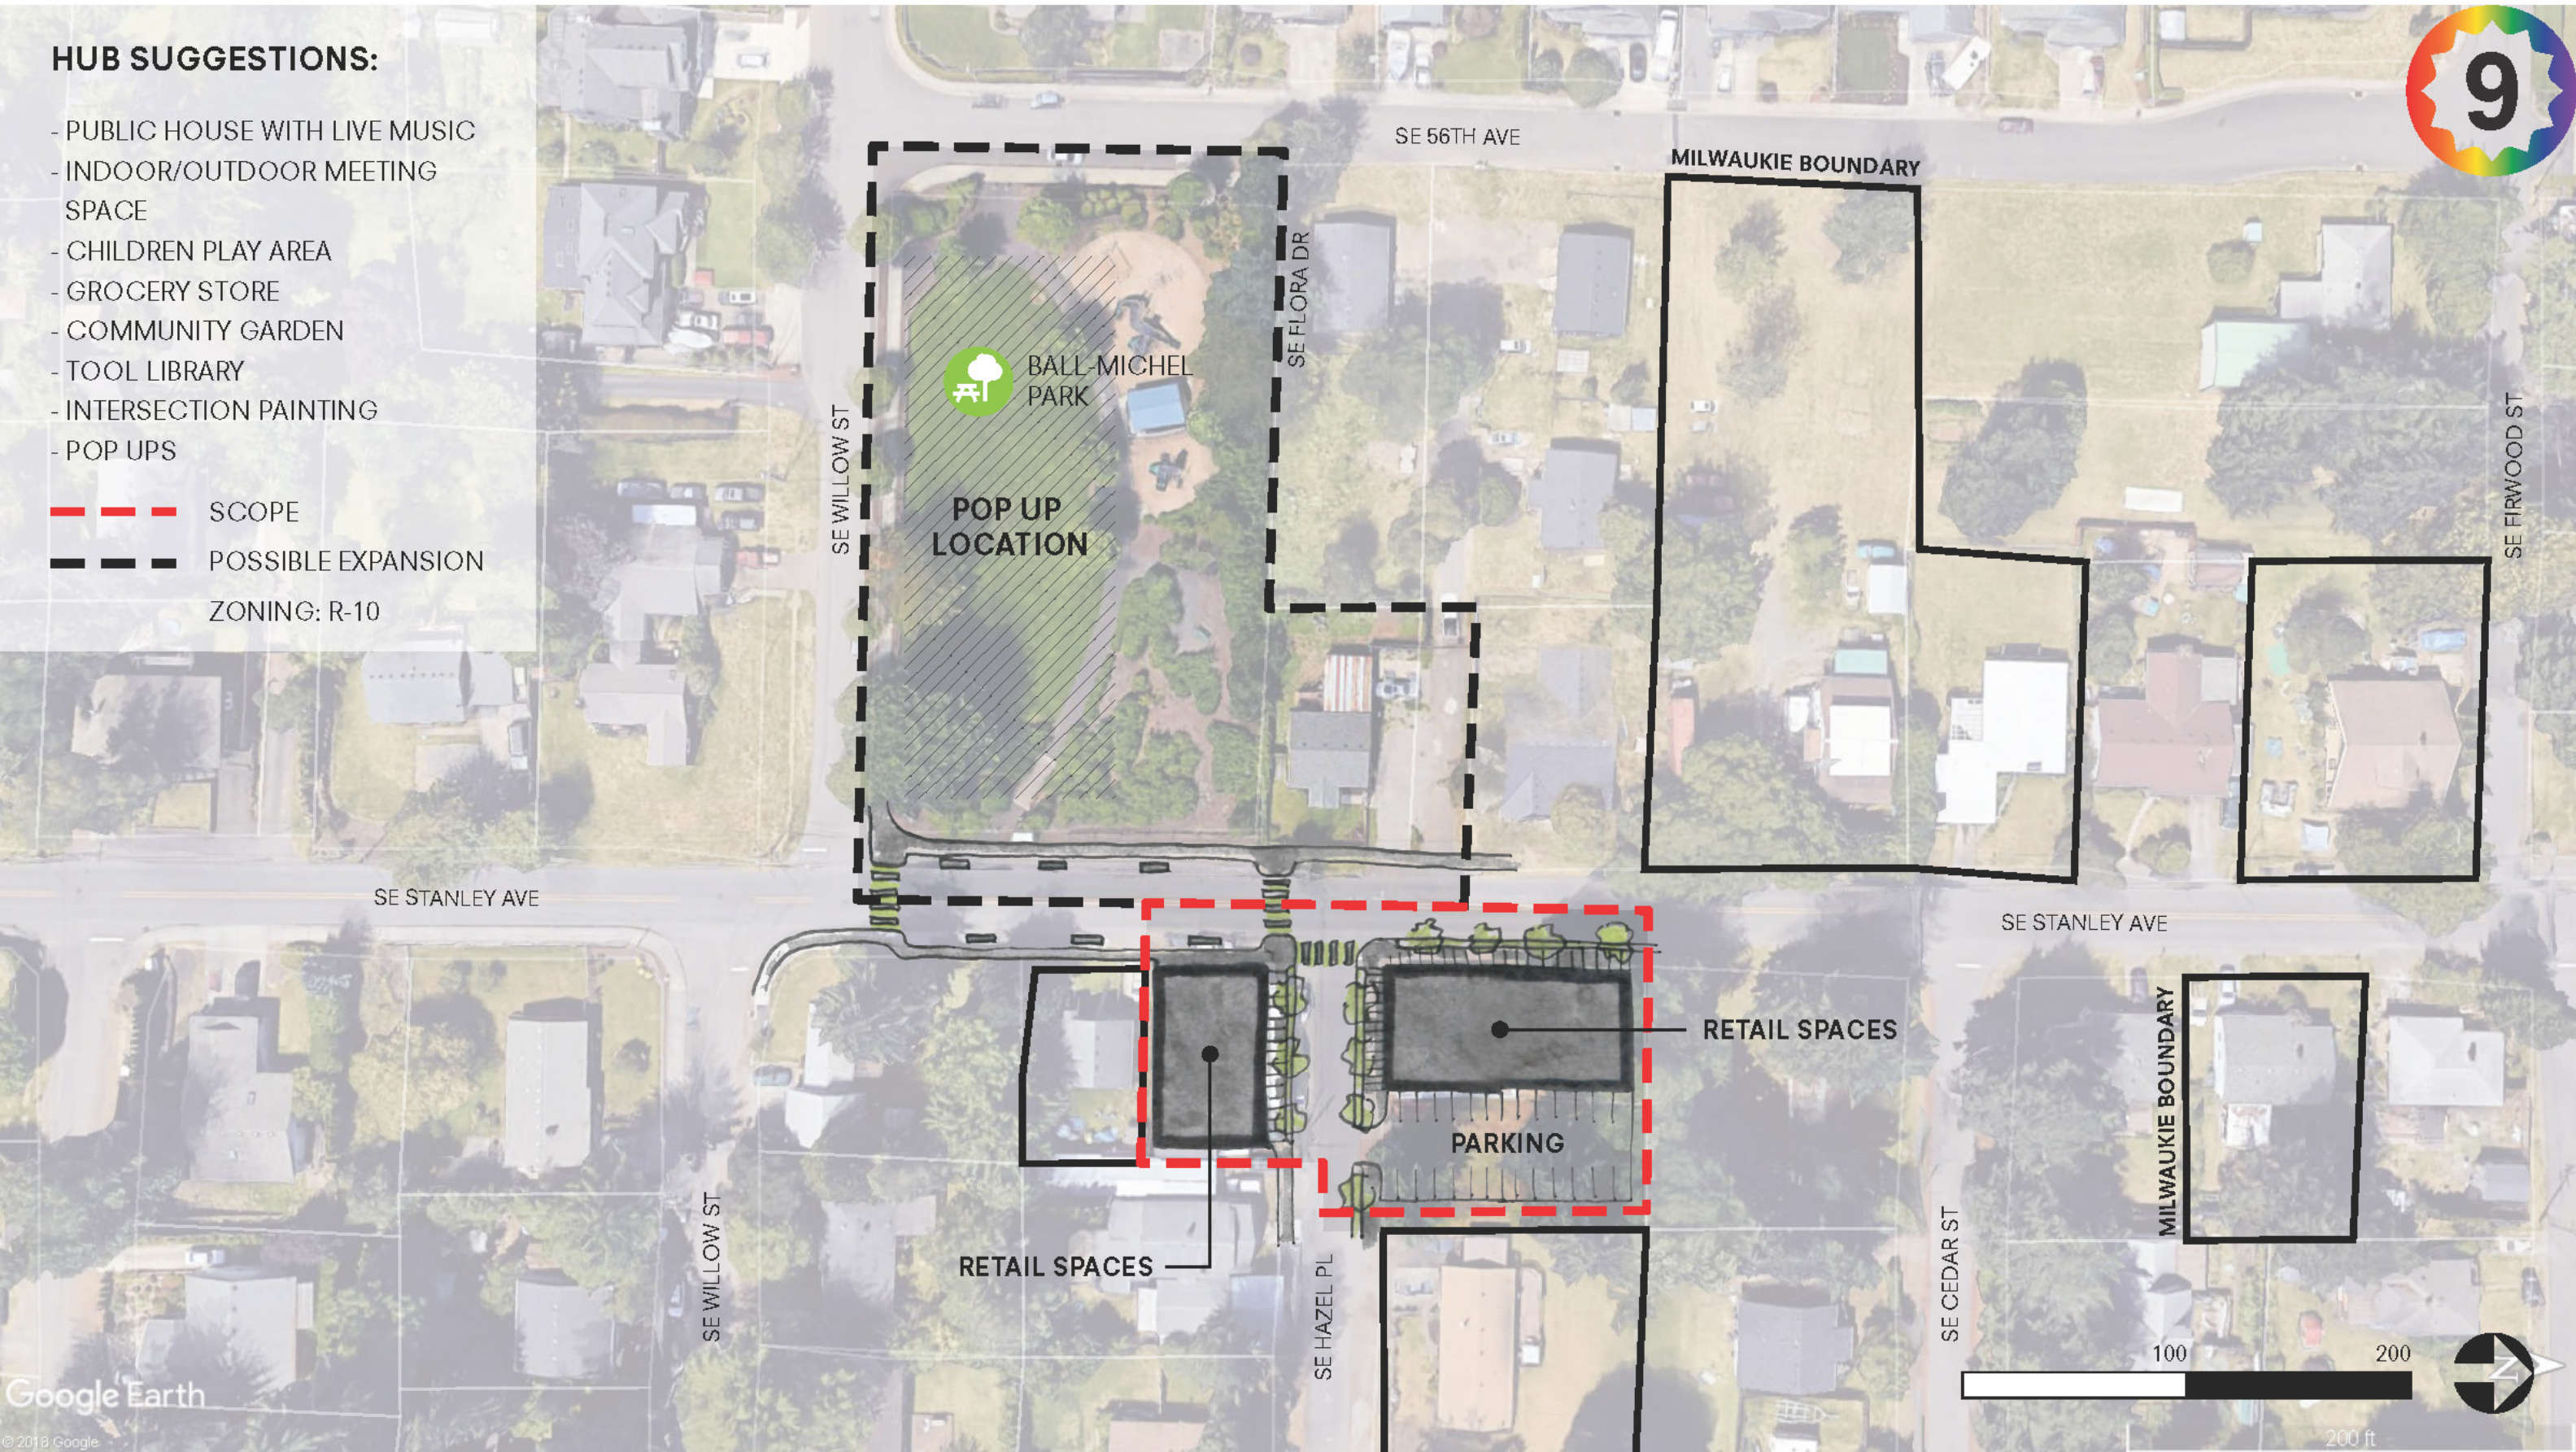

- - - - SCOPE
- - - - POSSIBLE EXPANSION
 ZONING: SCOPE: R-7

HUB SUGGESTIONS:

- COMMUNITY ROOM
- COFFEE SHOP/BAKERY
- SMALL MARKET
- DOG PARK
- SERVICE ORIENTED BUSINESS
- BIKE/PEDESTRIAN FRIENDLY PLACES
- ARTS & CRAFTS STORE
- PARENTS/KIDS GATHERING SPACE

- SCOPE
- POSSIBLE EXPANSION
- ZONING: C-G

HUB SUGGESTIONS:

- FAMILY RESTAURANT
- PUBLIC HOUSE
- CORNER MARKET
- DOG PARK

- SCOPE
- POSSIBLE EXPANSION
- ZONING: C-L

Google Earth

© 2018 Google

HUB SUGGESTIONS:

- SCOPE
- POSSIBLE EXPANSION
- ZONING: NMU

Google Earth
© 2013 Google

HUB SUGGESTIONS:

- PUBLIC HOUSE WITH LIVE MUSIC
- INDOOR/OUTDOOR MEETING SPACE
- CHILDREN PLAY AREA
- GROCERY STORE
- COMMUNITY GARDEN
- TOOL LIBRARY
- INTERSECTION PAINTING
- POP UPS

--- SCOPE
--- POSSIBLE EXPANSION
 ZONING: R-10

Google Earth

© 2018 Google

LEWELLING: SE STANLEY AVE & SE HAZEL PL

LOCATION & HUB USE SUGGESTIONS FROM MILWAUKIE COMMUNITY MEMBERS

HUB SUGGESTIONS:

- RESTAURANTS
- FOOD CARTS
- ORGANIC GROCERY STORE
- COVERED AREAS FOR YEAR-ROUND EVENTS
- RECREATION AREA (POOL)
- BIKE SHOP NEAR SPRINGWATER CORRIDOR
- TOOL LIBRARY
- MOVIES IN THE PARK
- SPLASH PAD
- INTERSECTION PAINTING
- THEATER
- PARKLETS
- AMPLE CAR & BIKE PARKING AT HUBS