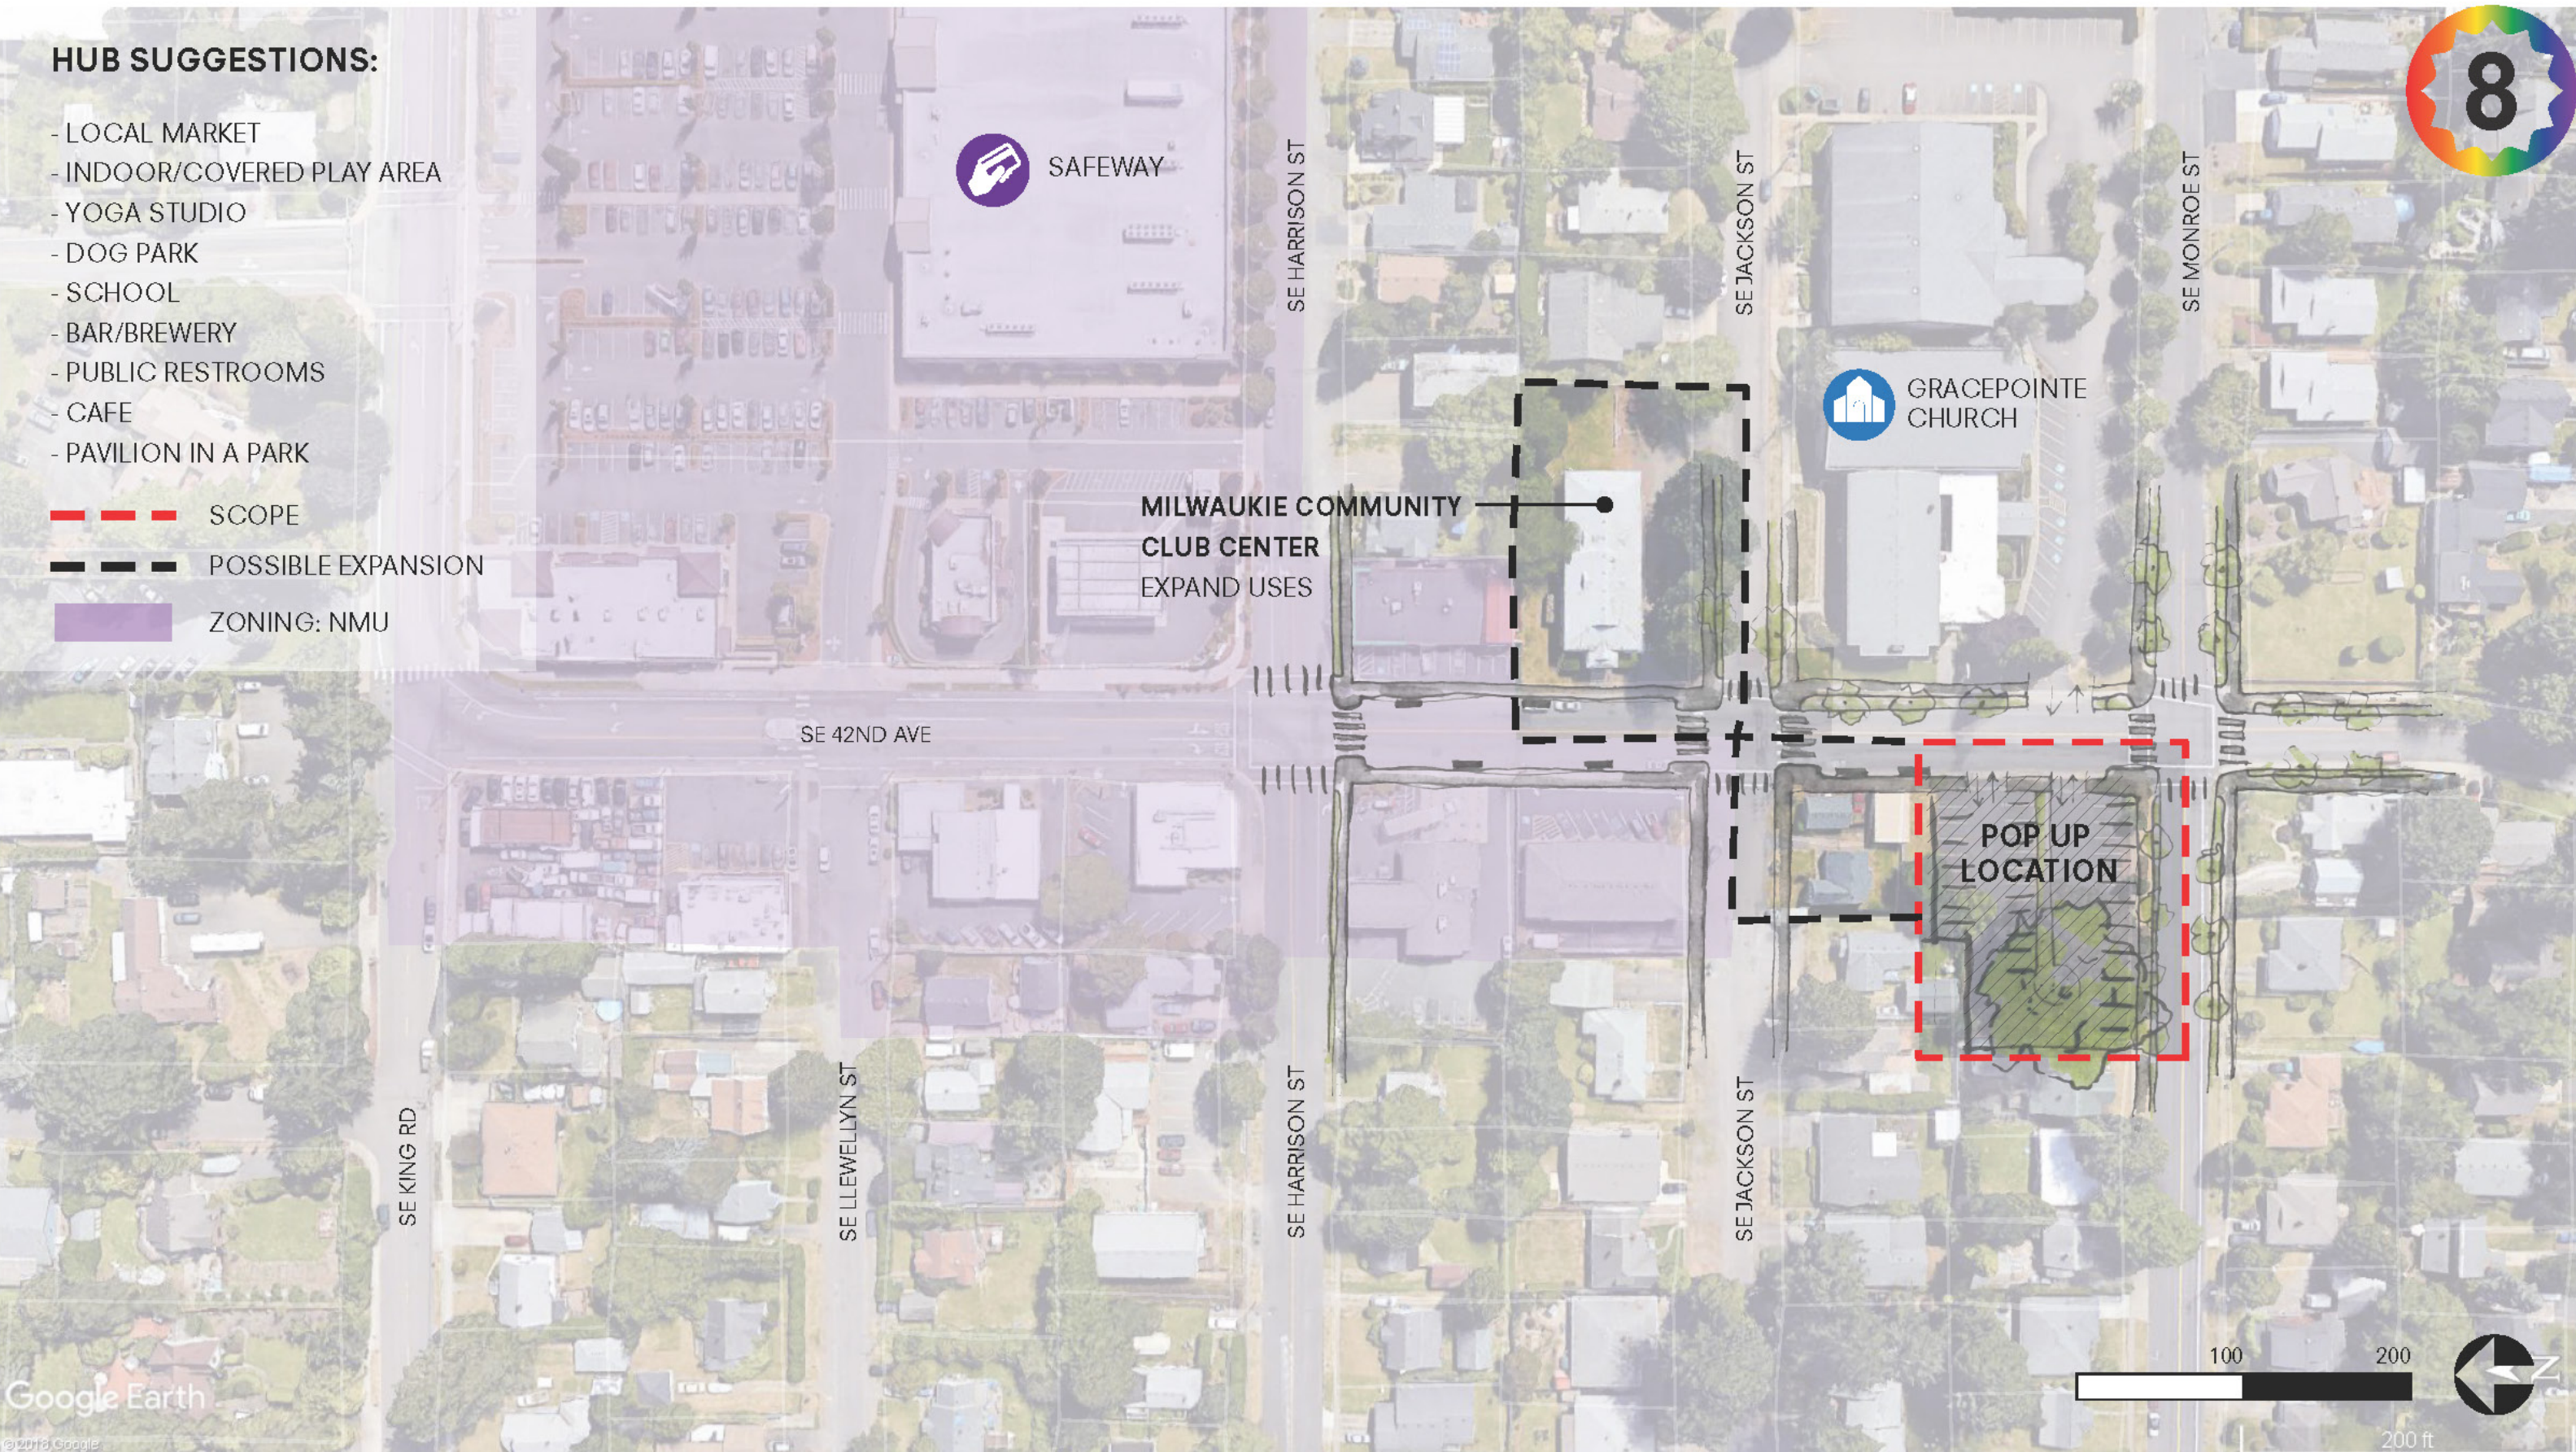

- SCOPE
- POSSIBLE EXPANSION
- ZONING: C-G

HUB SUGGESTIONS:

- FAMILY RESTAURANT
- PUBLIC HOUSE
- CORNER MARKET
- DOG PARK

- SCOPE
- POSSIBLE EXPANSION
- ZONING: C-L

Google Earth

© 2018 Google

HUB SUGGESTIONS:

- LOCAL MARKET
- INDOOR/COVERED PLAY AREA
- YOGA STUDIO
- DOG PARK
- SCHOOL
- BAR/BREWERY
- PUBLIC RESTROOMS
- CAFE
- PAVILION IN A PARK

- SCOPE
- POSSIBLE EXPANSION
- ZONING: C-N

HUB SUGGESTIONS:

- LOCAL MARKET
- INDOOR/COVERED PLAY AREA
- YOGA STUDIO
- DOG PARK
- SCHOOL
- BAR/BREWERY
- PUBLIC RESTROOMS
- CAFE
- PAVILION IN A PARK

- SCOPE
- POSSIBLE EXPANSION
- ZONING: NMU

Google Earth
© 2013 Google

HUB SUGGESTIONS:

- PUBLIC HOUSE WITH LIVE MUSIC
- INDOOR/OUTDOOR MEETING SPACE
- CHILDREN PLAY AREA
- GROCERY STORE
- COMMUNITY GARDEN
- TOOL LIBRARY
- INTERSECTION PAINTING
- POP UPS

--- SCOPE
--- POSSIBLE EXPANSION
 ZONING: R-10

Google Earth

© 2018 Google

LEWELLING: SE STANLEY AVE & SE HAZEL PL

LOCATION & HUB USE SUGGESTIONS FROM MILWAUKIE COMMUNITY MEMBERS

HUB SUGGESTIONS:

- RESTAURANTS
- FOOD CARTS
- ORGANIC GROCERY STORE
- COVERED AREAS FOR YEAR-ROUND EVENTS
- RECREATION AREA (POOL)
- BIKE SHOP NEAR SPRINGWATER CORRIDOR
- TOOL LIBRARY
- MOVIES IN THE PARK
- SPLASH PAD
- INTERSECTION PAINTING
- THEATER
- PARKLETS
- AMPLE CAR & BIKE PARKING AT HUBS