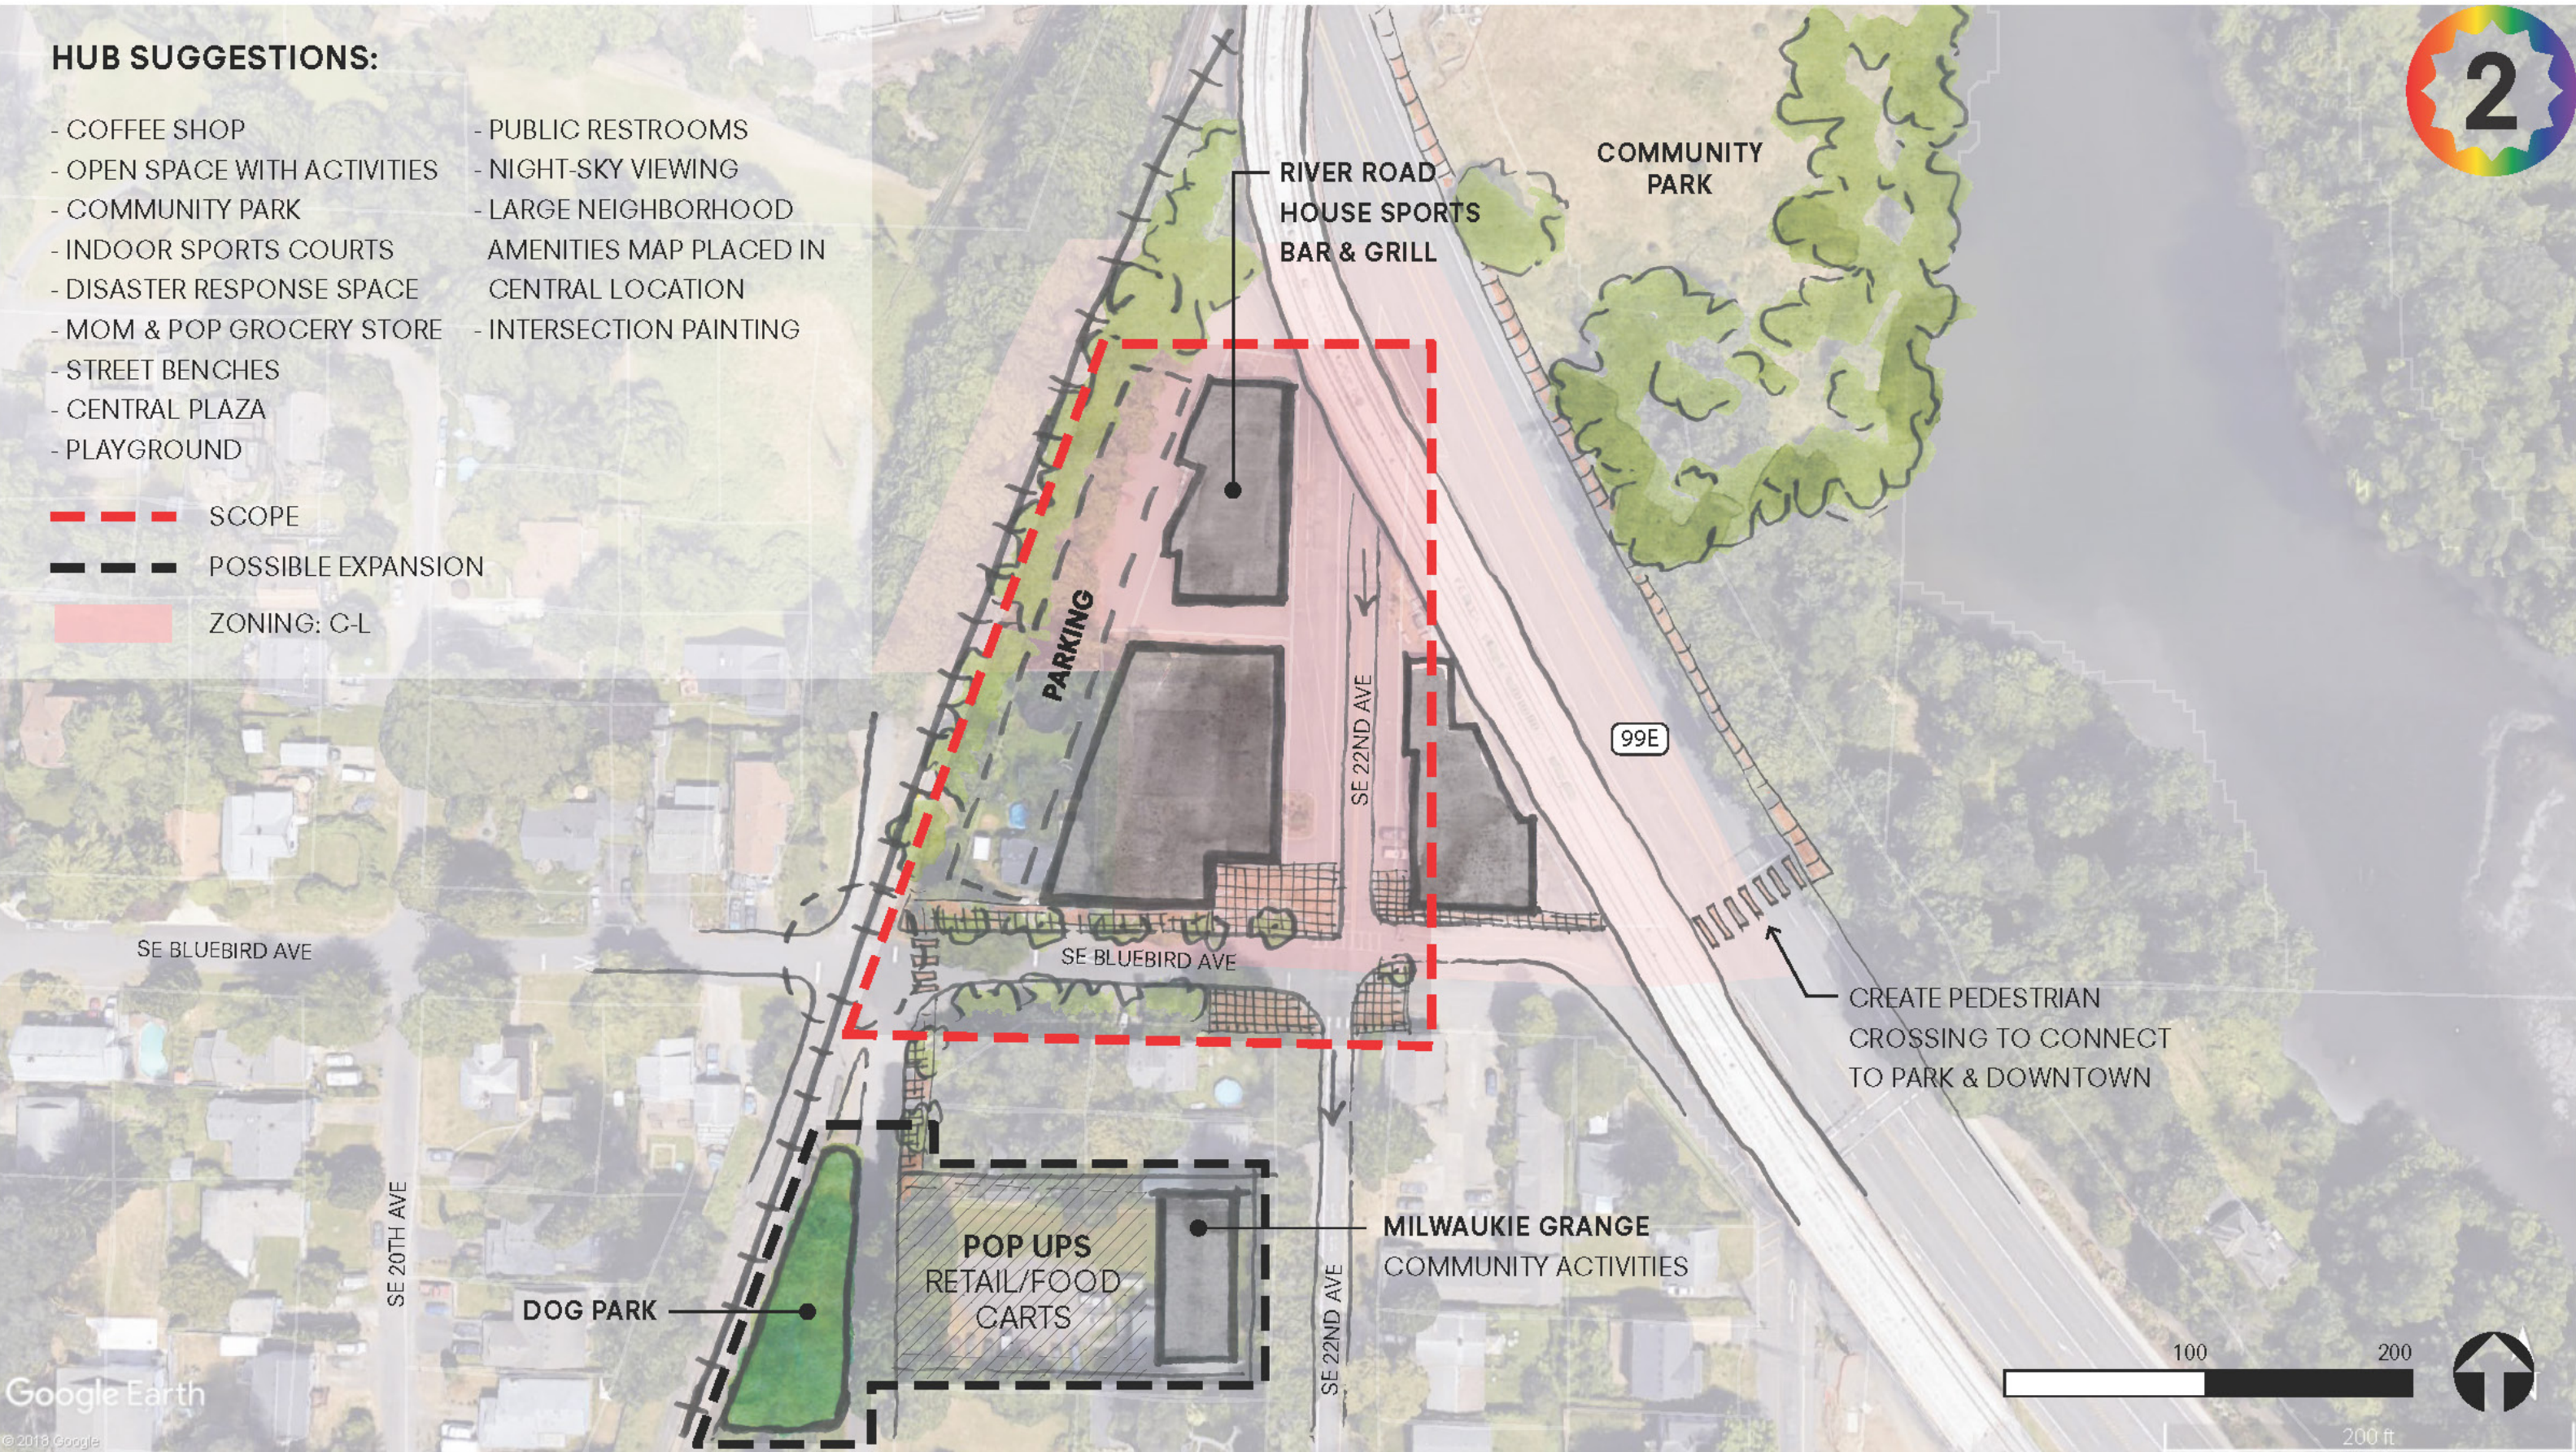

HUB SUGGESTIONS:

- COFFEE SHOP
- OPEN SPACE WITH ACTIVITIES
- COMMUNITY PARK
- INDOOR SPORTS COURTS
- DISASTER RESPONSE SPACE
- MOM & POP GROCERY STORE
- STREET BENCHES
- CENTRAL PLAZA
- PLAYGROUND
- PUBLIC RESTROOMS
- NIGHT-SKY VIEWING
- LARGE NEIGHBORHOOD AMENITIES MAP PLACED IN CENTRAL LOCATION
- INTERSECTION PAINTING

- SCOPE
- POSSIBLE EXPANSION
- ZONING: C-L

Google Earth
© 2019 Google

HUB SUGGESTIONS:

- COMMUNITY ROOM
- COFFEE SHOP/BAKERY
- SMALL MARKET
- DOG PARK
- SERVICE ORIENTED BUSINESS
- BIKE/PEDESTRIAN FRIENDLY PLACES
- ARTS & CRAFTS STORE
- PARENTS/KIDS GATHERING SPACE

- - - - SCOPE
- - - - POSSIBLE EXPANSION
 ZONING: SCOPE: R-7

HUB SUGGESTIONS:

- COMMUNITY ROOM
- COFFEE SHOP/BAKERY
- SMALL MARKET
- DOG PARK
- SERVICE ORIENTED BUSINESS
- BIKE/PEDESTRIAN FRIENDLY PLACES
- ARTS & CRAFTS STORE
- PARENTS/KIDS GATHERING SPACE

- SCOPE
- POSSIBLE EXPANSION
- ZONING: C-G

HUB SUGGESTIONS:

- FAMILY RESTAURANT
- PUBLIC HOUSE
- CORNER MARKET
- DOG PARK

- SCOPE
- POSSIBLE EXPANSION
- ZONING: C-L

Google Earth

© 2018 Google

HUB SUGGESTIONS: