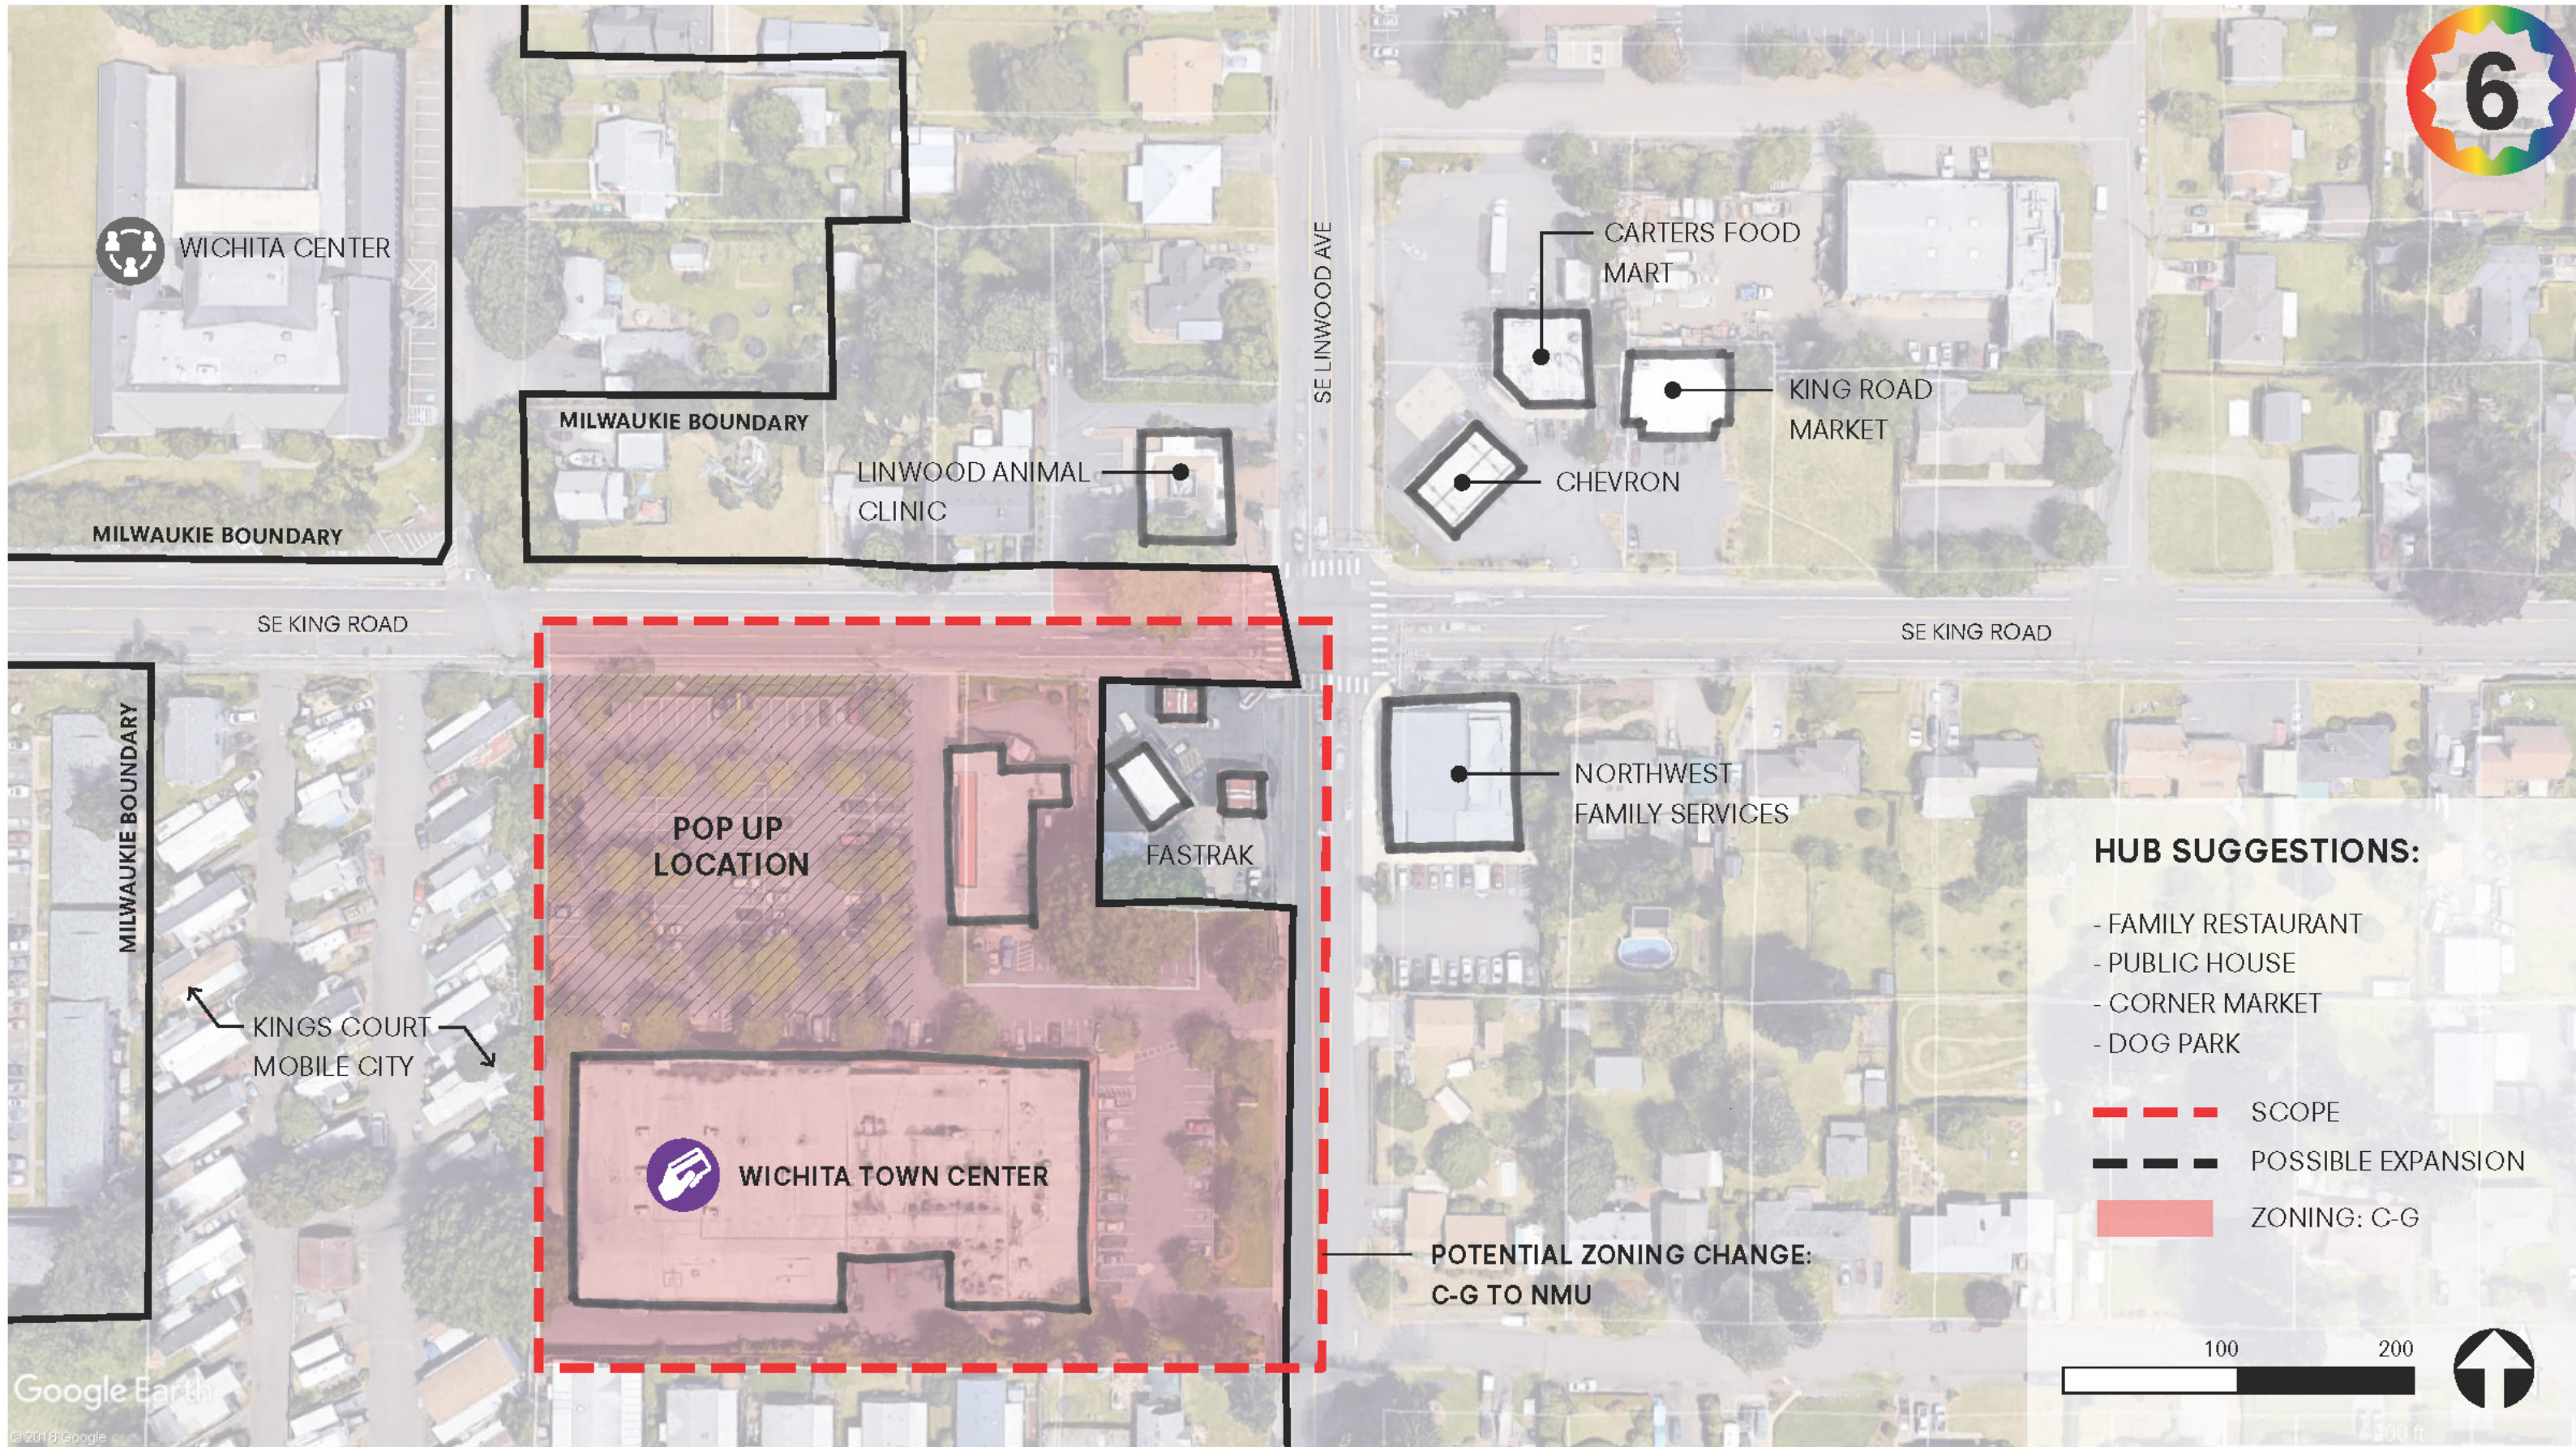

- - - - SCOPE
- - - - POSSIBLE EXPANSION
 ZONING: SCOPE: R-7

HUB SUGGESTIONS:

- COMMUNITY ROOM
- COFFEE SHOP/BAKERY
- SMALL MARKET
- DOG PARK
- SERVICE ORIENTED BUSINESS
- BIKE/PEDESTRIAN FRIENDLY PLACES
- ARTS & CRAFTS STORE
- PARENTS/KIDS GATHERING SPACE

- SCOPE
- POSSIBLE EXPANSION
- ZONING: C-G

HUB SUGGESTIONS:

- FAMILY RESTAURANT
- PUBLIC HOUSE
- CORNER MARKET
- DOG PARK

- SCOPE
- POSSIBLE EXPANSION
- ZONING: C-L

Google Earth

© 2018 Google

HUB SUGGESTIONS:

- LOCAL MARKET
- INDOOR/COVERED PLAY AREA
- YOGA STUDIO
- DOG PARK
- SCHOOL
- BAR/BREWERY
- PUBLIC RESTROOMS
- CAFE
- PAVILION IN A PARK

- SCOPE
- POSSIBLE EXPANSION
- ZONING: C-N

HUB SUGGESTIONS:

- LOCAL MARKET
- INDOOR/COVERED PLAY AREA
- YOGA STUDIO
- DOG PARK
- SCHOOL
- BAR/BREWERY
- PUBLIC RESTROOMS
- CAFE
- PAVILION IN A PARK

--- SCOPE
--- POSSIBLE EXPANSION
 ZONING: R-10

Google Earth

© 2018 Google

LEWELLING: SE STANLEY AVE & SE HAZEL PL

LOCATION & HUB USE SUGGESTIONS FROM MILWAUKIE COMMUNITY MEMBERS

HUB SUGGESTIONS:

- RESTAURANTS
- FOOD CARTS
- ORGANIC GROCERY STORE
- COVERED AREAS FOR YEAR-ROUND EVENTS
- RECREATION AREA (POOL)
- BIKE SHOP NEAR SPRINGWATER CORRIDOR
- TOOL LIBRARY
- MOVIES IN THE PARK
- SPLASH PAD
- INTERSECTION PAINTING
- THEATER
- PARKLETS
- AMPLE CAR & BIKE PARKING AT HUBS