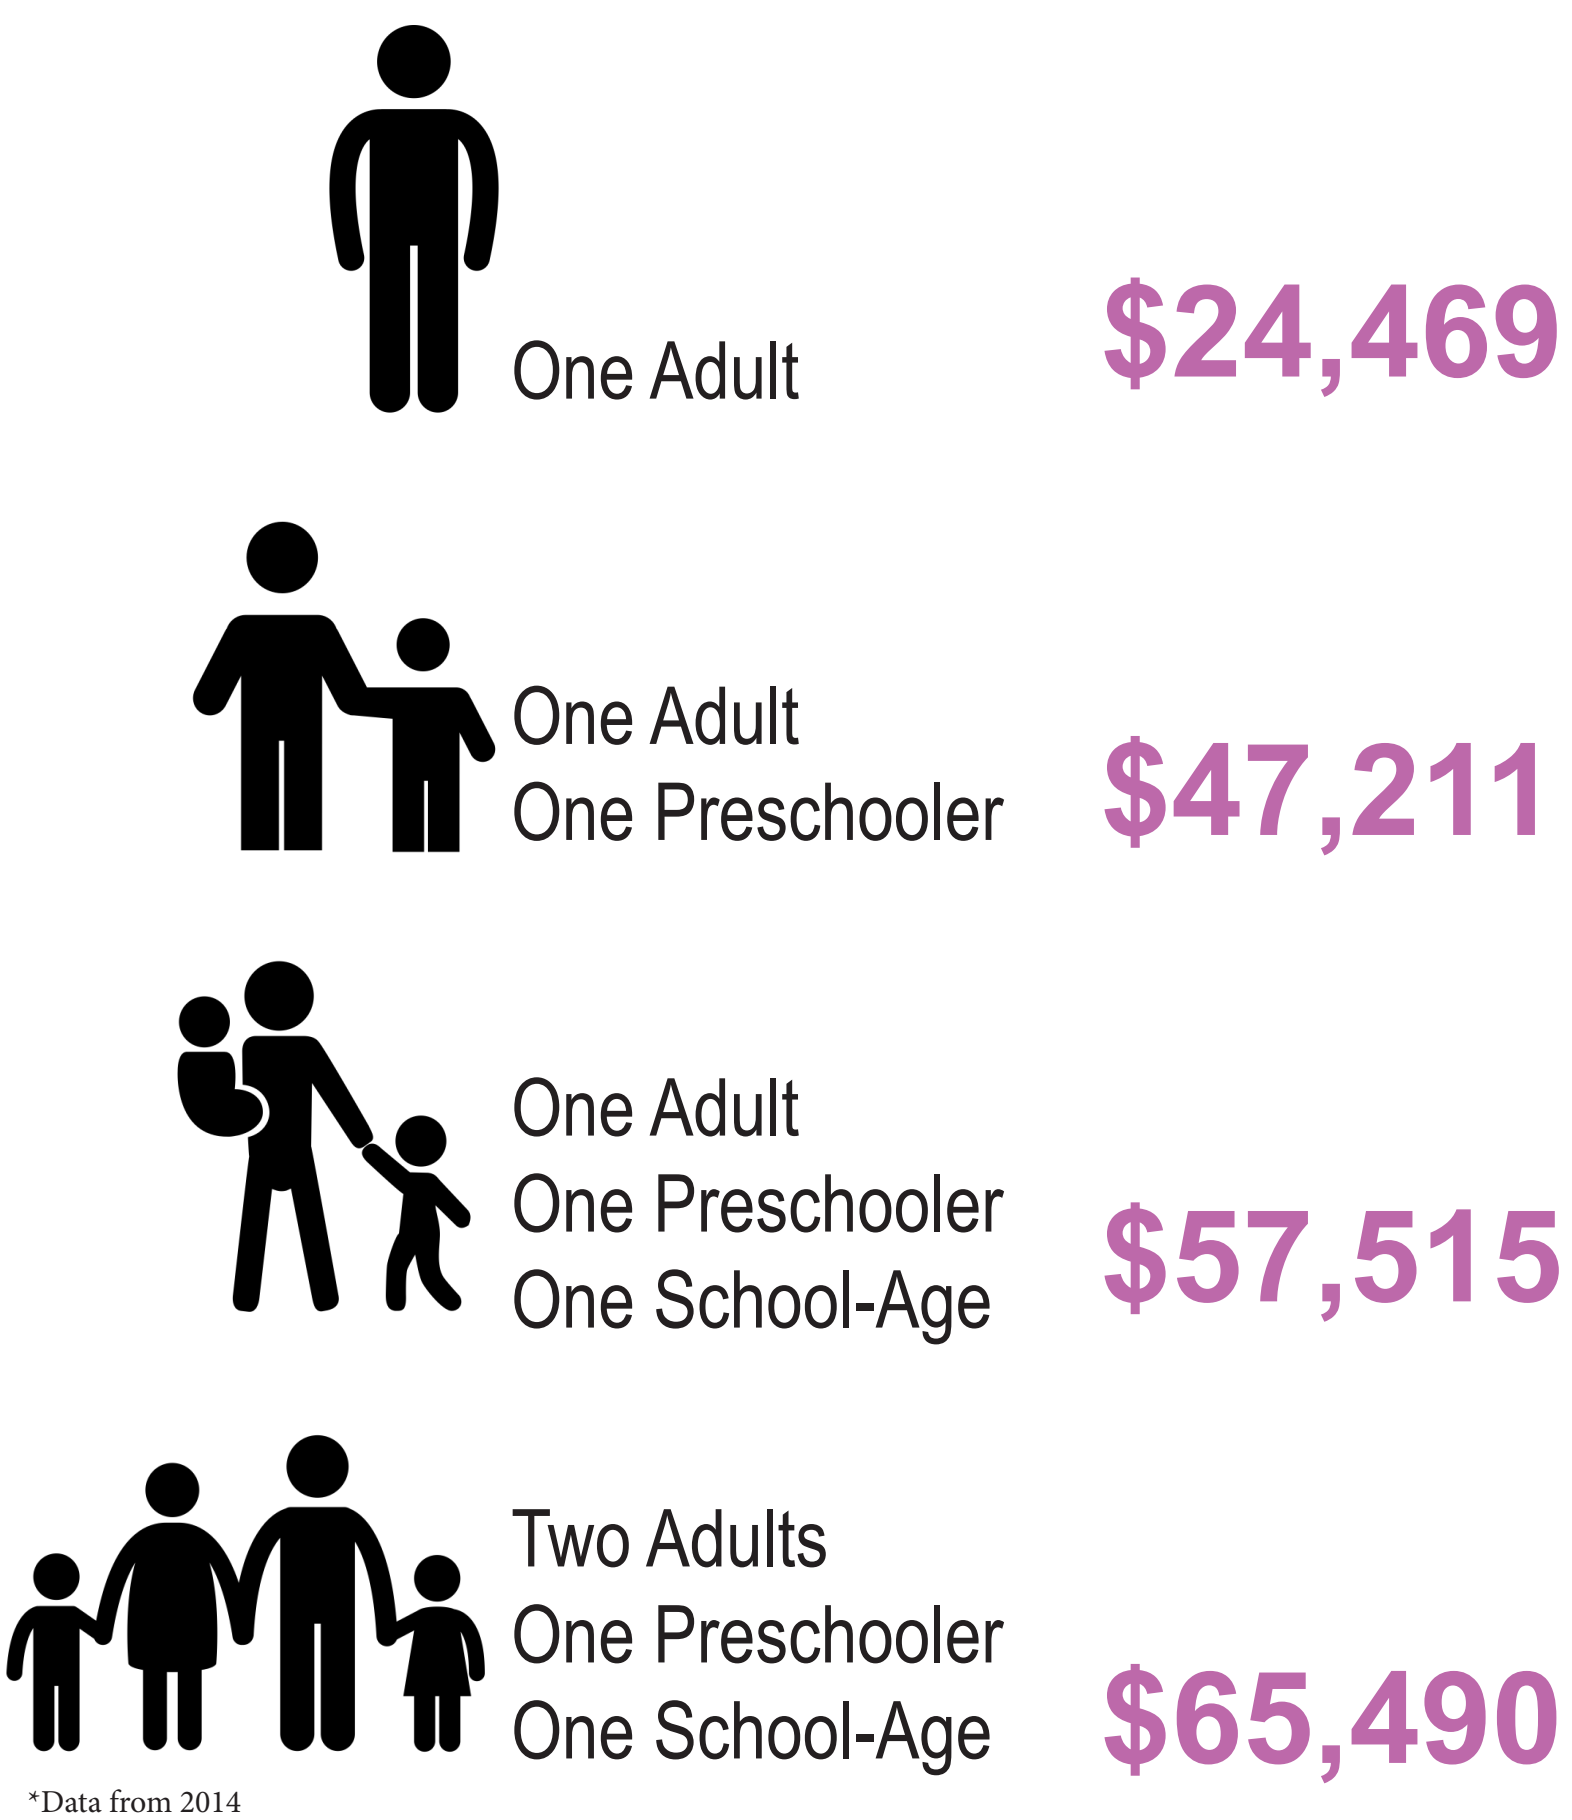

# PROSPERITY

MILWAUKIE  
ALL ABOARD

www.milwaukievision.org

## INCOME

Average Incomes for residents of Clackamas County to be Economically Self-Sufficient

More employees commute from outside the City than there are City residents in the workforce, and only 5.5% of employees also live in Milwaukie.

## INDUSTRY

In 2015 Milwaukie had...

**1,117** Total Businesses

**10,099** Total Employees

Average Wage Per Job **\$35,466**