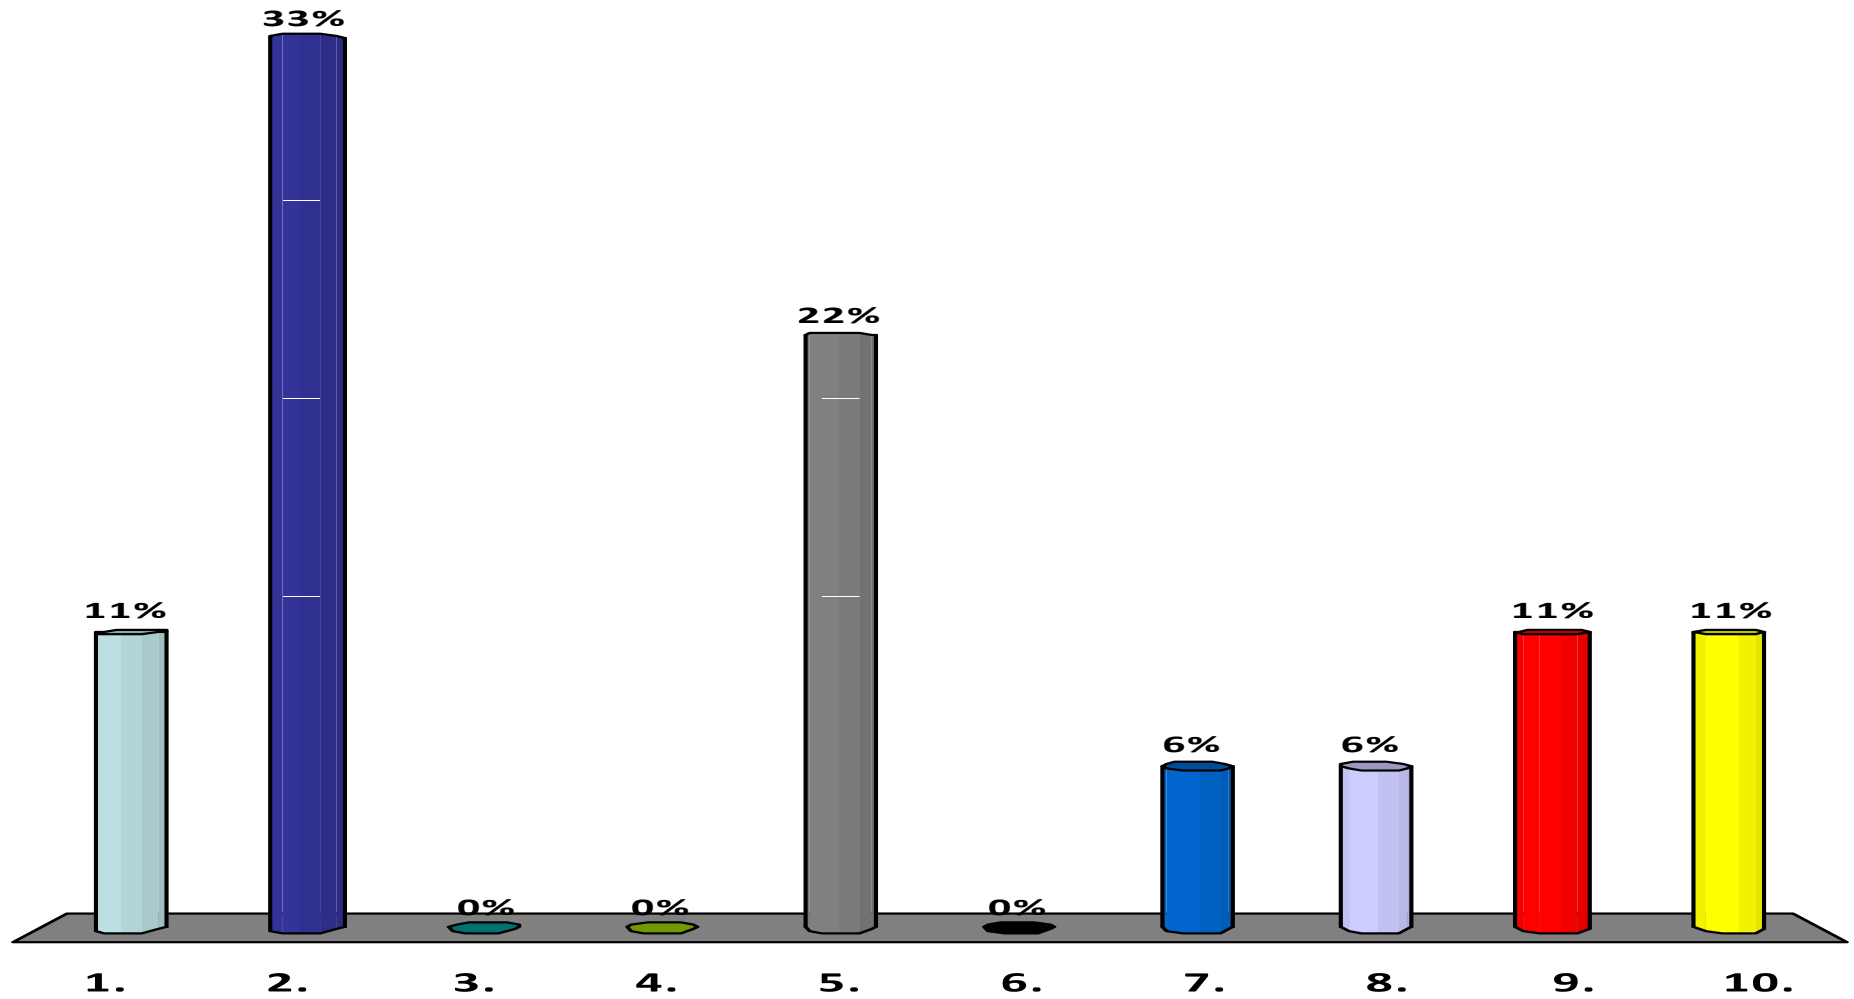

Mean = 4.47

Mean = 5.00

Mean = 4.25

Mean = 3.11

Mean = 4.78

Mean = 6.79

Mean = 5.22

Mean = 4.83

Mean = 4.32

Mean = 5.68

Mean = 4.94

Mean = 5.31

Central Milwaukie Map #1

Goals and Comments

- 1 Social District
- 2 Mixed or both / 2000 sq ft
- 3 no more

Scale 1