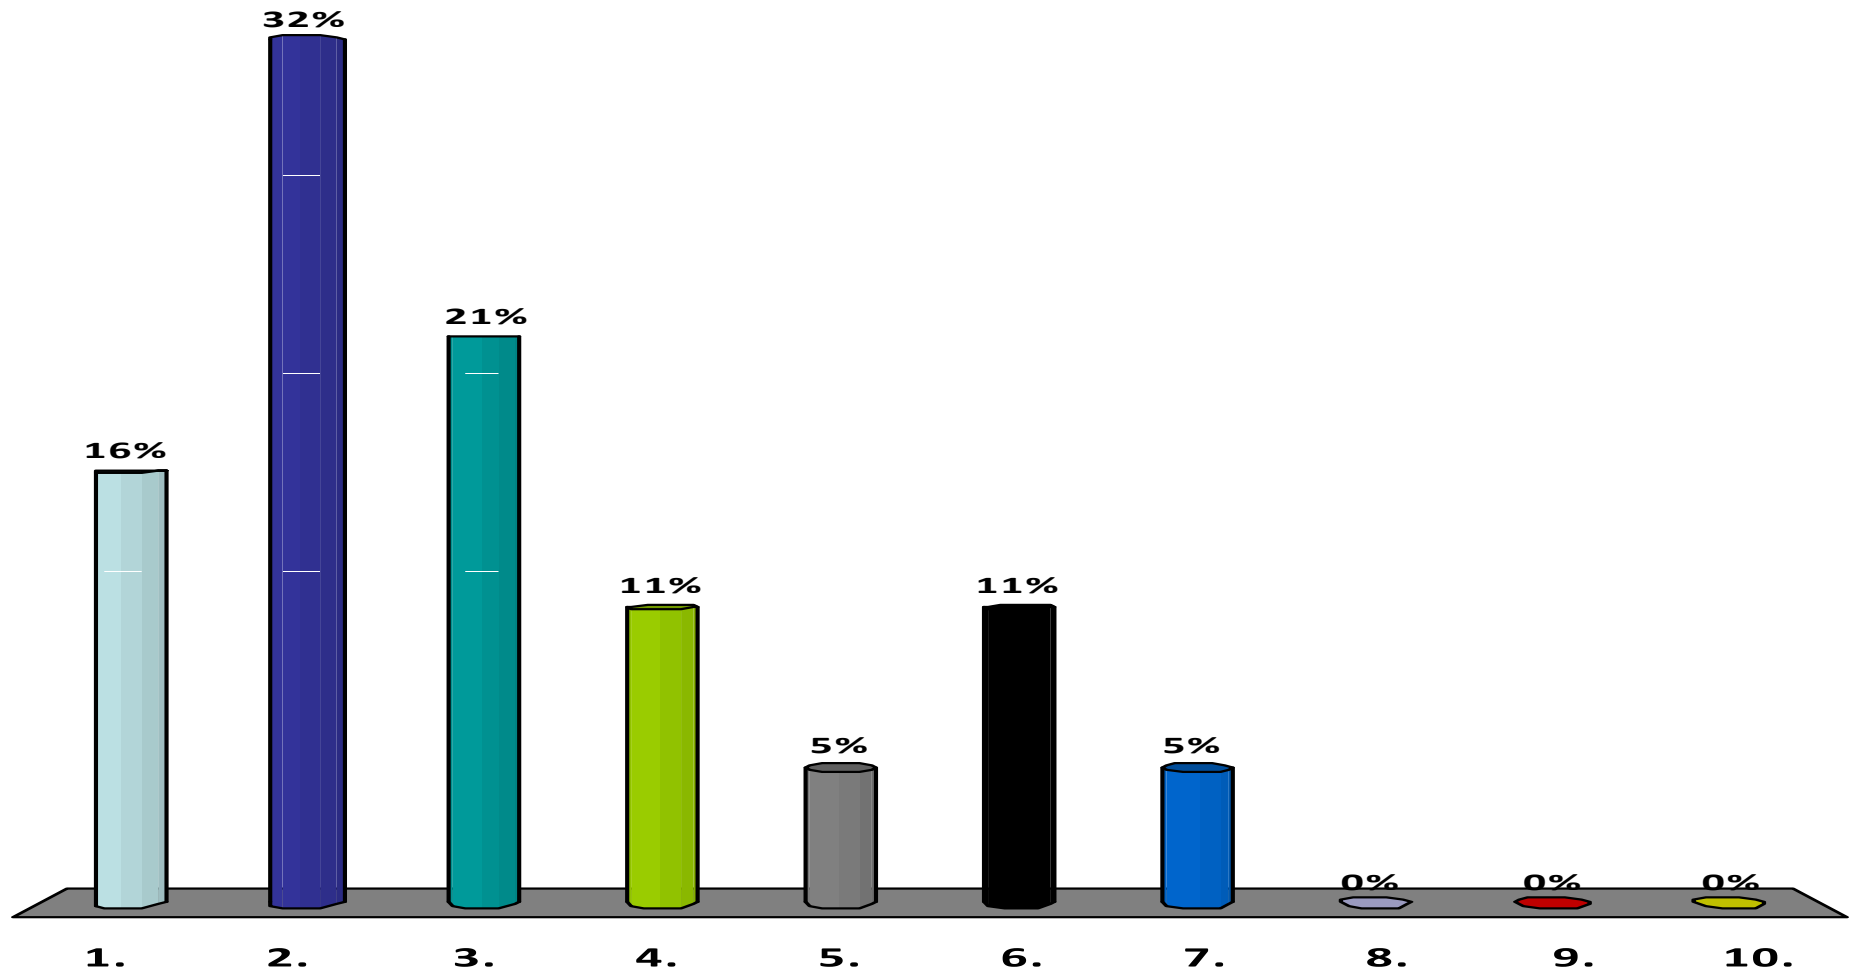

Mean = 4.47

Mean = 5.00

Mean = 4.25

Mean = 3.11

Mean = 4.78

Mean = 6.79

Mean = 5.22

Mean = 4.83

Mean = 4.32

Mean = 5.68

Mean = 4.94

Mean = 5.31

Central Milwaukie Map #1

Goals and Comments

- 1 Social District
- 2 Mixed or both / 2000 sq ft
- 3 no more

Scale 1