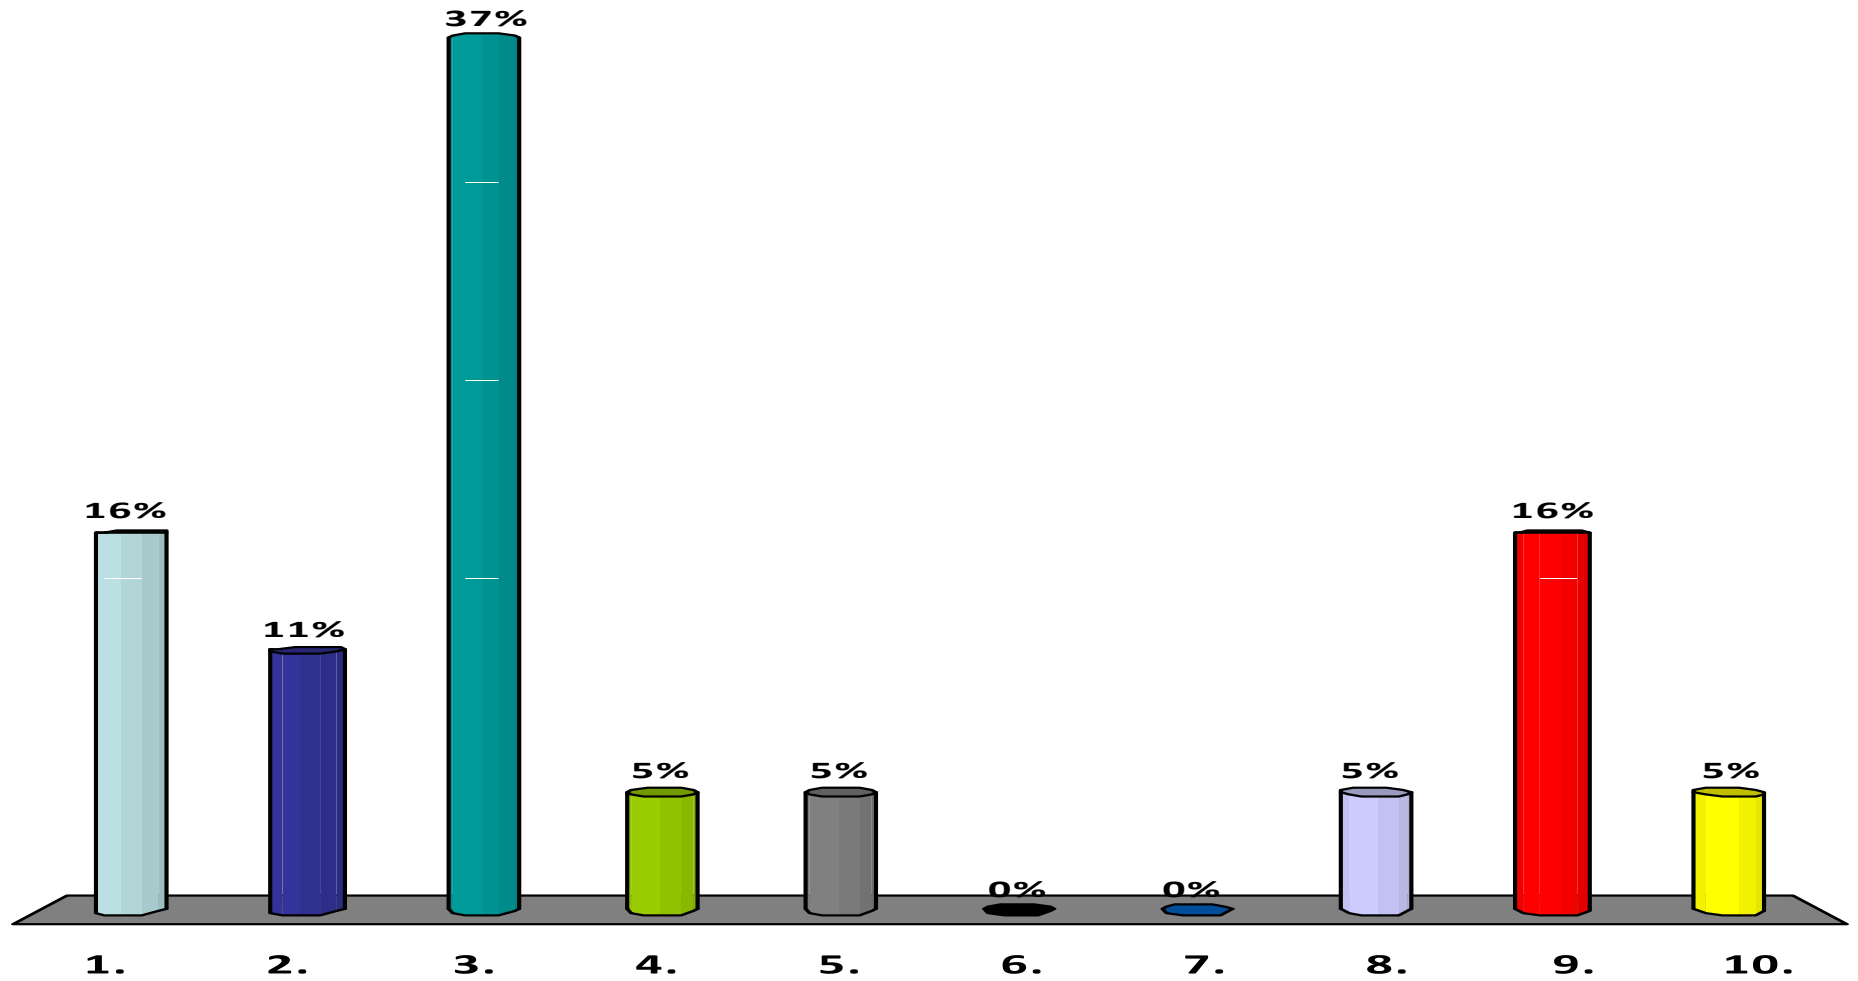

Mean = 4.47

Mean = 5.00

Mean = 4.25

Mean = 3.11

Mean = 4.78

Mean = 6.79

Mean = 5.22

Mean = 4.83

Mean = 4.32

Mean = 5.68

Mean = 4.94

Mean = 5.31

Central Milwaukie Map #1

Goals and Comments

- 1 Social District
- 2 Mixed or both / 2000 sq ft
- 3 no more

Scale 1