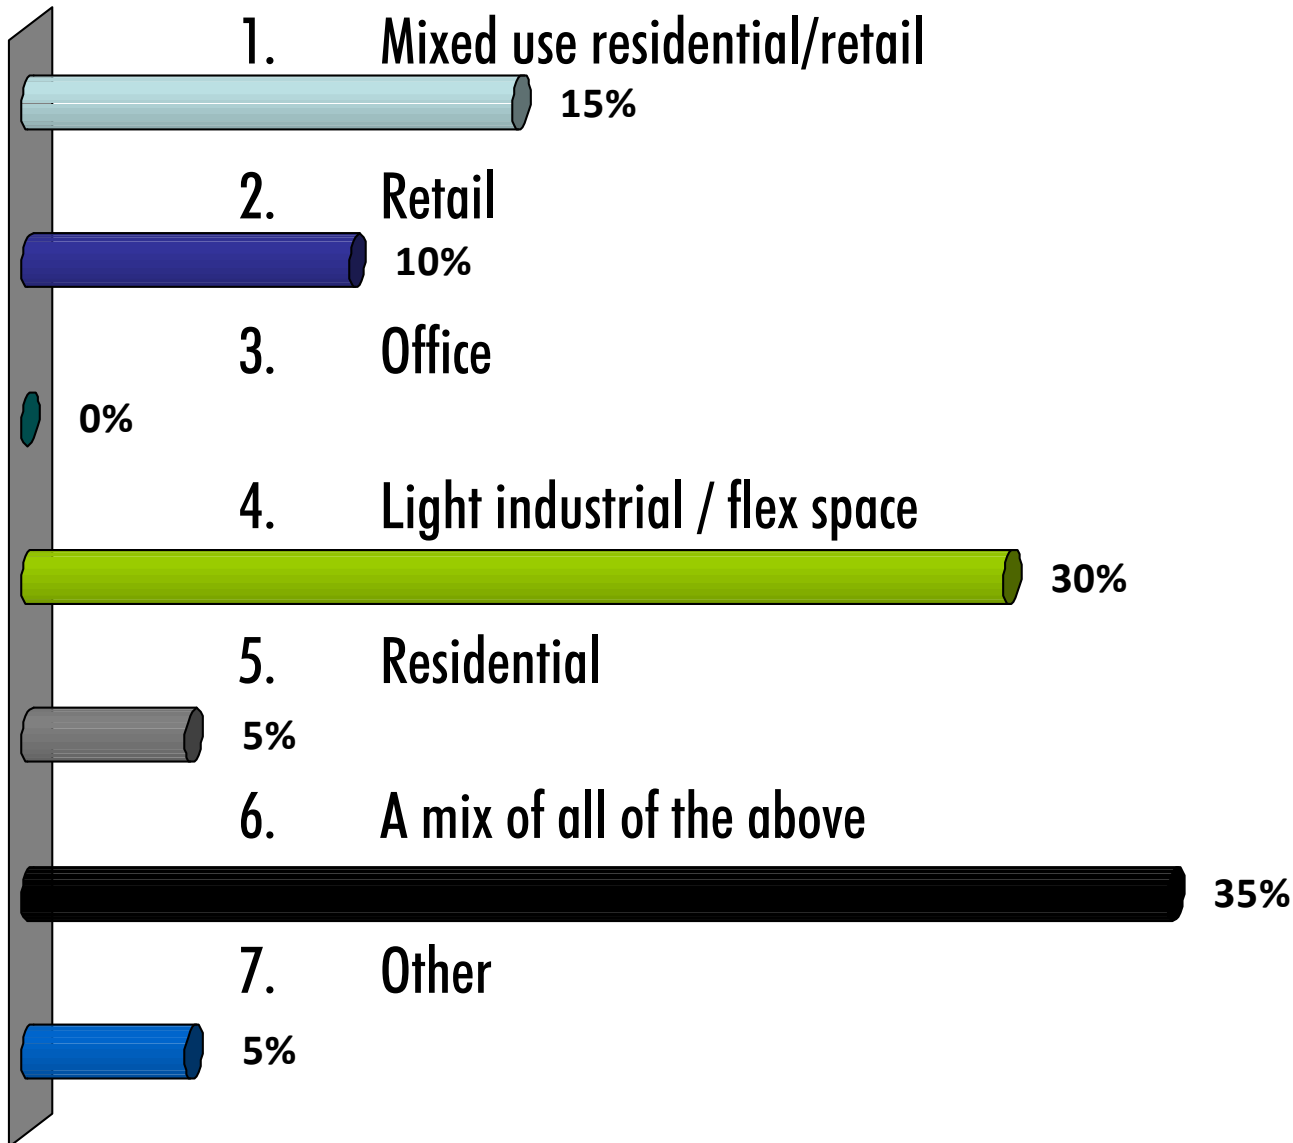

Would you support or oppose new office space in Central Milwaukie?

Would you support or oppose new light industrial in Central Milwaukie?

What is the most important goal for the **Murphy** site?

What would you most like to see develop on the Murphy site?

What is the most important goal for the McFarland site?

What would you most like to see develop on the McFarland site?

My vision for Central Milwaukie is closest to:

Visual Preference Survey

**How appropriate are these buildings for Central
Milwaukie?**