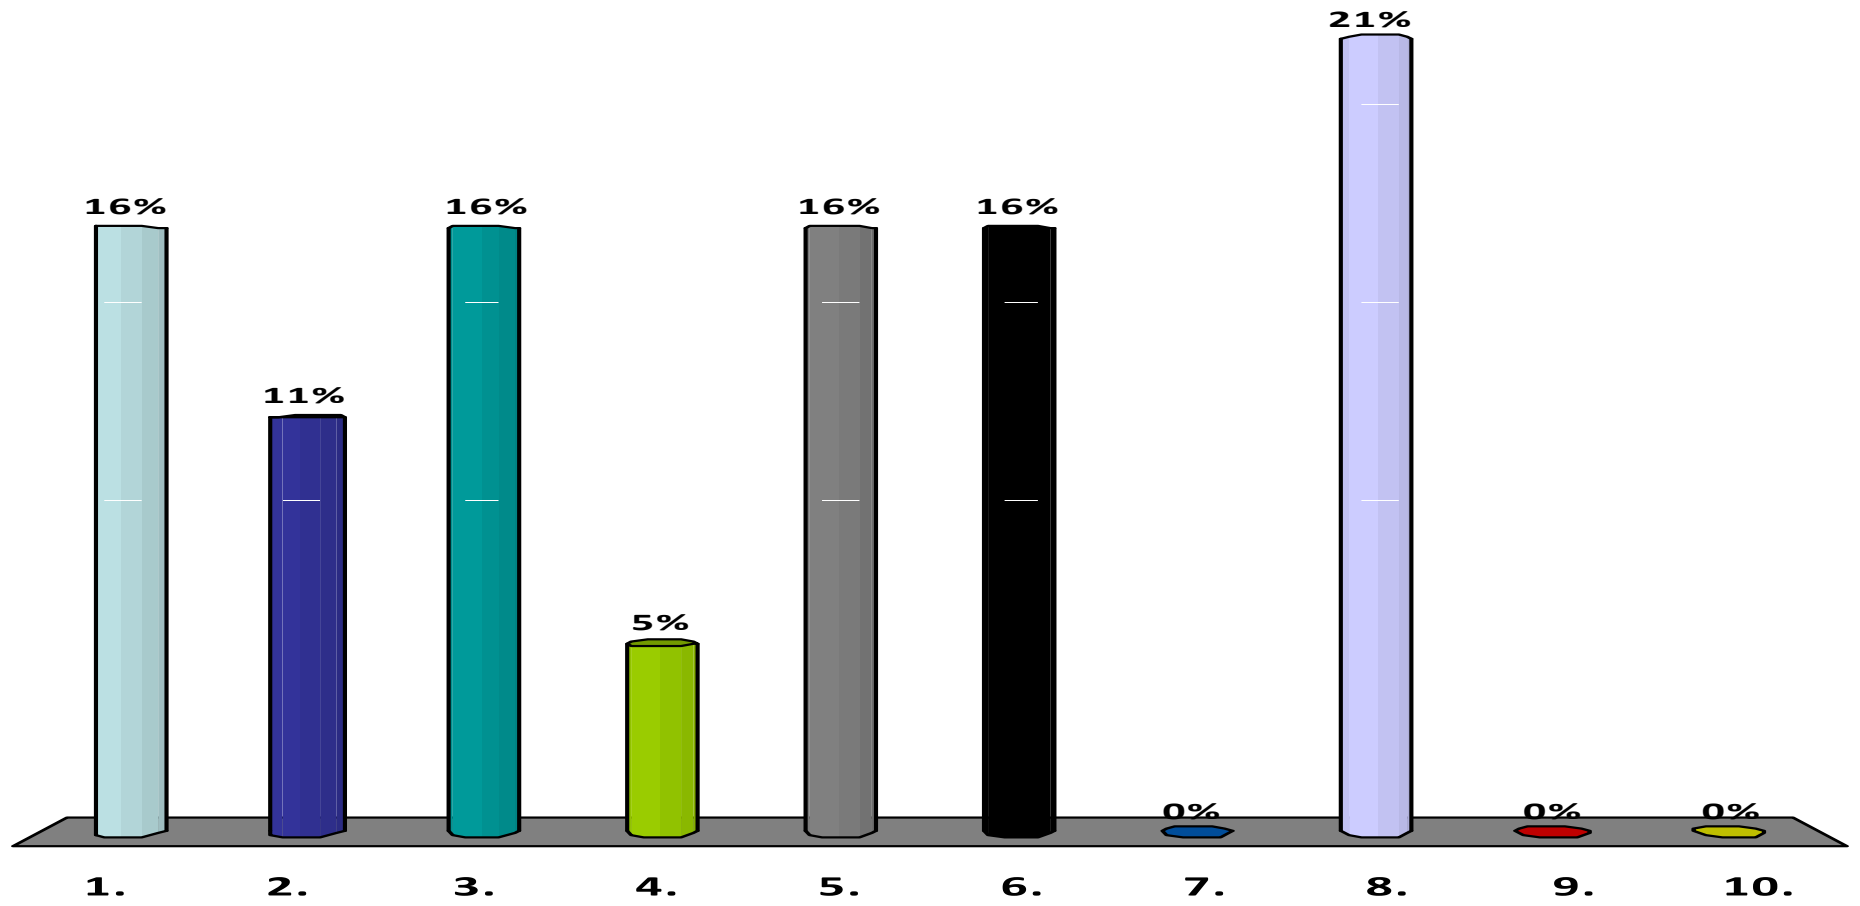

What is the most important goal for the McFarland site?

What would you most like to see develop on the McFarland site?

My vision for Central Milwaukie is closest to:

Visual Preference Survey

**How appropriate are these buildings for Central
Milwaukie?**