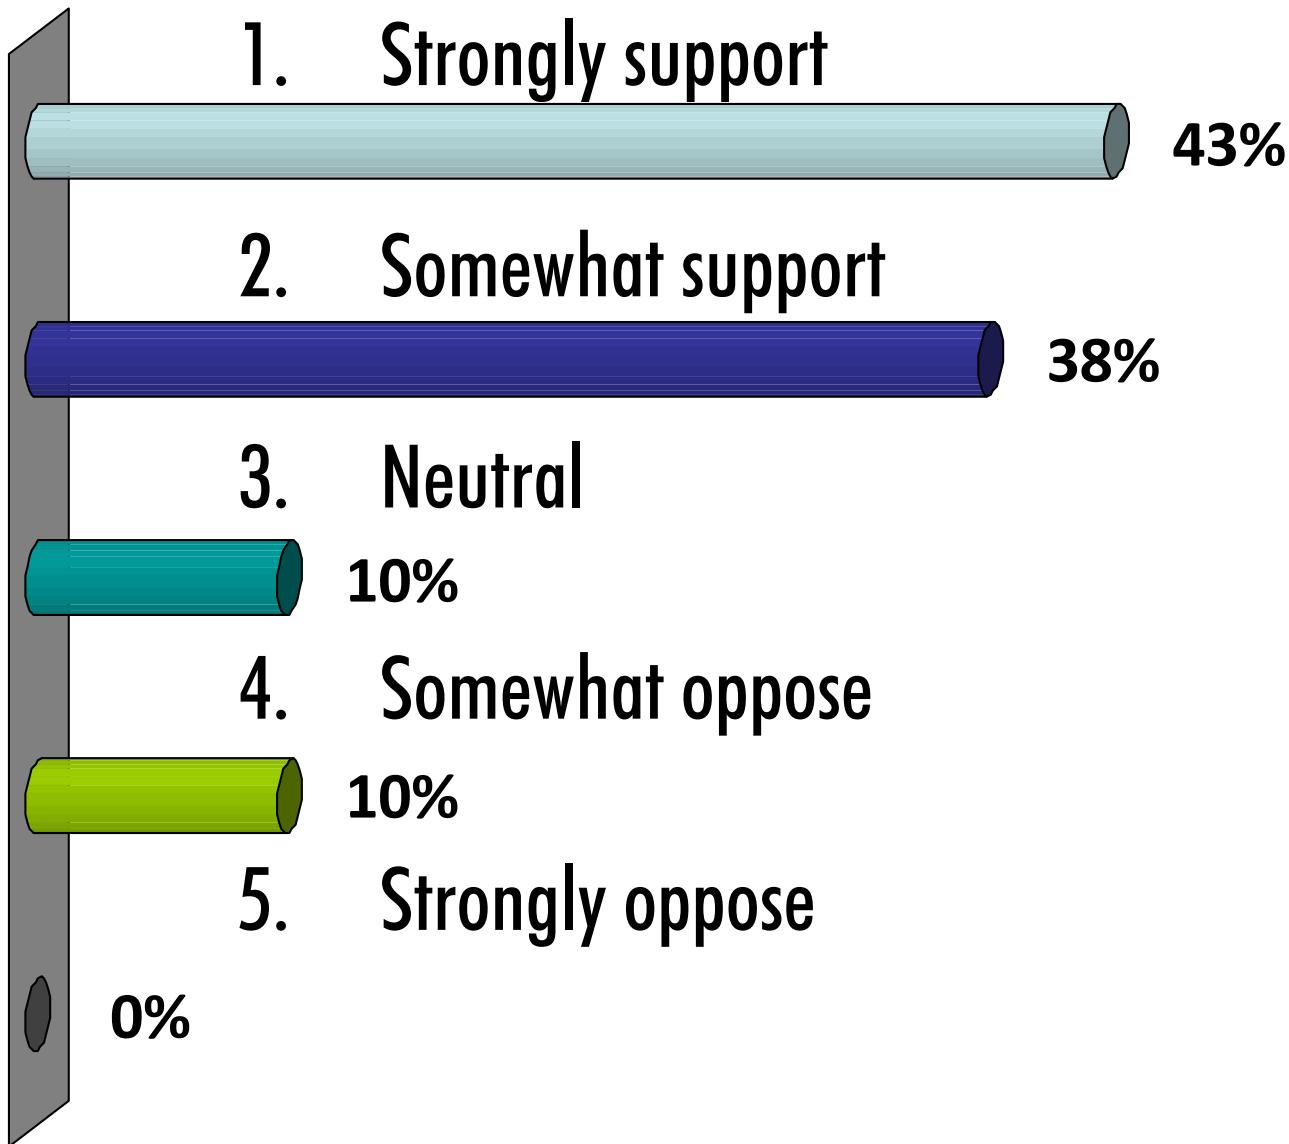

Would you support or oppose new light industrial in Central Milwaukie?