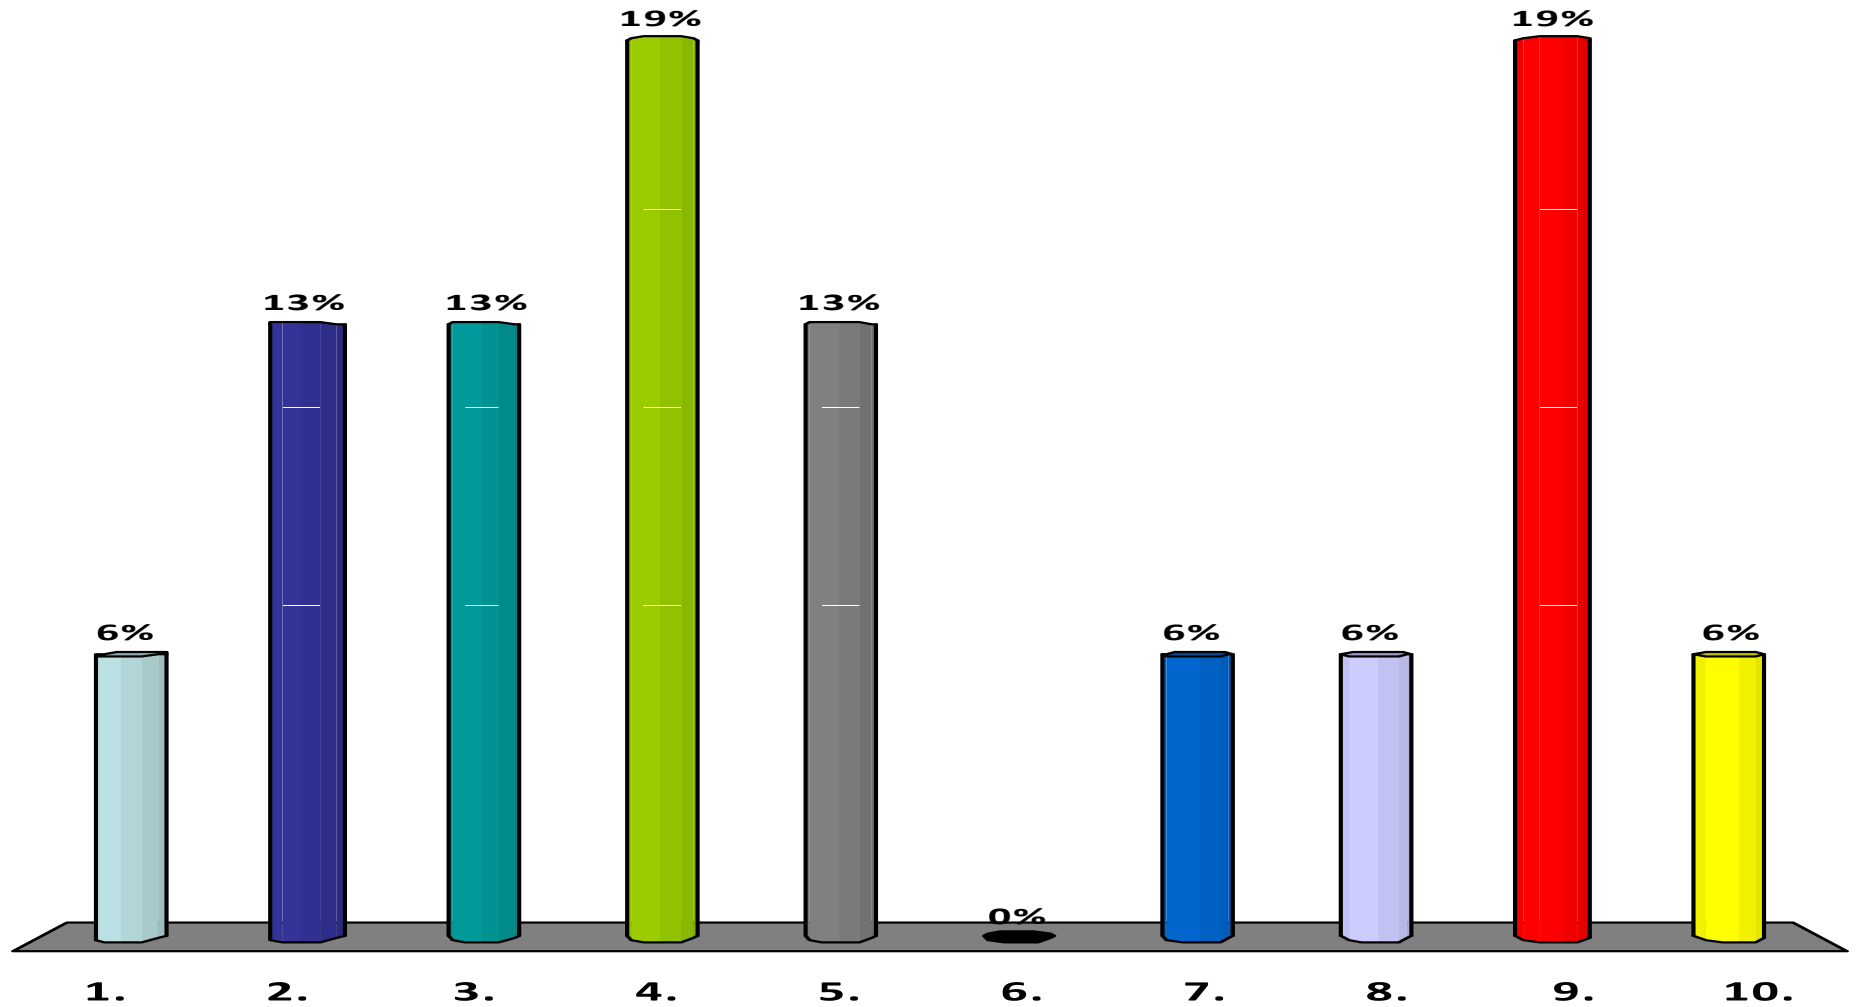

Mean = 4.32

Mean = 5.68

Mean = 4.94

Mean = 5.31

Central Milwaukie Map #1

Goals and Comments

- 1 Social District
- 2 Mixed or both / 2000 sq ft
- 3 no more

Scale 1