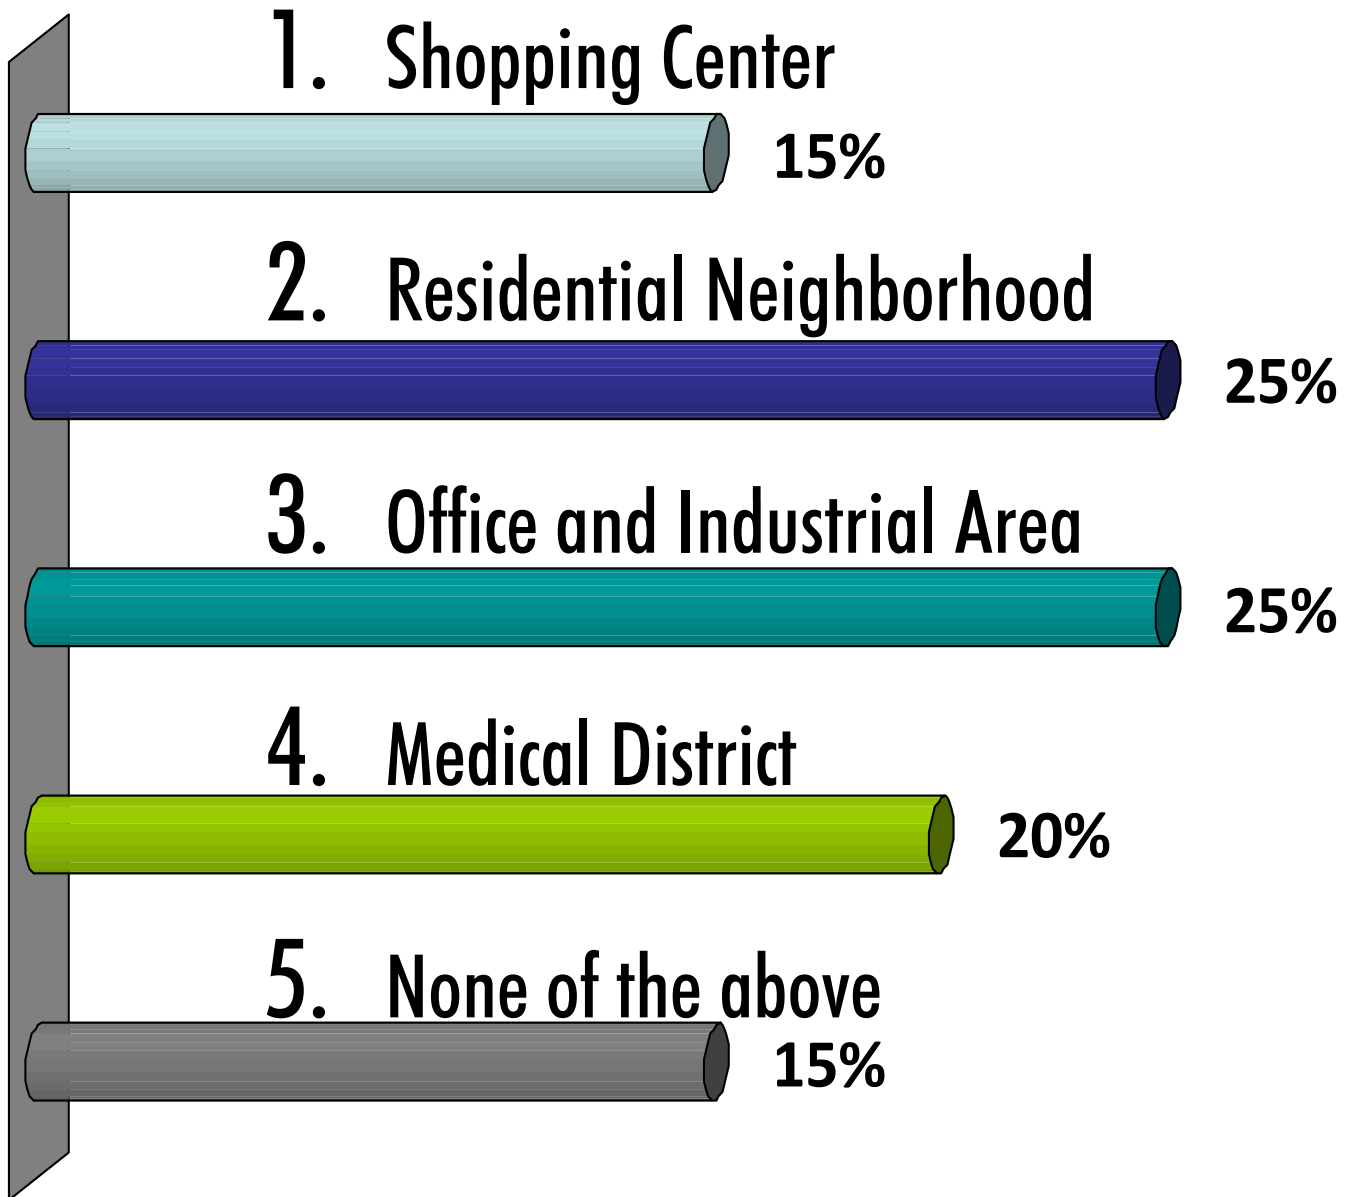

Would you support or oppose new office space in Central Milwaukie?

Would you support or oppose new light industrial in Central Milwaukie?

What is the most important goal for the **Murphy** site?

What would you most like to see develop on the Murphy site?

What is the most important goal for the McFarland site?

What would you most like to see develop on the McFarland site?

My vision for Central Milwaukie is closest to:

Visual Preference Survey

**How appropriate are these buildings for Central
Milwaukie?**