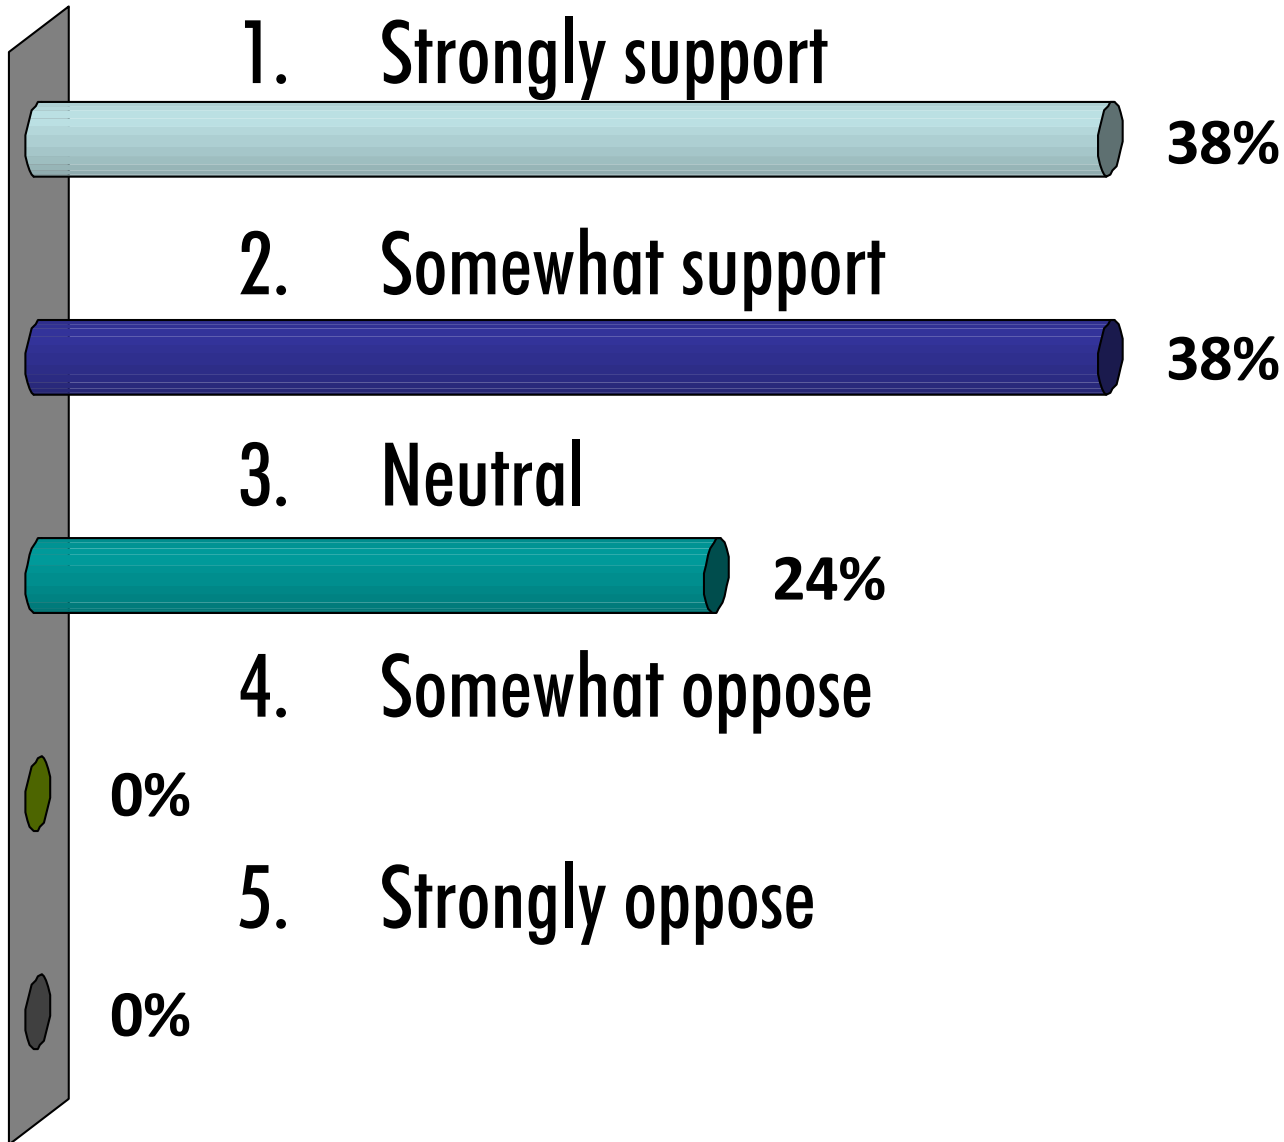

Would you support or oppose new office space in Central Milwaukie?