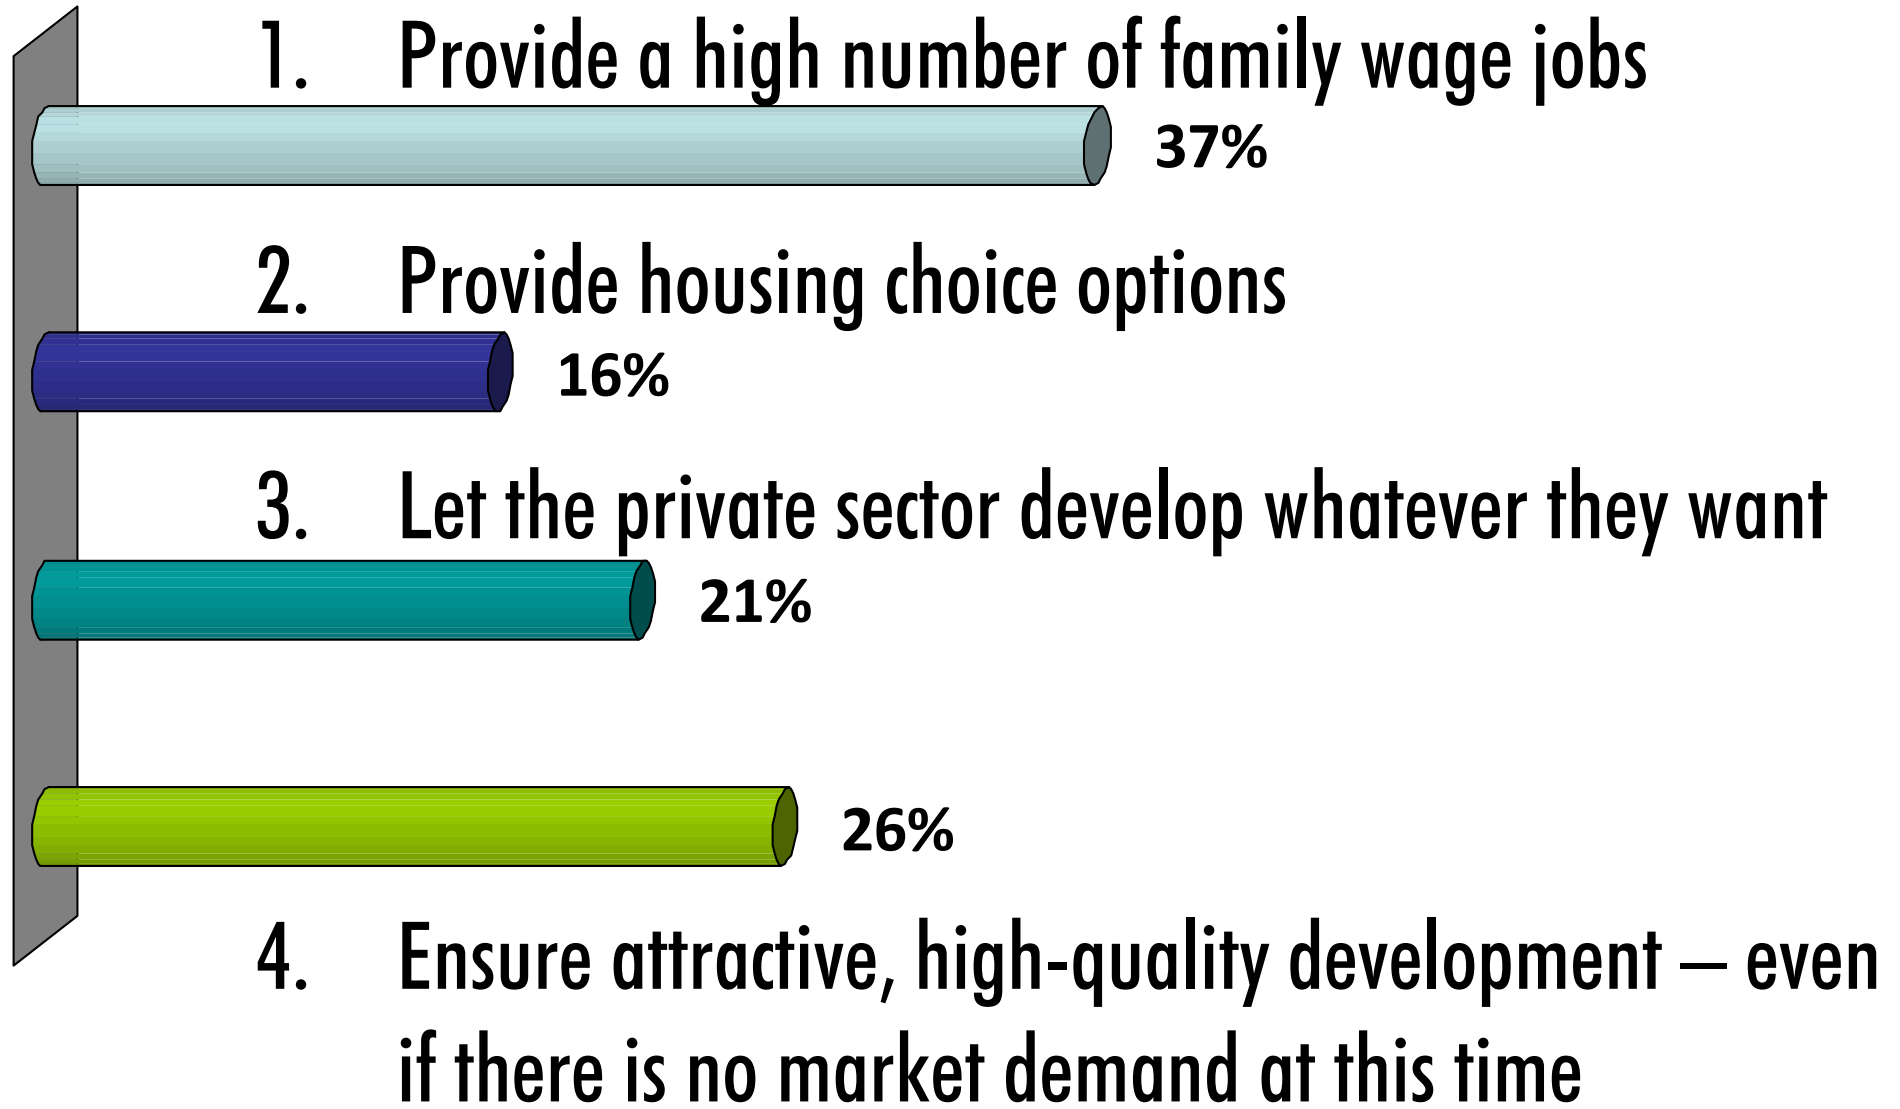

What is the most important goal for the McFarland site?