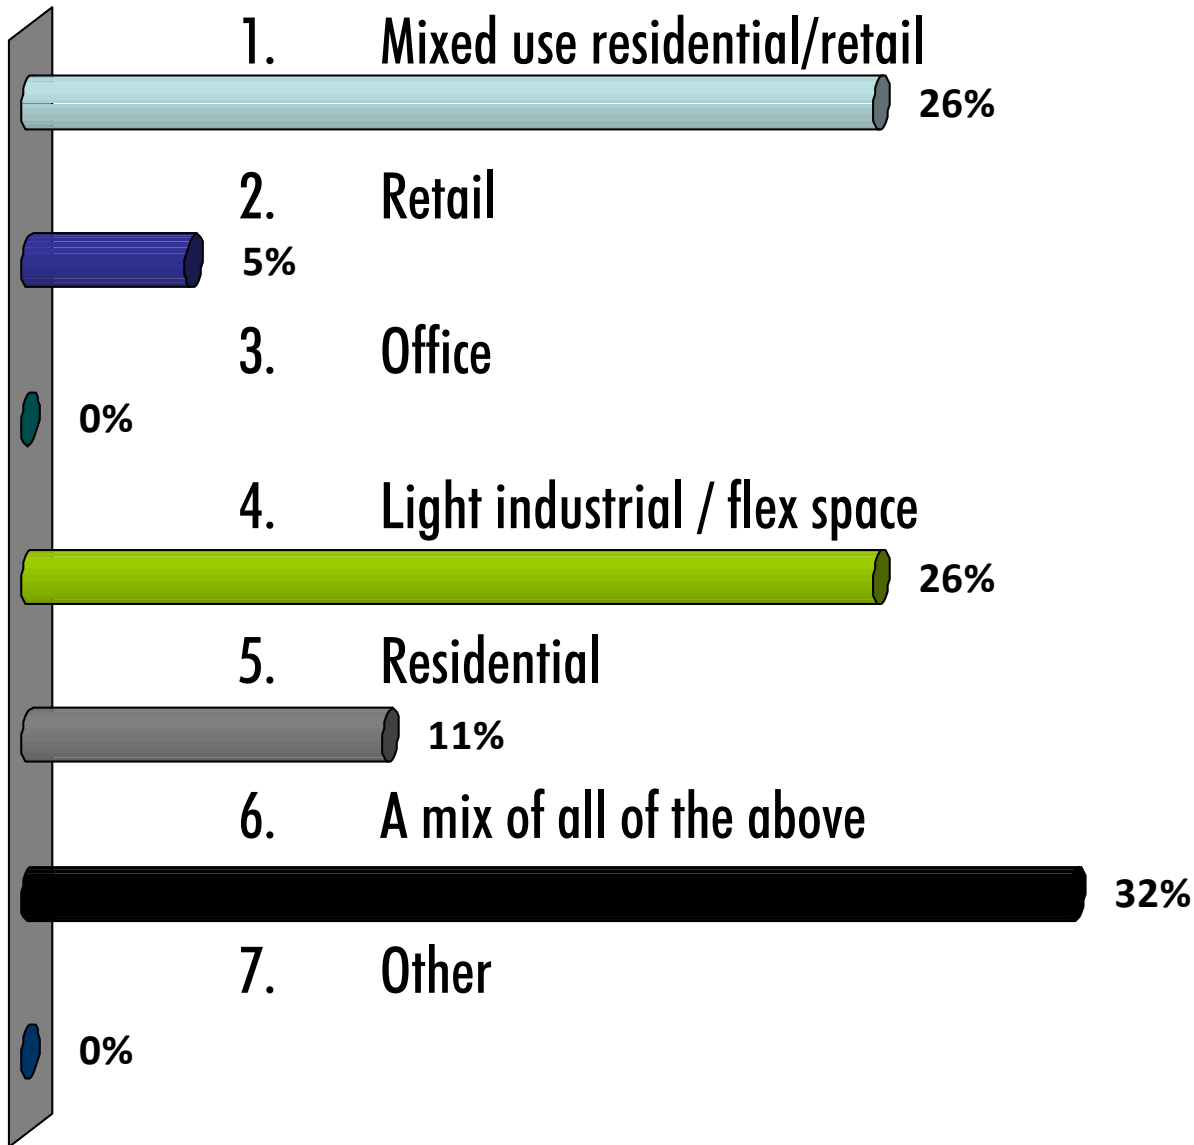

Would you support or oppose new office space in Central Milwaukie?

Would you support or oppose new light industrial in Central Milwaukie?

What is the most important goal for the **Murphy** site?

What would you most like to see develop on the Murphy site?

What is the most important goal for the McFarland site?

What would you most like to see develop on the McFarland site?

My vision for Central Milwaukie is closest to:

Visual Preference Survey

**How appropriate are these buildings for Central
Milwaukie?**