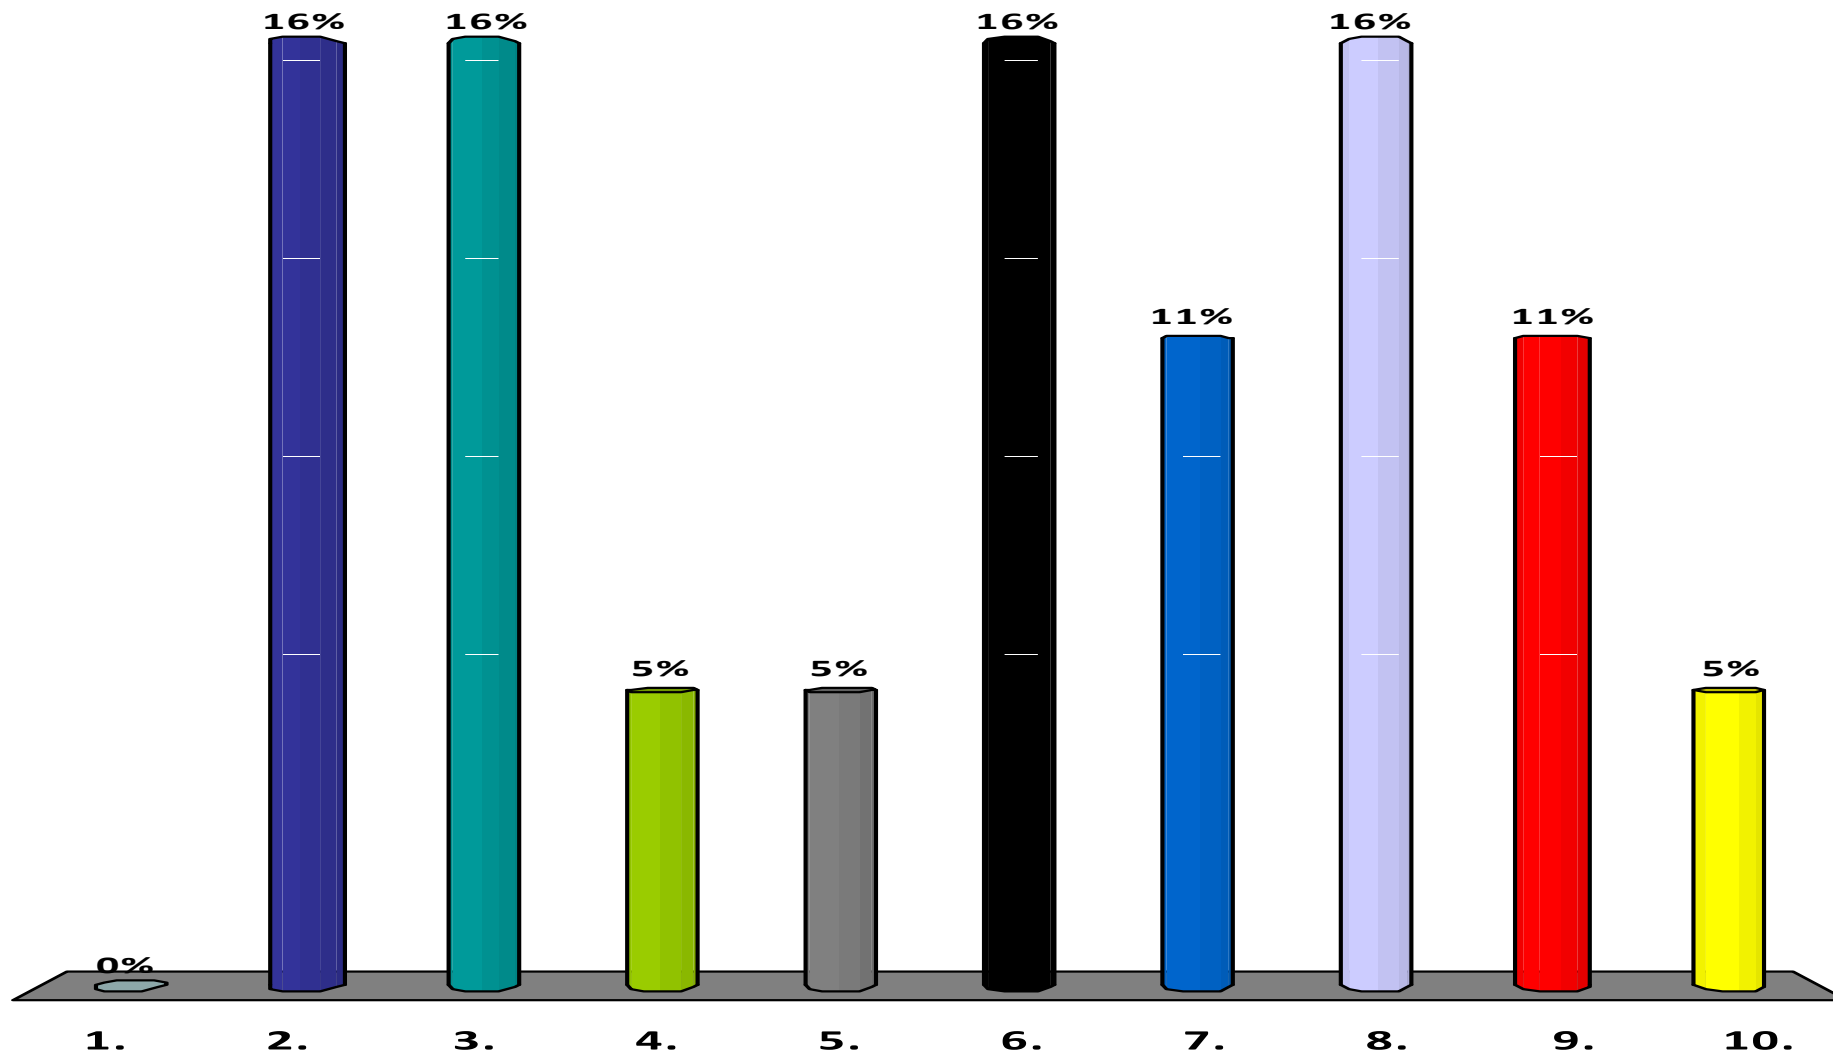

Mean = 4.47

Mean = 5.00

Mean = 4.25

Mean = 3.11

Mean = 4.78

Mean = 6.79

Mean = 5.22

Mean = 4.83

Mean = 4.32

Mean = 5.68

Mean = 4.94

Mean = 5.31

Central Milwaukie Map #1

Goals and Comments

- 1 Social District
- 2 Mixed or both / 2000 sq ft
- 3 no more

Scale 1