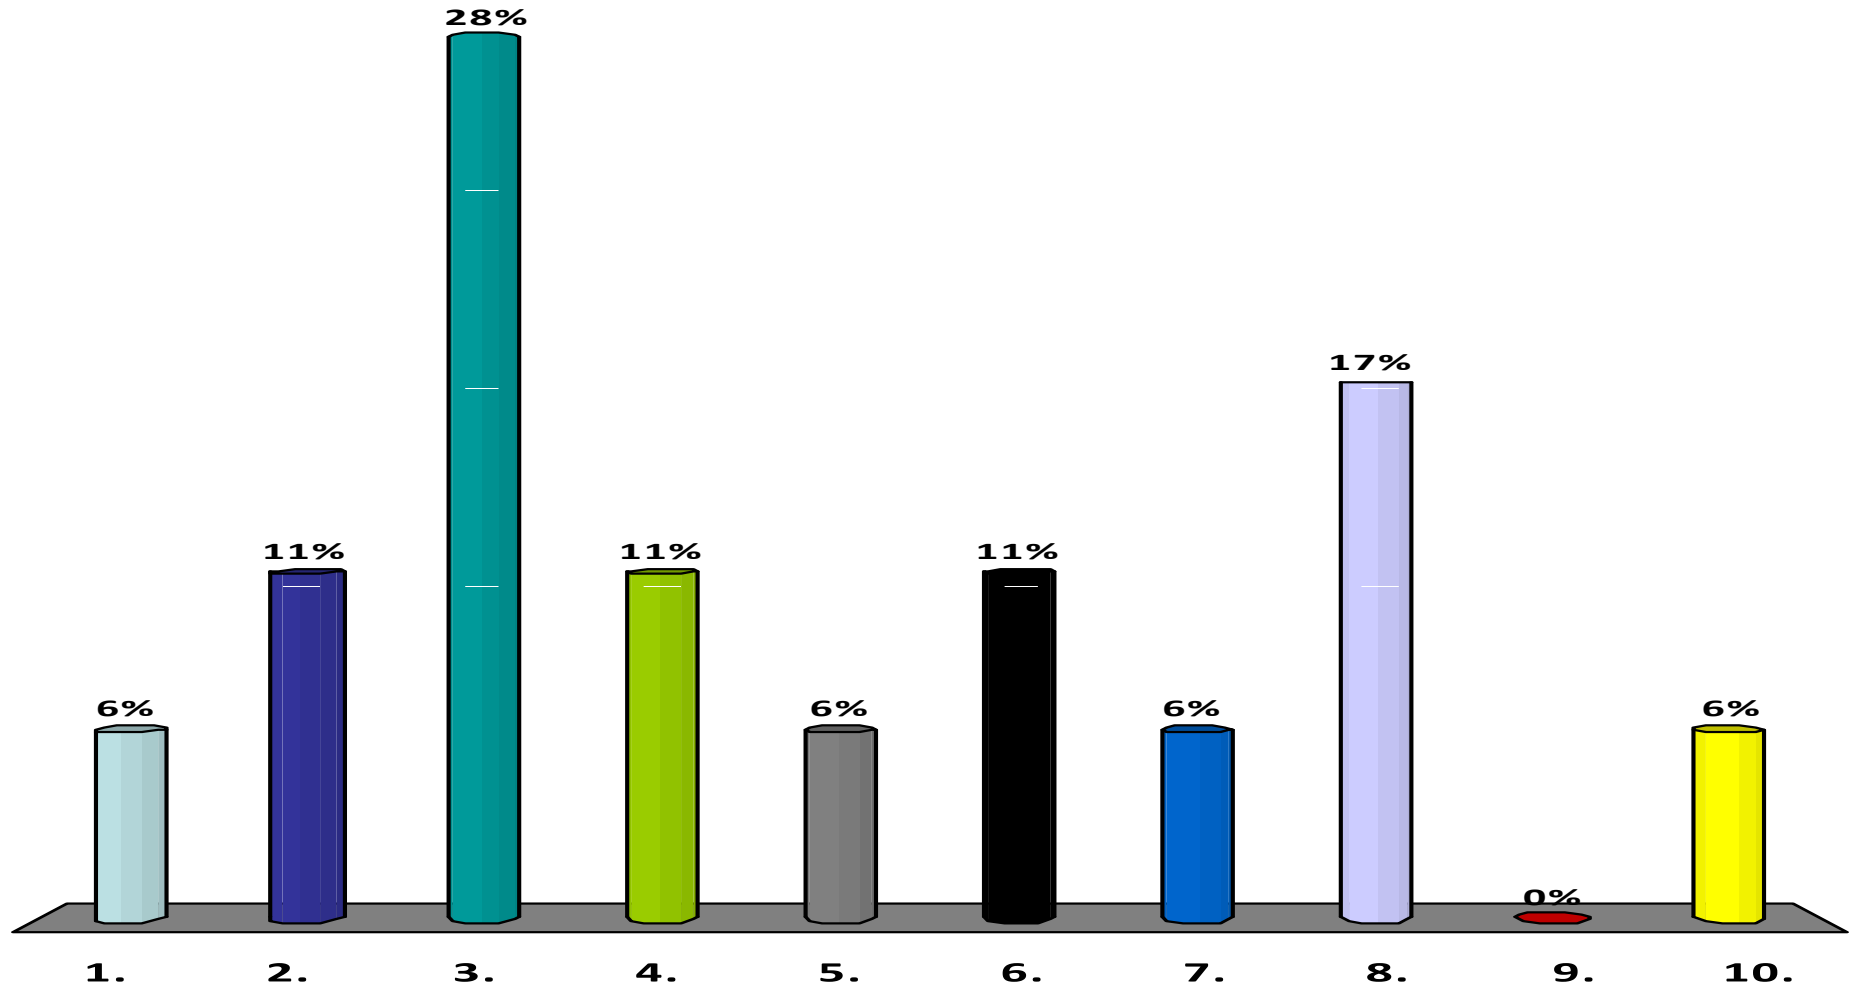

Mean = 4.47

Mean = 5.00

Mean = 4.25

Mean = 3.11

Mean = 4.78

Mean = 6.79

Mean = 5.22

Mean = 4.83

Mean = 4.32

Mean = 5.68

Mean = 4.94

Mean = 5.31

Central Milwaukie Map #1

Goals and Comments

- 1 Social District
- 2 Mixed or both / 2000 sq ft
- 3 no more

Scale 1