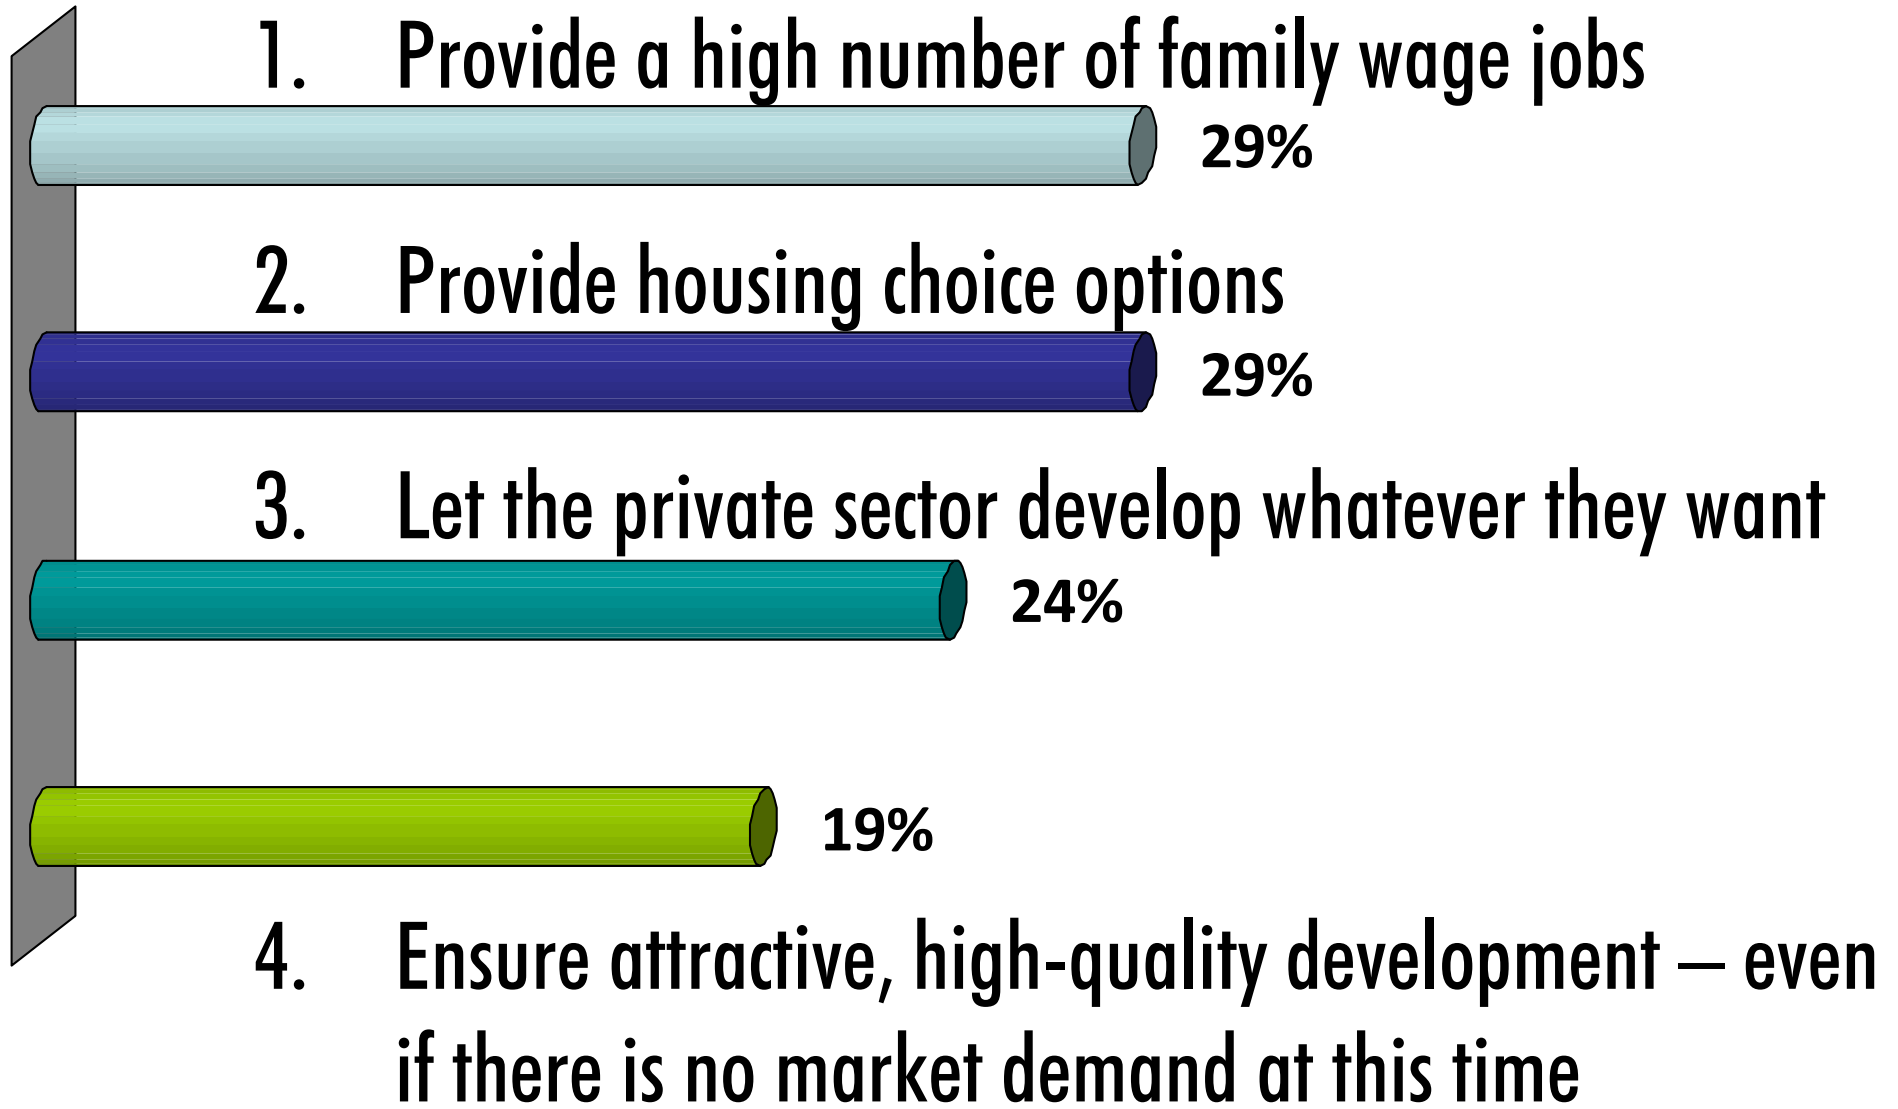

What is the most important goal for the **Murphy** site?