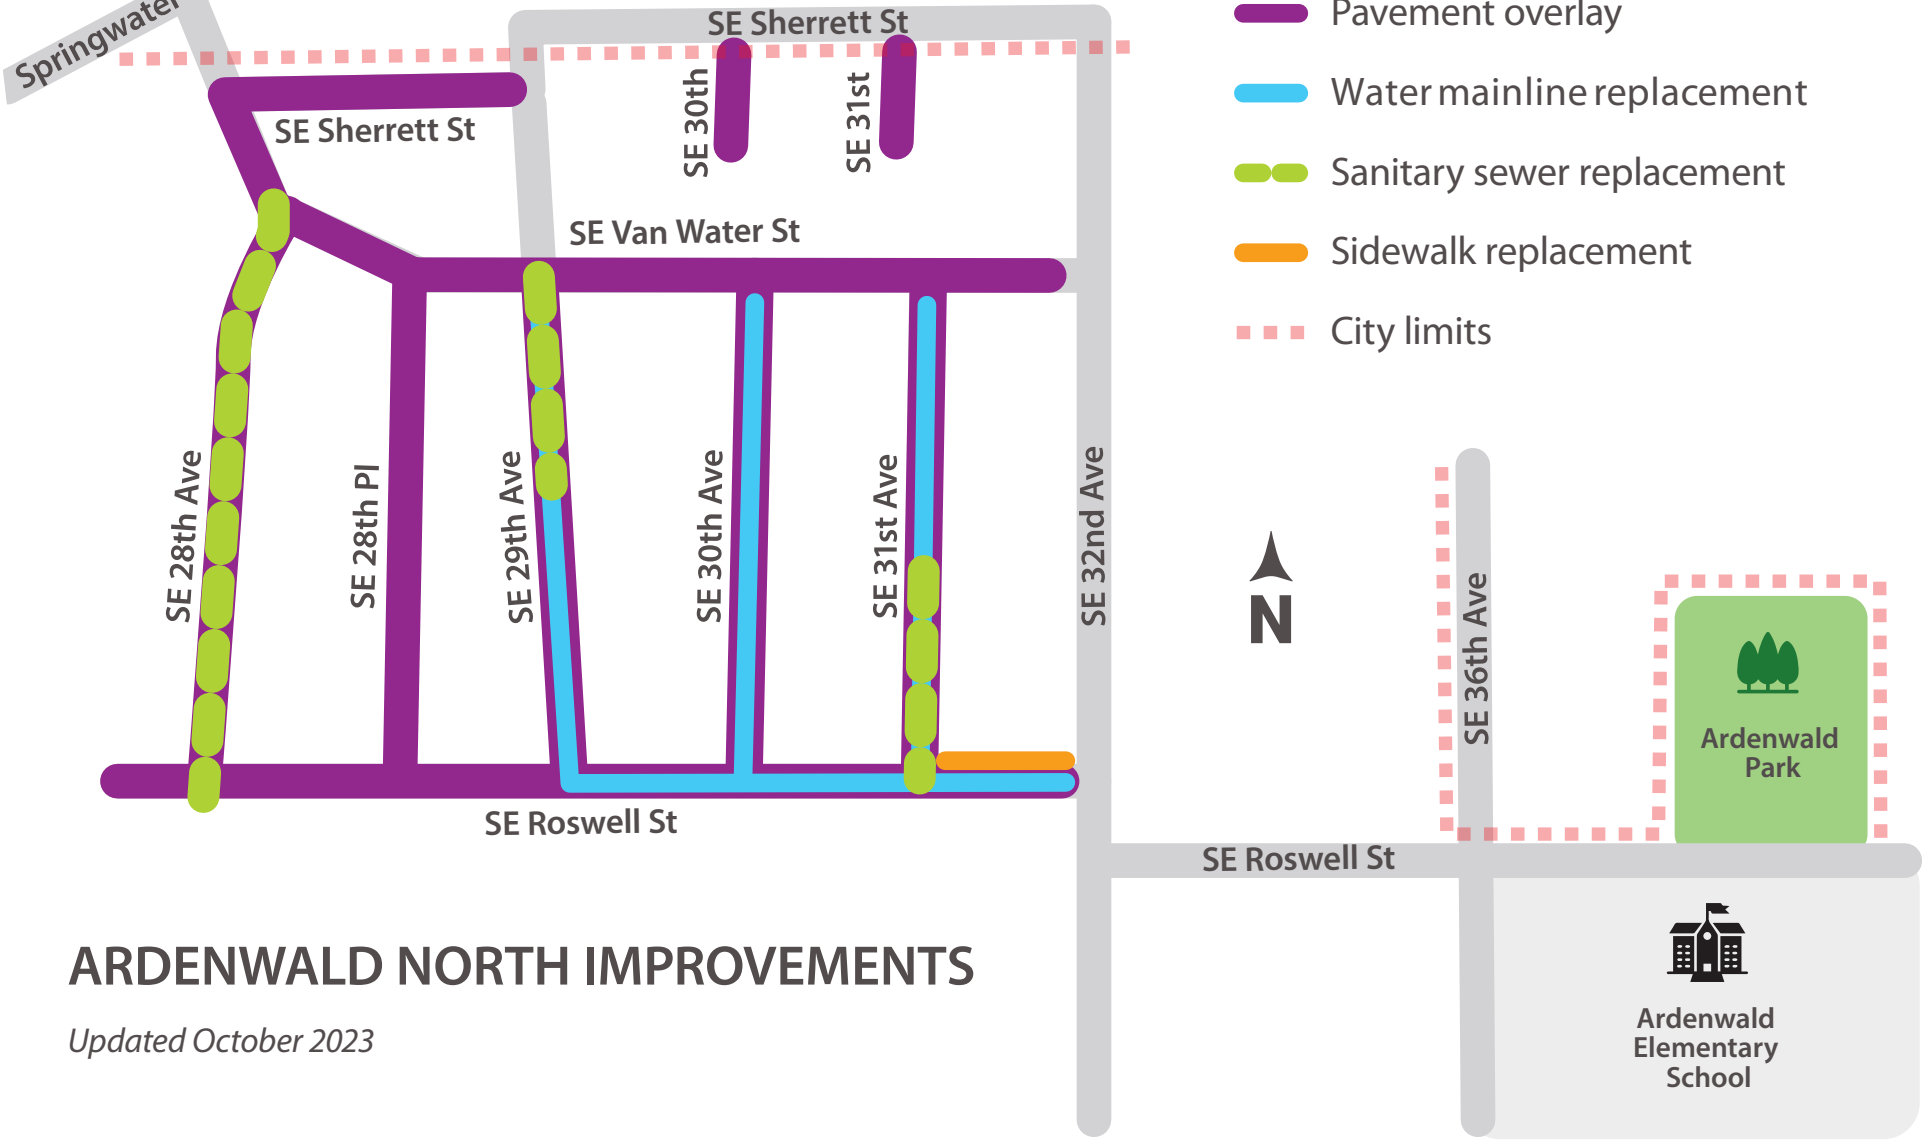

Springwater Corridor Trail

- Existing street
- Pavement overlay
- Water mainline replacement
- Sanitary sewer replacement
- Sidewalk replacement
- City limits

ARDENWALD NORTH IMPROVEMENTS

Updated October 2023

Ardenwald
Elementary
School