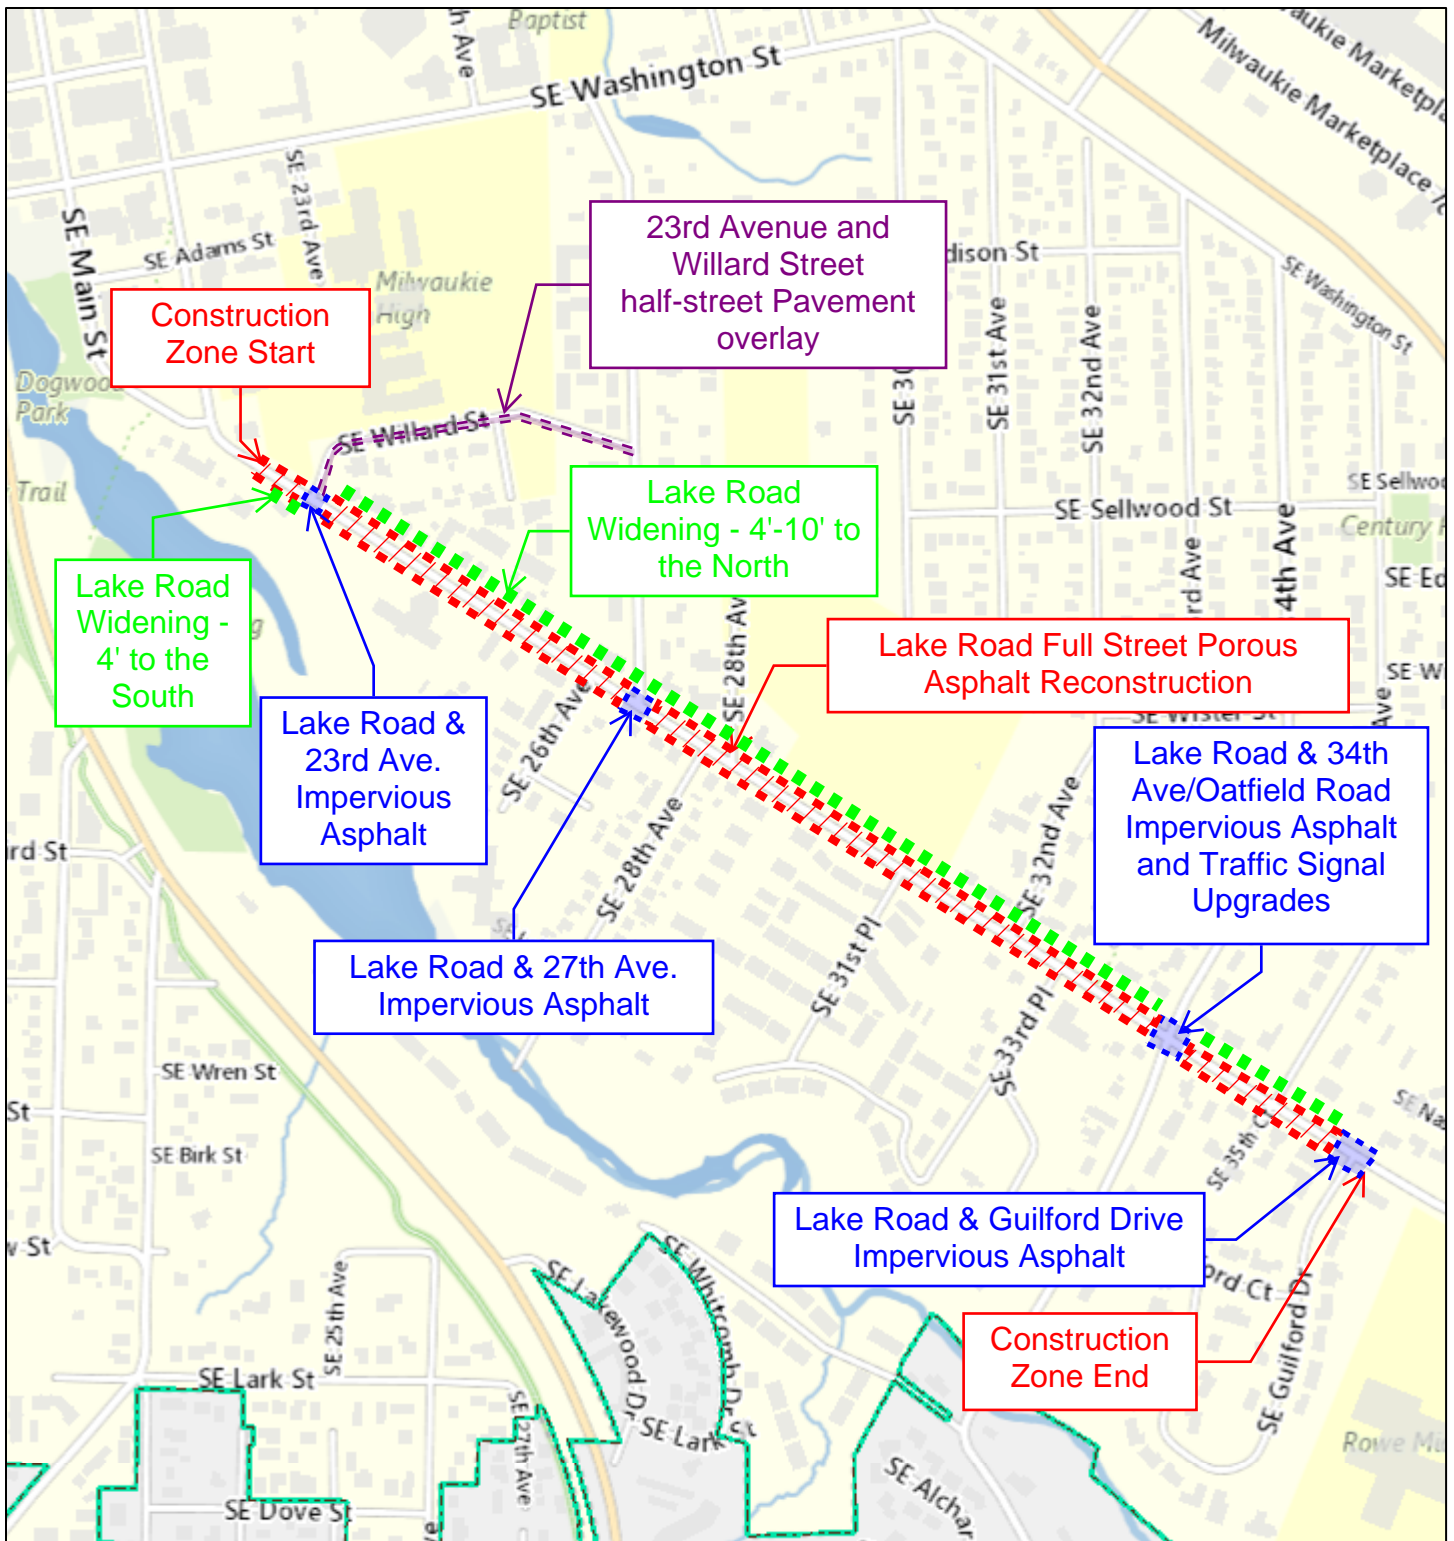

Lake Road Widening - Construction Summer 2020

9/9/2019, 8:41:46 AM

1:9,028

-  Milwaukie City Limits
-  Buildings

Esri, HERE, Garmin, (c) OpenStreetMap contributors, and the GIS user community
City of Milwaukie Oregon
Data Resource Center/Metro