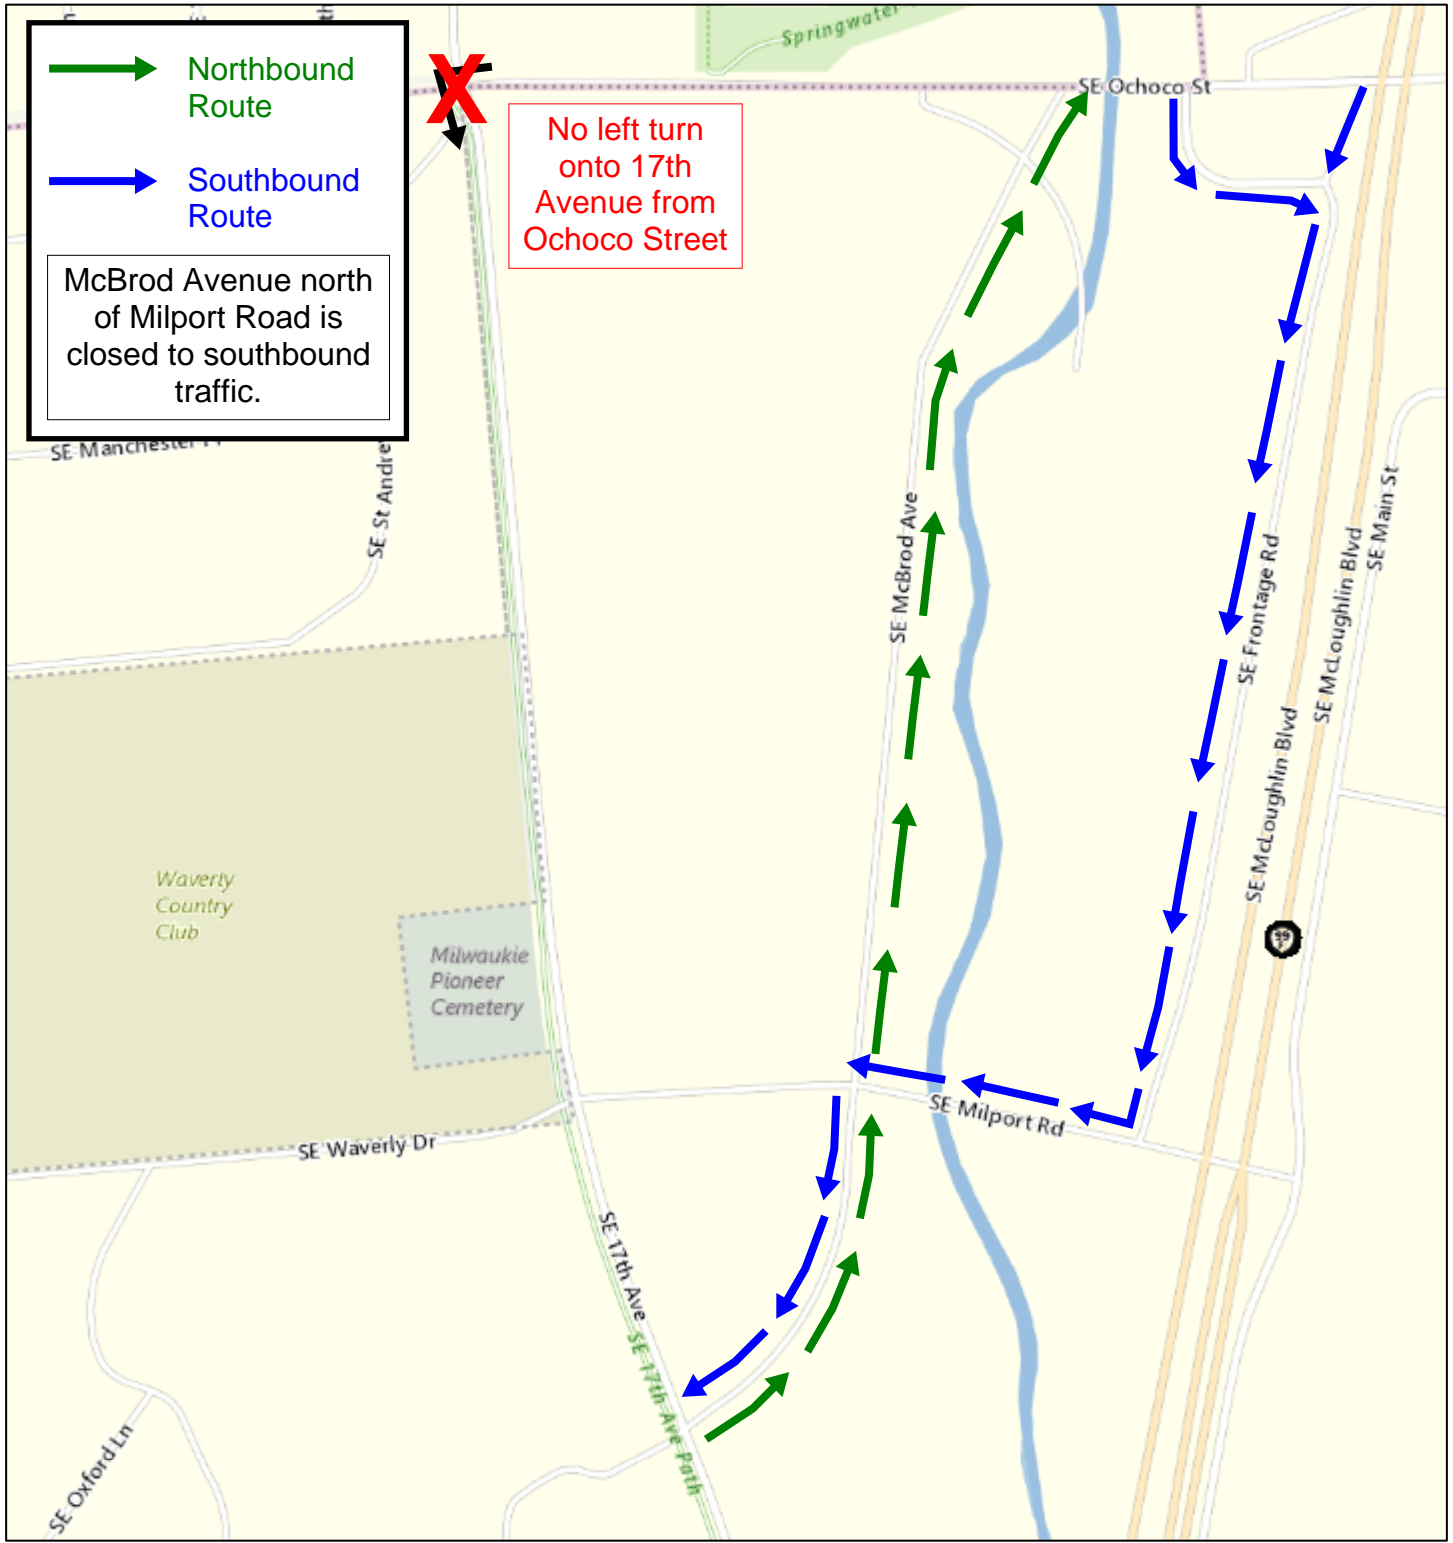

Northbound
Route

Southbound
Route

McBrod Avenue north
of Milport Road is
closed to southbound
traffic.

No left turn
onto 17th
Avenue from
Ochoco Street

Springwater

SE Ochoco St

SE Manchester

SE St Andre

SE McBrod Ave

SE Frontage Rd

SE McLoughlin Blvd

SE Main St

Waverly
Country
Club

Milwaukie
Pioneer
Cemetery

SE Waverly Dr

SE Milport Rd

SE 17th Ave
SE 17th Ave Path

SE Oxford Ln