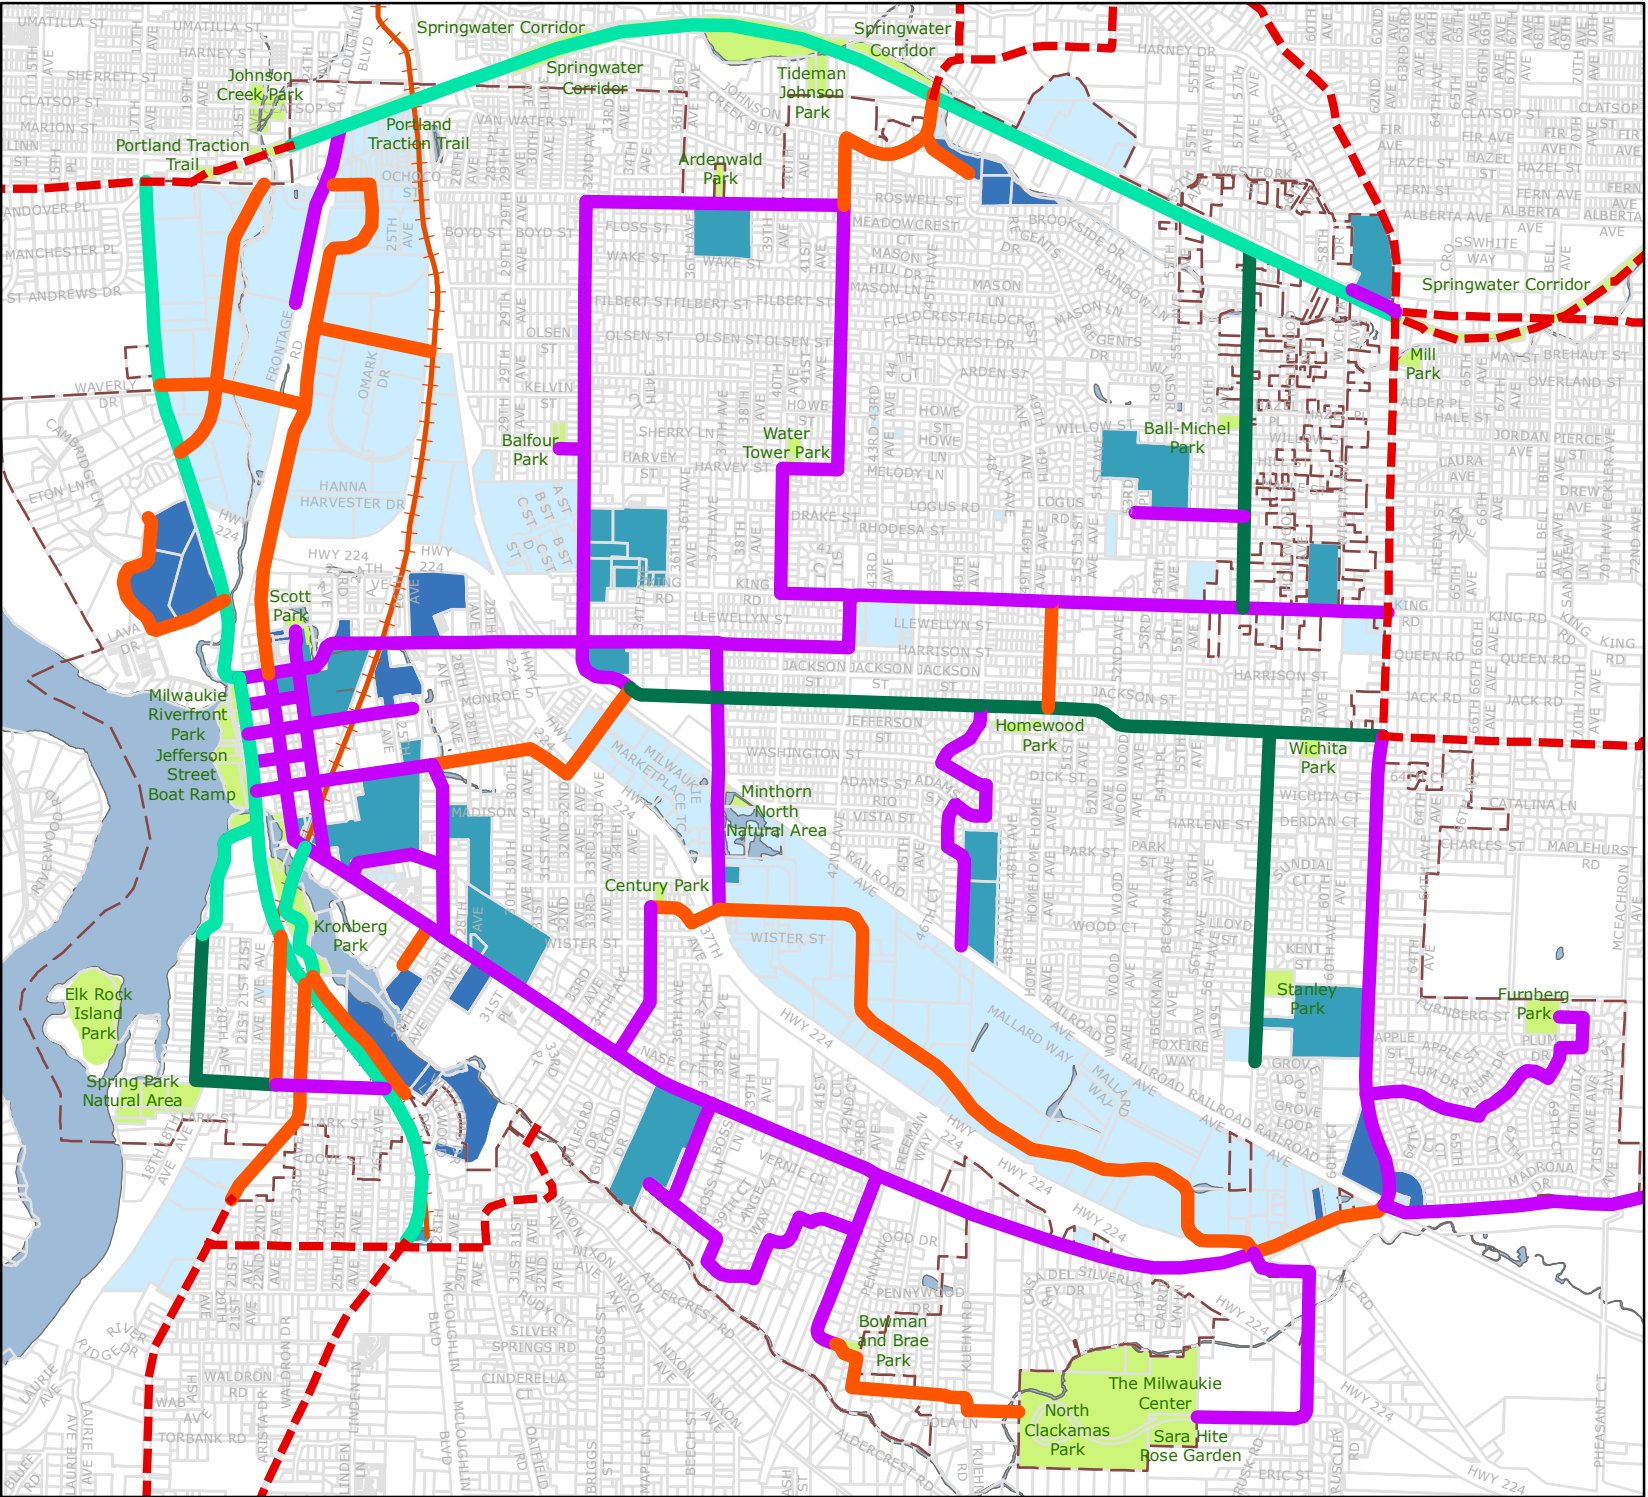

City of Milwaukie ADA Priority Corridors Map

- Priority**
- Priority 1
 - Greenway
 - Multi-Use Path/Trail
 - Priority 2
 - Other Agency Jurisdiction
- Essential Facilities**
- Priority 1
 - Priority 2
 - Priority 2 Large Complex
- City of Milwaukie**
- City Border
 - Milwaukie Light Rail
 - Water body
 - Milwaukie Parks