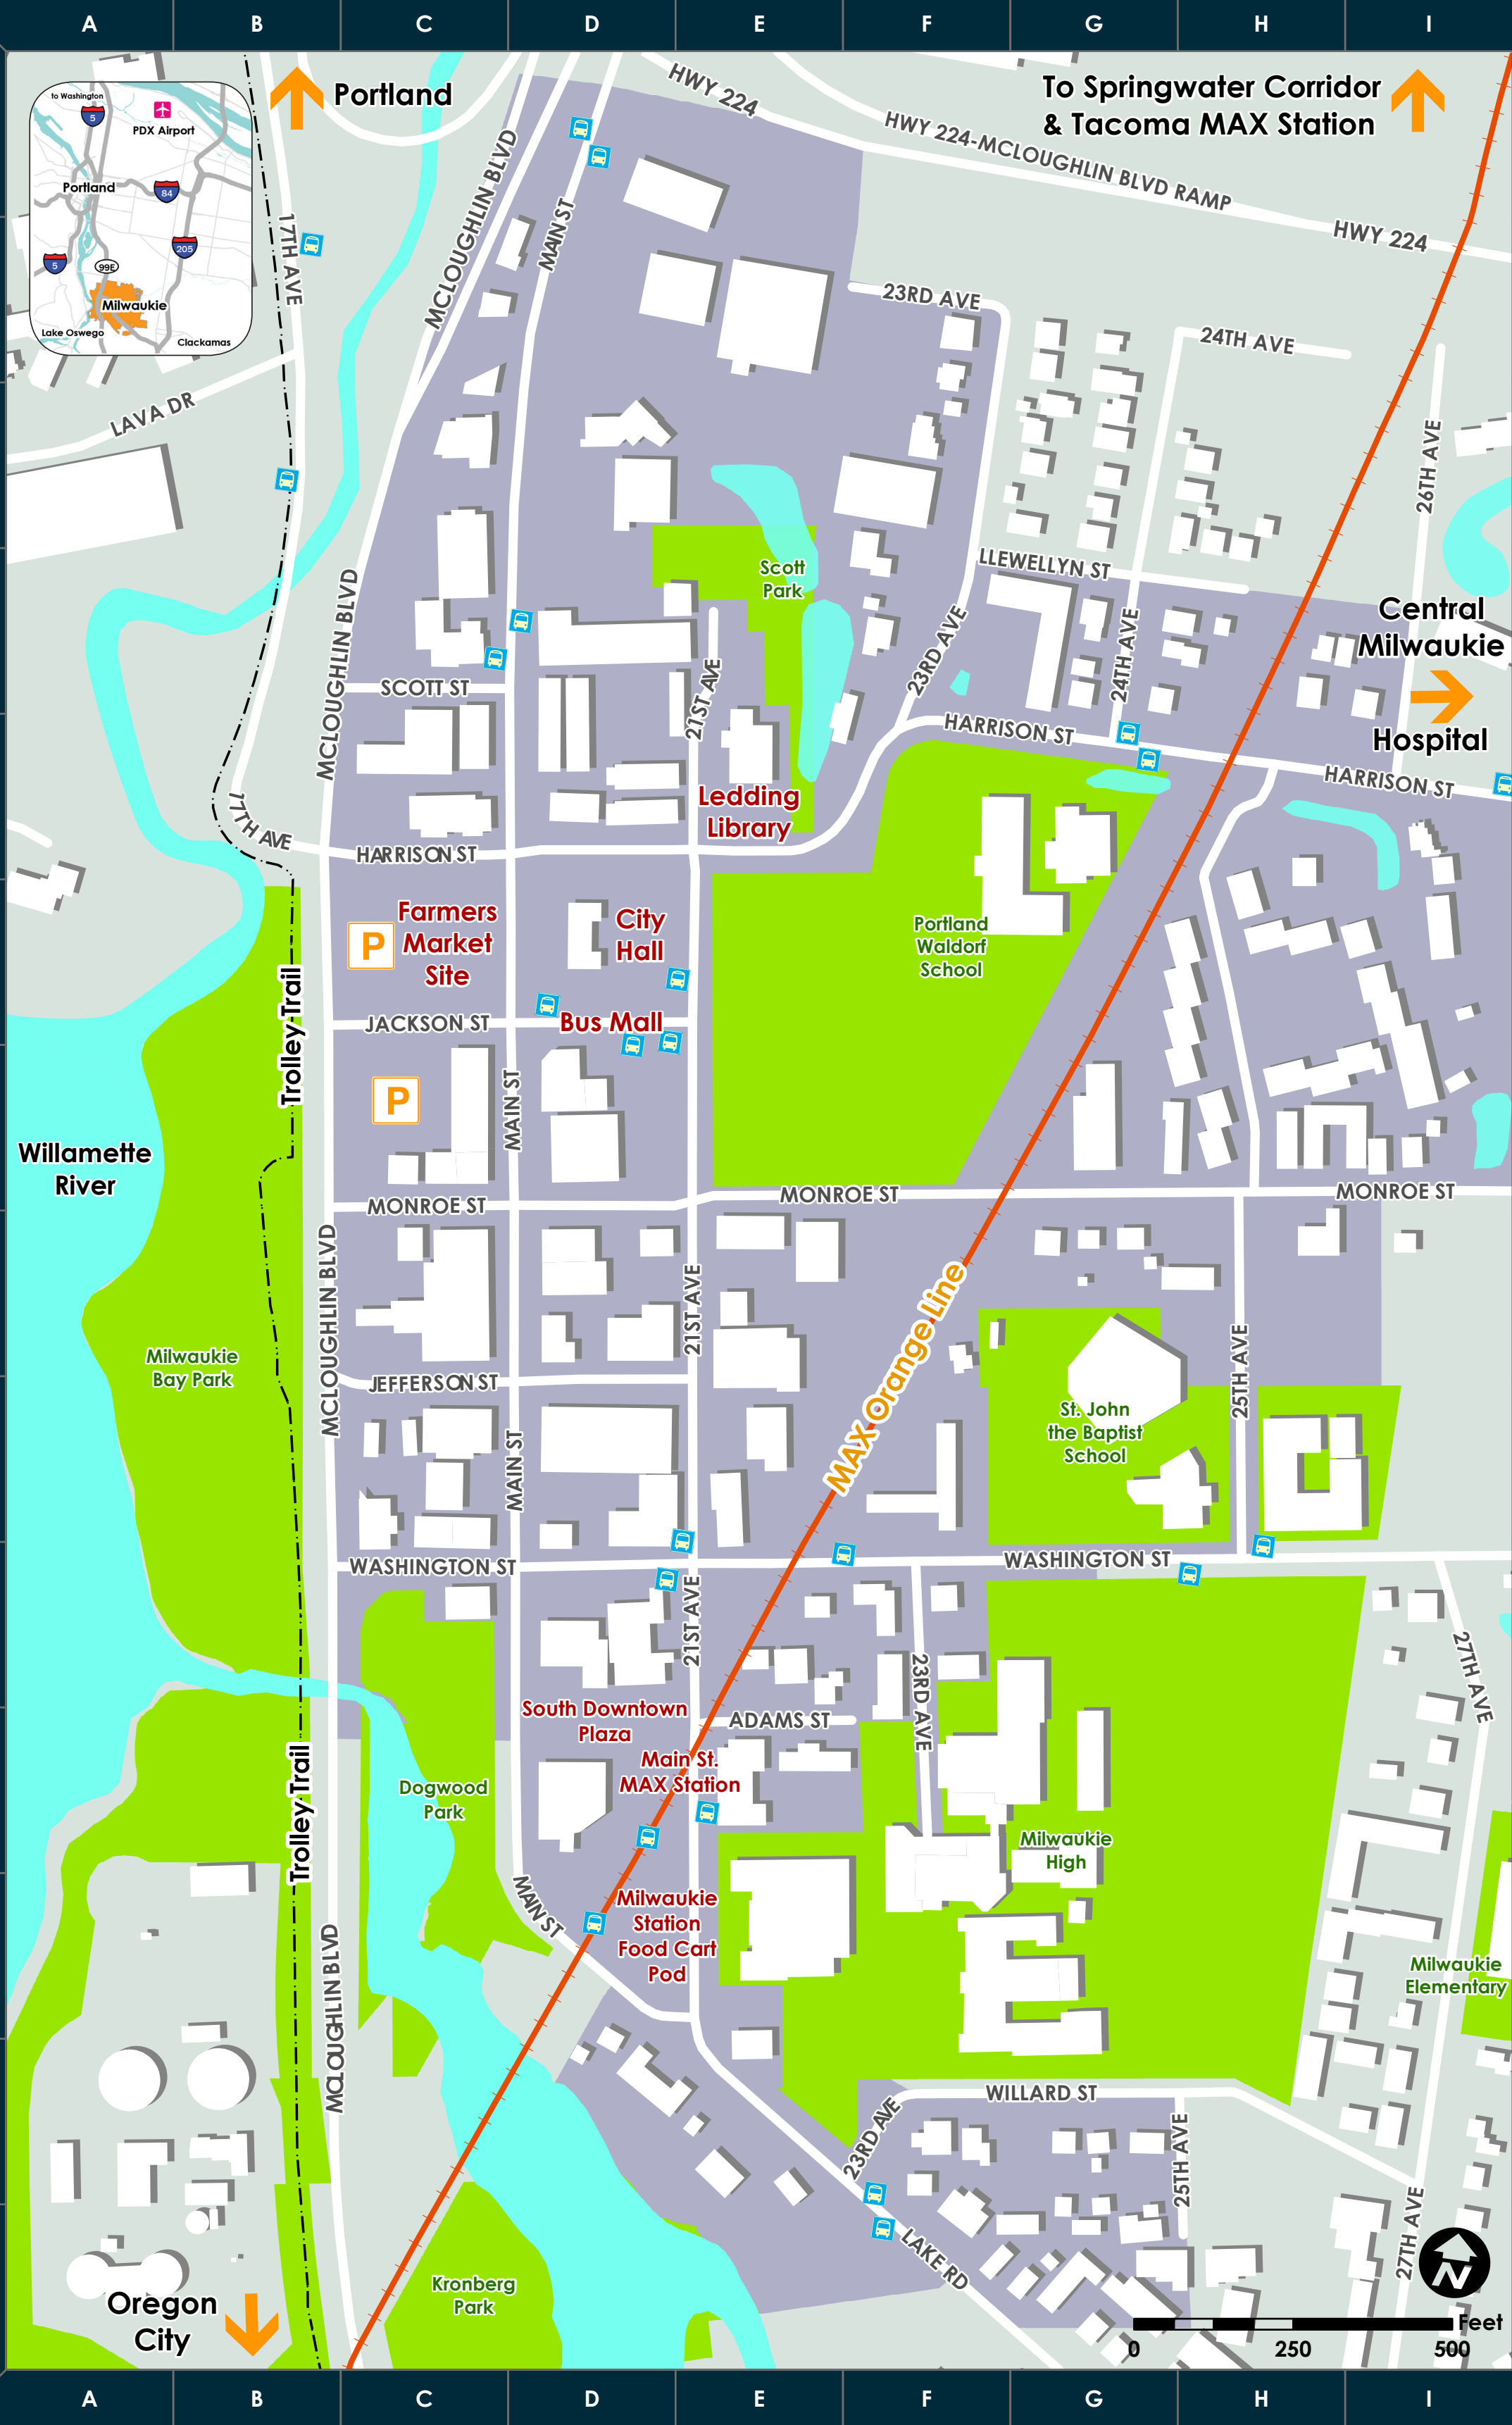

AUTOMOTIVE SHOPS & GAS STATIONS
C8: 76 Gas Station 10966 SE McLoughlin Blvd
C9: Astro Gas Station 11010 SE McLoughlin Blvd
C9: PPG Collision Repair Center 1925 SE Washington St

CIVIC, COMMUNITY ORGANIZATIONS, EDUCATION
Civic
D6: City Hall & Municipal Court 10722 SE Main St
E5: Leding Library* 10660 SE 21st Ave
*Temporary Location (Spring 2018-Summer 2019) 9600 SE Main St
D11: Post Office 11222 SE Main St

Community Organizations
E8: The American Legion Post 180 2146 SE Monroe St
H8: Franciscan Spiritual Center 2512 SE Monroe St
D5: Masonic Lodge 10636 SE Main St
F13: Northwest Housing Alternatives 2316 SE Willard St
E1: Oddfellows Hall 10282 SE Main St
C5: Ryder Ministries 10607 SE Main St
H9: St. John the Baptist Catholic Church 10956 SE 25th Ave
D9: St. John the Evangelist Episcopal Church 2036 SE Jefferson St

Education
F13: Milwaukie Academy of the Arts 2301 SE Willard St
I12: Milwaukie Elementary 11250 SE 27th Ave
F12: Milwaukie High School 2301 SE Willard St
C5: The Metis Center 10600 SE McLoughlin Blvd #103
F5: Portland Waldorf School 2300 SE Harrison St
H9: St. John the Baptist Catholic School 10956 SE 25th Ave
D9: Sunshine Early Learning Center 11039 SE 21st Ave
E10: Youth M.O.V.E. Oregon - The Clackamas Drop 11097 SE 21st Ave

CONTRACTORS
Building & Construction
I6: BK Engineers, Inc. 2700 SE Harrison St
I6: Contractors Employment Service 2700 SE Harrison St
E11: Horton Electric Co. 11266 SE 21st Ave #107
D4: Reliance Painting and Renovation 10606 SE Main St #202
E11: Shields Painting 2136 SE Adams St
D8: Zana Construction Company 2027 SE Jefferson St #202

Janitorial Services
E10: Myles O'Donnell & Co. 2105 SE Adams St
G7: Pam's Clean Machine 2403 SE Monroe St, Suite A1

Landscape
G7: Anderson Landscape Maintenance 2403 SE Monroe St