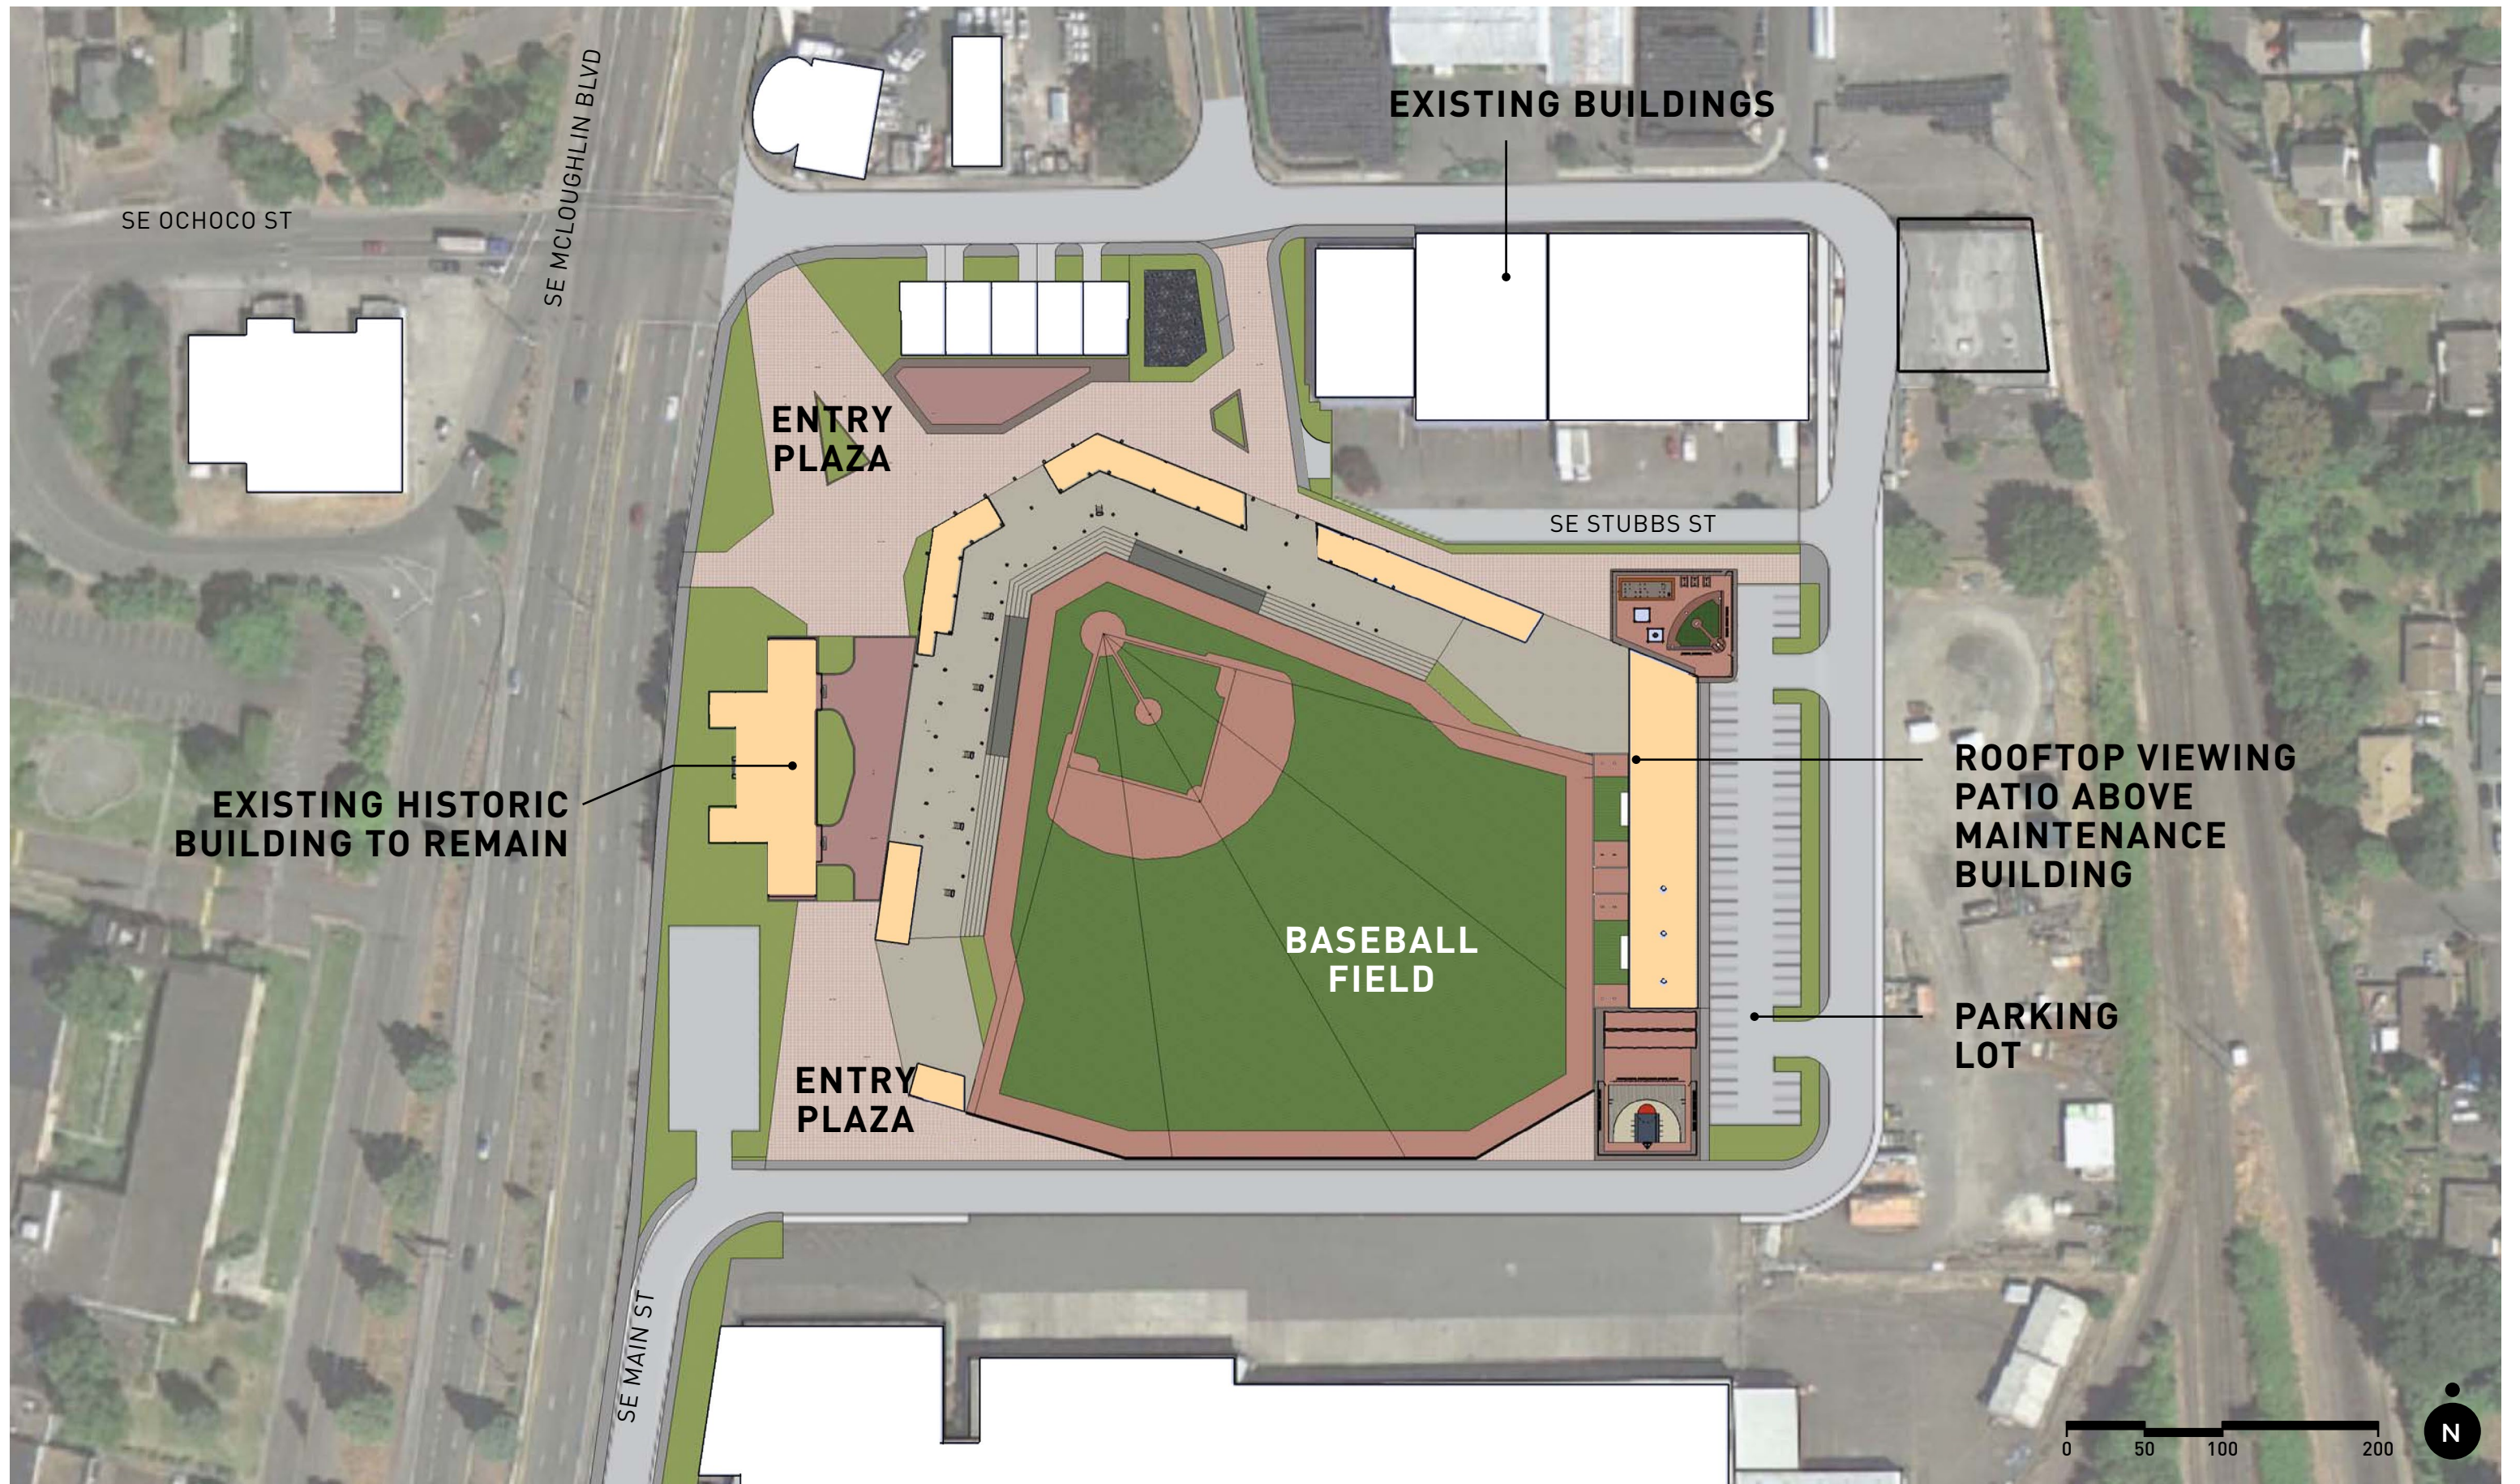

**OPTION 2:
VIEW FROM SE MCLOUGHLIN SOUTH OF BETA STREET**

- EXISTING BUILDINGS IN FOREGROUND OF VIEW TO BALLPARK
- VIEW OF SEATING BOWL AND GLIMPSE OF FIELD
- BALLPARK SEATING AND CLUBHOUSE BUILDING PROMINENT IN VIEW

**OPTION 2:
VIEW NORTH ACCESS FROM MAIN STREET**

- WALK TERMINATES IN BUILDING FACADE
- BUILDING ORIENTATION ALLOWS FOR LARGER PLAZA SPACE

**OPTION 2:
VIEW FROM NORTH OF PLAZA BETWEEN
BALLPARK AND ODOT BUILDING**

- HIGHER GRAND STAND AREA ADJACENT TO ODOT BUILDING
- PLAZA CONSISTENT ADJACENT TO ODOT BUILDING

MILWAUKIE BALLPARK FEASIBILITY STUDY

OPTION 3 | SOUTHEAST ORIENTATION

**OPTION 3:
VIEW FROM SE MCLOUGHLIN & OCHOCO**

- NEW DEVELOPMENT AND ENTRY PLAZA IN FOREGROUND OF VIEW TO BALLPARK
- VIEW OF HOME PLATE ENTRY
- HOME PLATE FACADE PROMINENT IN VIEW

**OPTION 3:
VIEW FROM SE MCLOUGHLIN SOUTH OF BETA STREET**

- EXISTING BUILDINGS IN FOREGROUND OF VIEW TO BALLPARK
- VIEW OF SEATING BOWL AND GLIMPSE OF FIELD
- BALLPARK SEATING AND CLUBHOUSE BUILDING PROMINENT IN VIEW