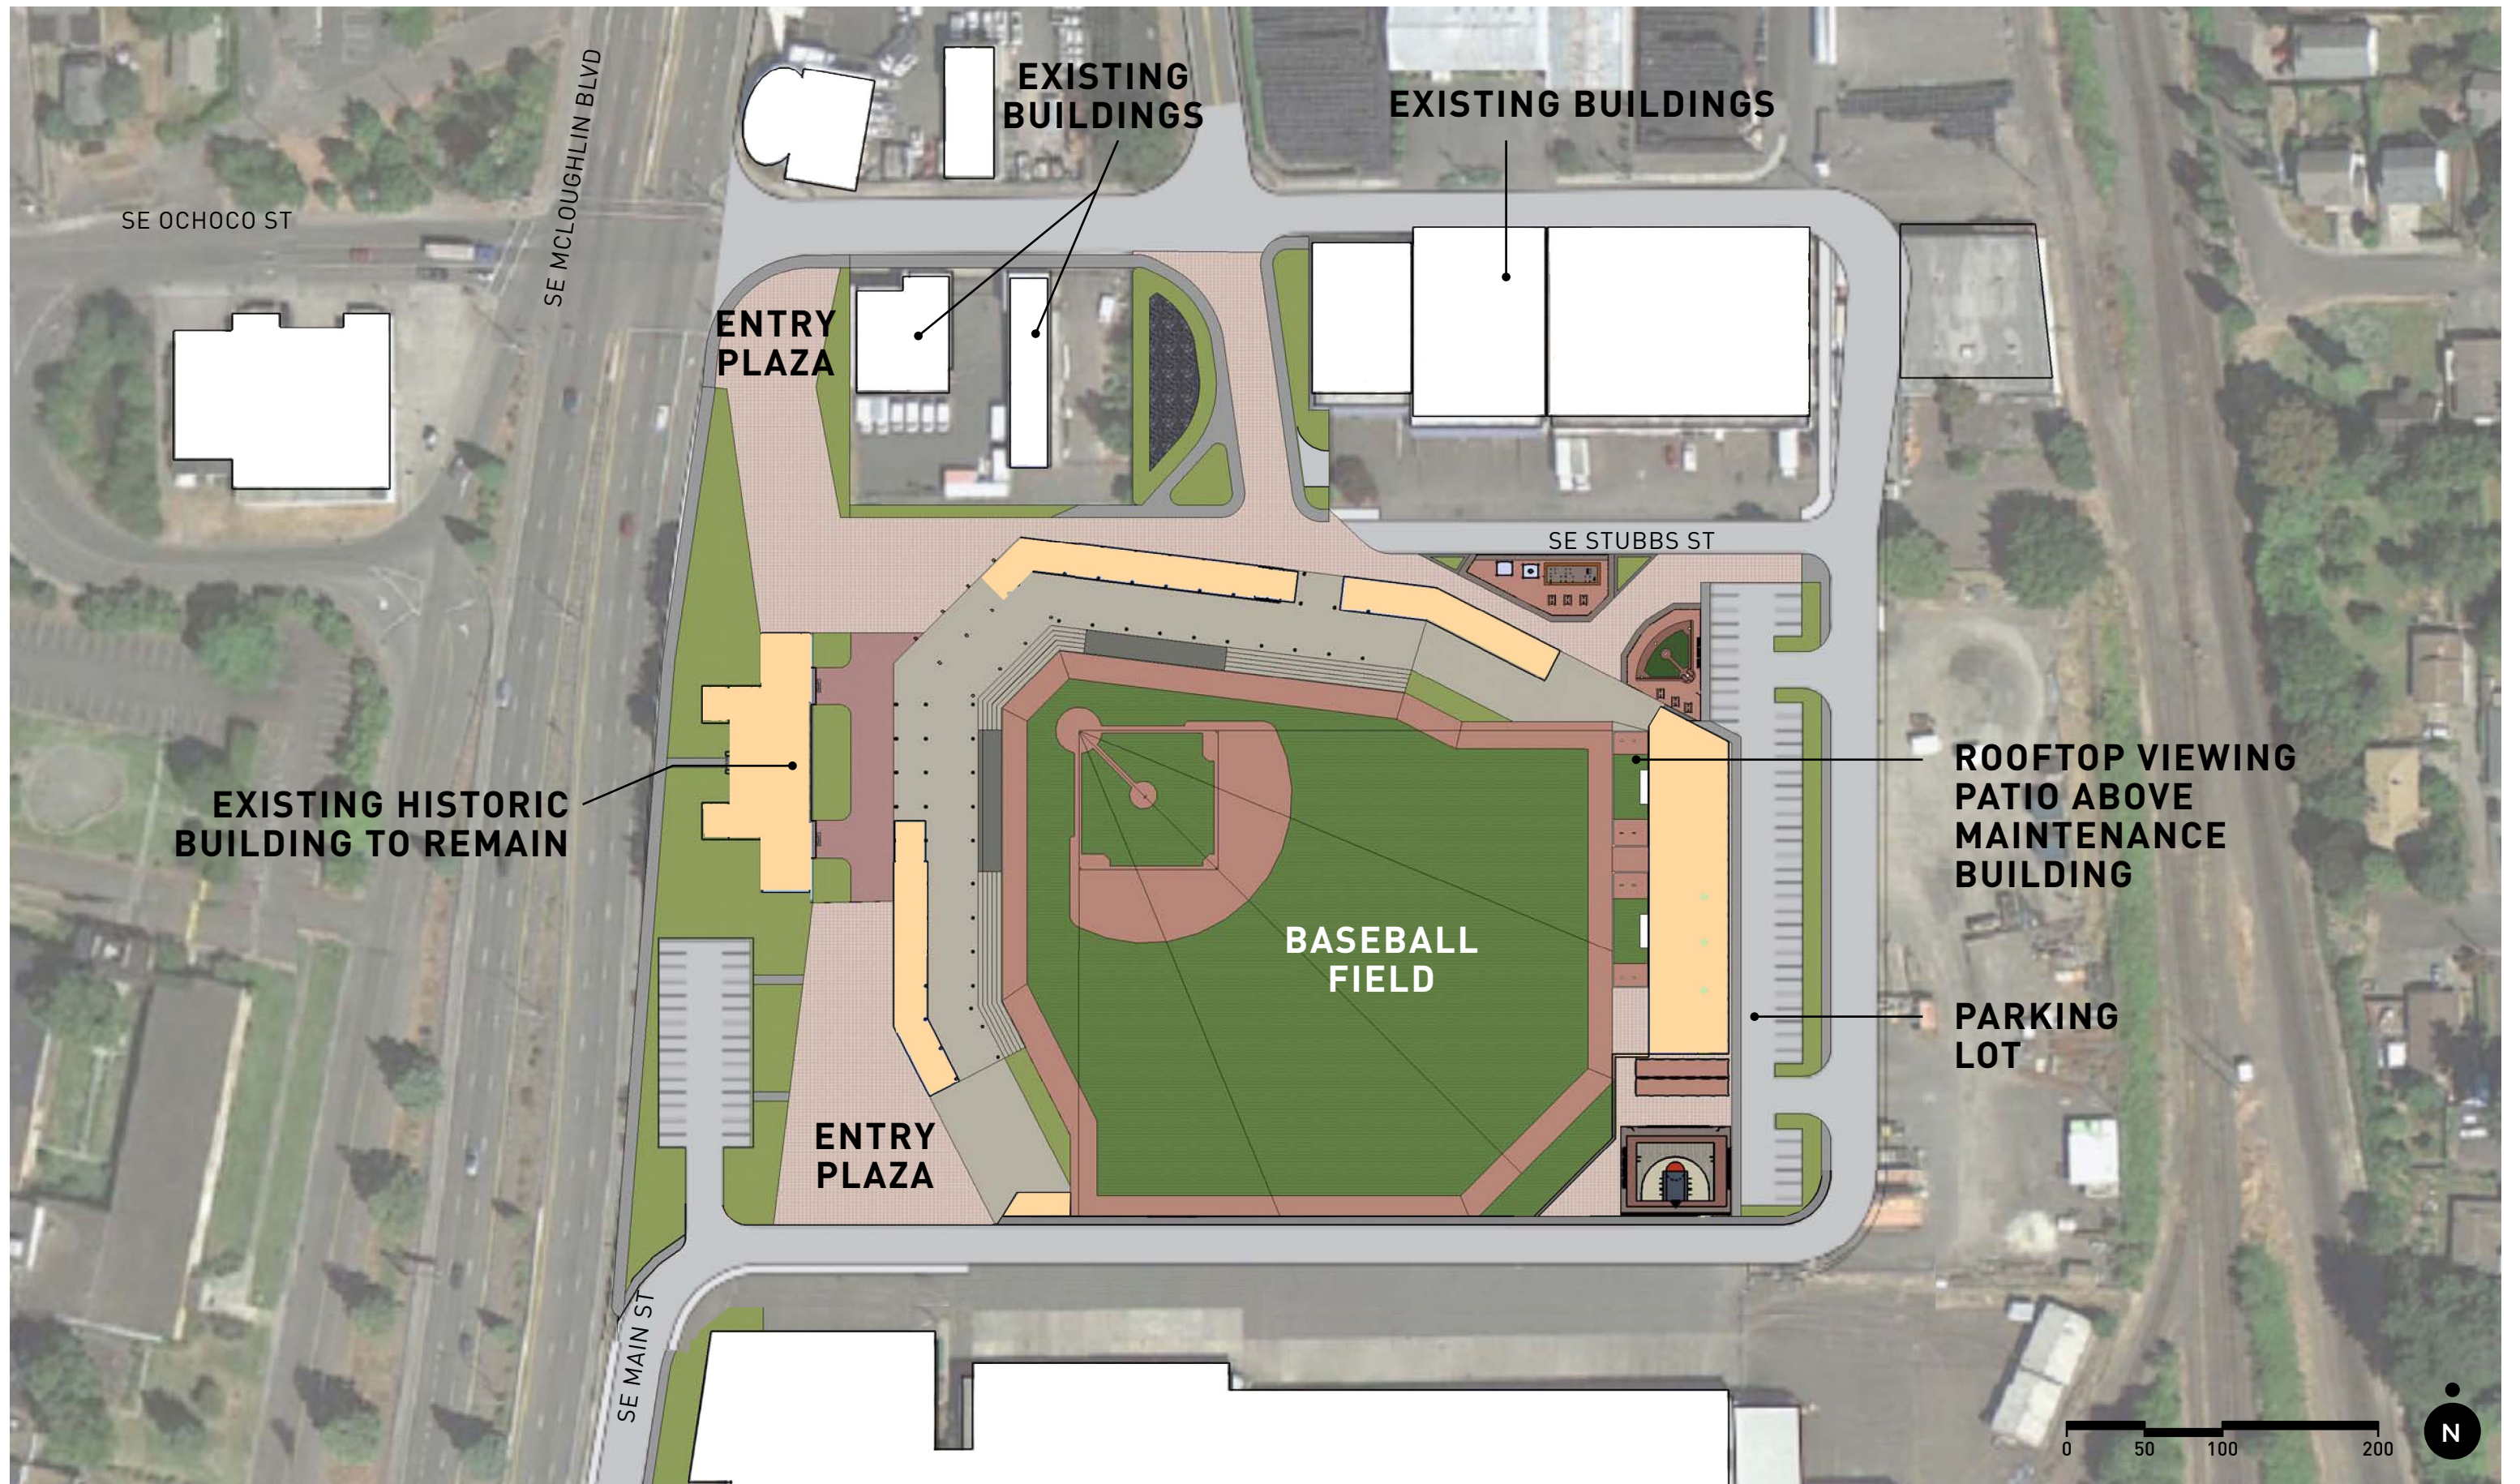


MILWAUKIE BALLPARK TASK FORCE MEETING 2

02 | 23 | 2012

MILWAUKIE BALLPARK FEASIBILITY STUDY

OPTION 2 | SOUTHEAST ORIENTATION

**OPTION 2:
VIEW FROM SE MCLOUGHLIN & OCHOCO**

- EXISTING BUILDINGS IN FOREGROUND OF VIEW TO BALLPARK
- VIEW OF HOME PLATE ENTRY
- HOME PLATE FACADE PROMINENT IN VIEW

**OPTION 2:
VIEW FROM SE MCLOUGHLIN SOUTH OF BETA STREET**

- EXISTING BUILDINGS IN FOREGROUND OF VIEW TO BALLPARK
- VIEW OF SEATING BOWL AND GLIMPSE OF FIELD
- BALLPARK SEATING AND CLUBHOUSE BUILDING PROMINENT IN VIEW

**OPTION 2:
VIEW NORTH ACCESS FROM MAIN STREET**

- WALK TERMINATES IN BUILDING FACADE
- BUILDING ORIENTATION ALLOWS FOR LARGER PLAZA SPACE

**OPTION 2:
VIEW FROM NORTH OF PLAZA BETWEEN
BALLPARK AND ODOT BUILDING**

- HIGHER GRAND STAND AREA ADJACENT TO ODOT BUILDING
- PLAZA CONSISTENT ADJACENT TO ODOT BUILDING

MILWAUKIE BALLPARK FEASIBILITY STUDY

OPTION 3 | SOUTHEAST ORIENTATION

**OPTION 3:
VIEW FROM SE MCLOUGHLIN & OCHOCO**