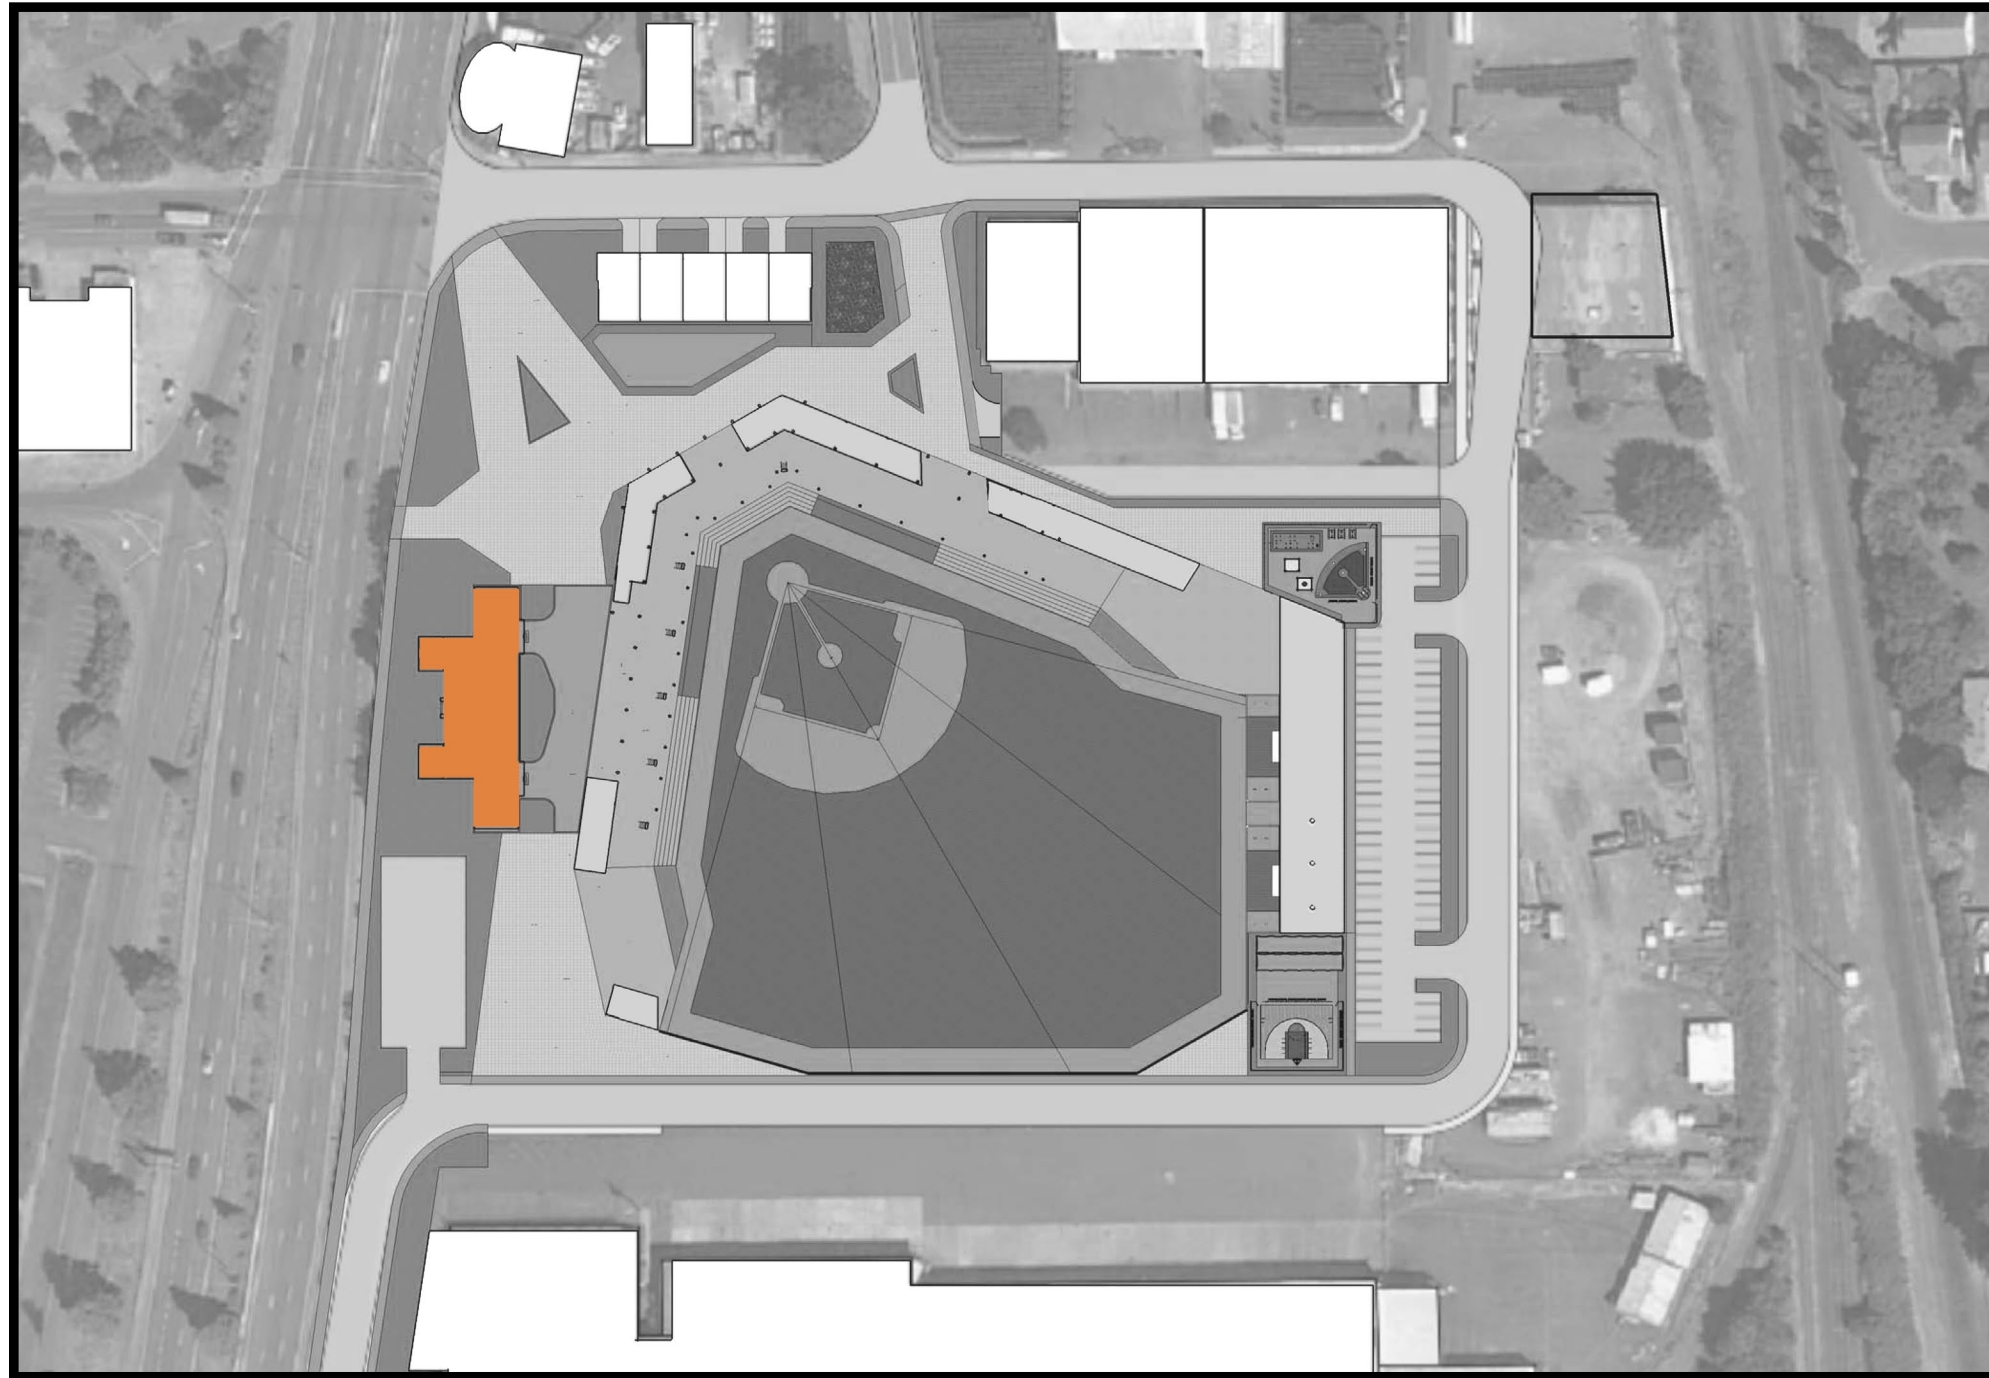

EXISTING ODOT WPA BUILDING

- CORPORATE/PRIVATE PICNICS/PARTIES
- SEASONAL EVENTS
- HOLIDAY PARTY RENTALS
- CASINO NIGHTS
- COMMUNITY MEETINGS