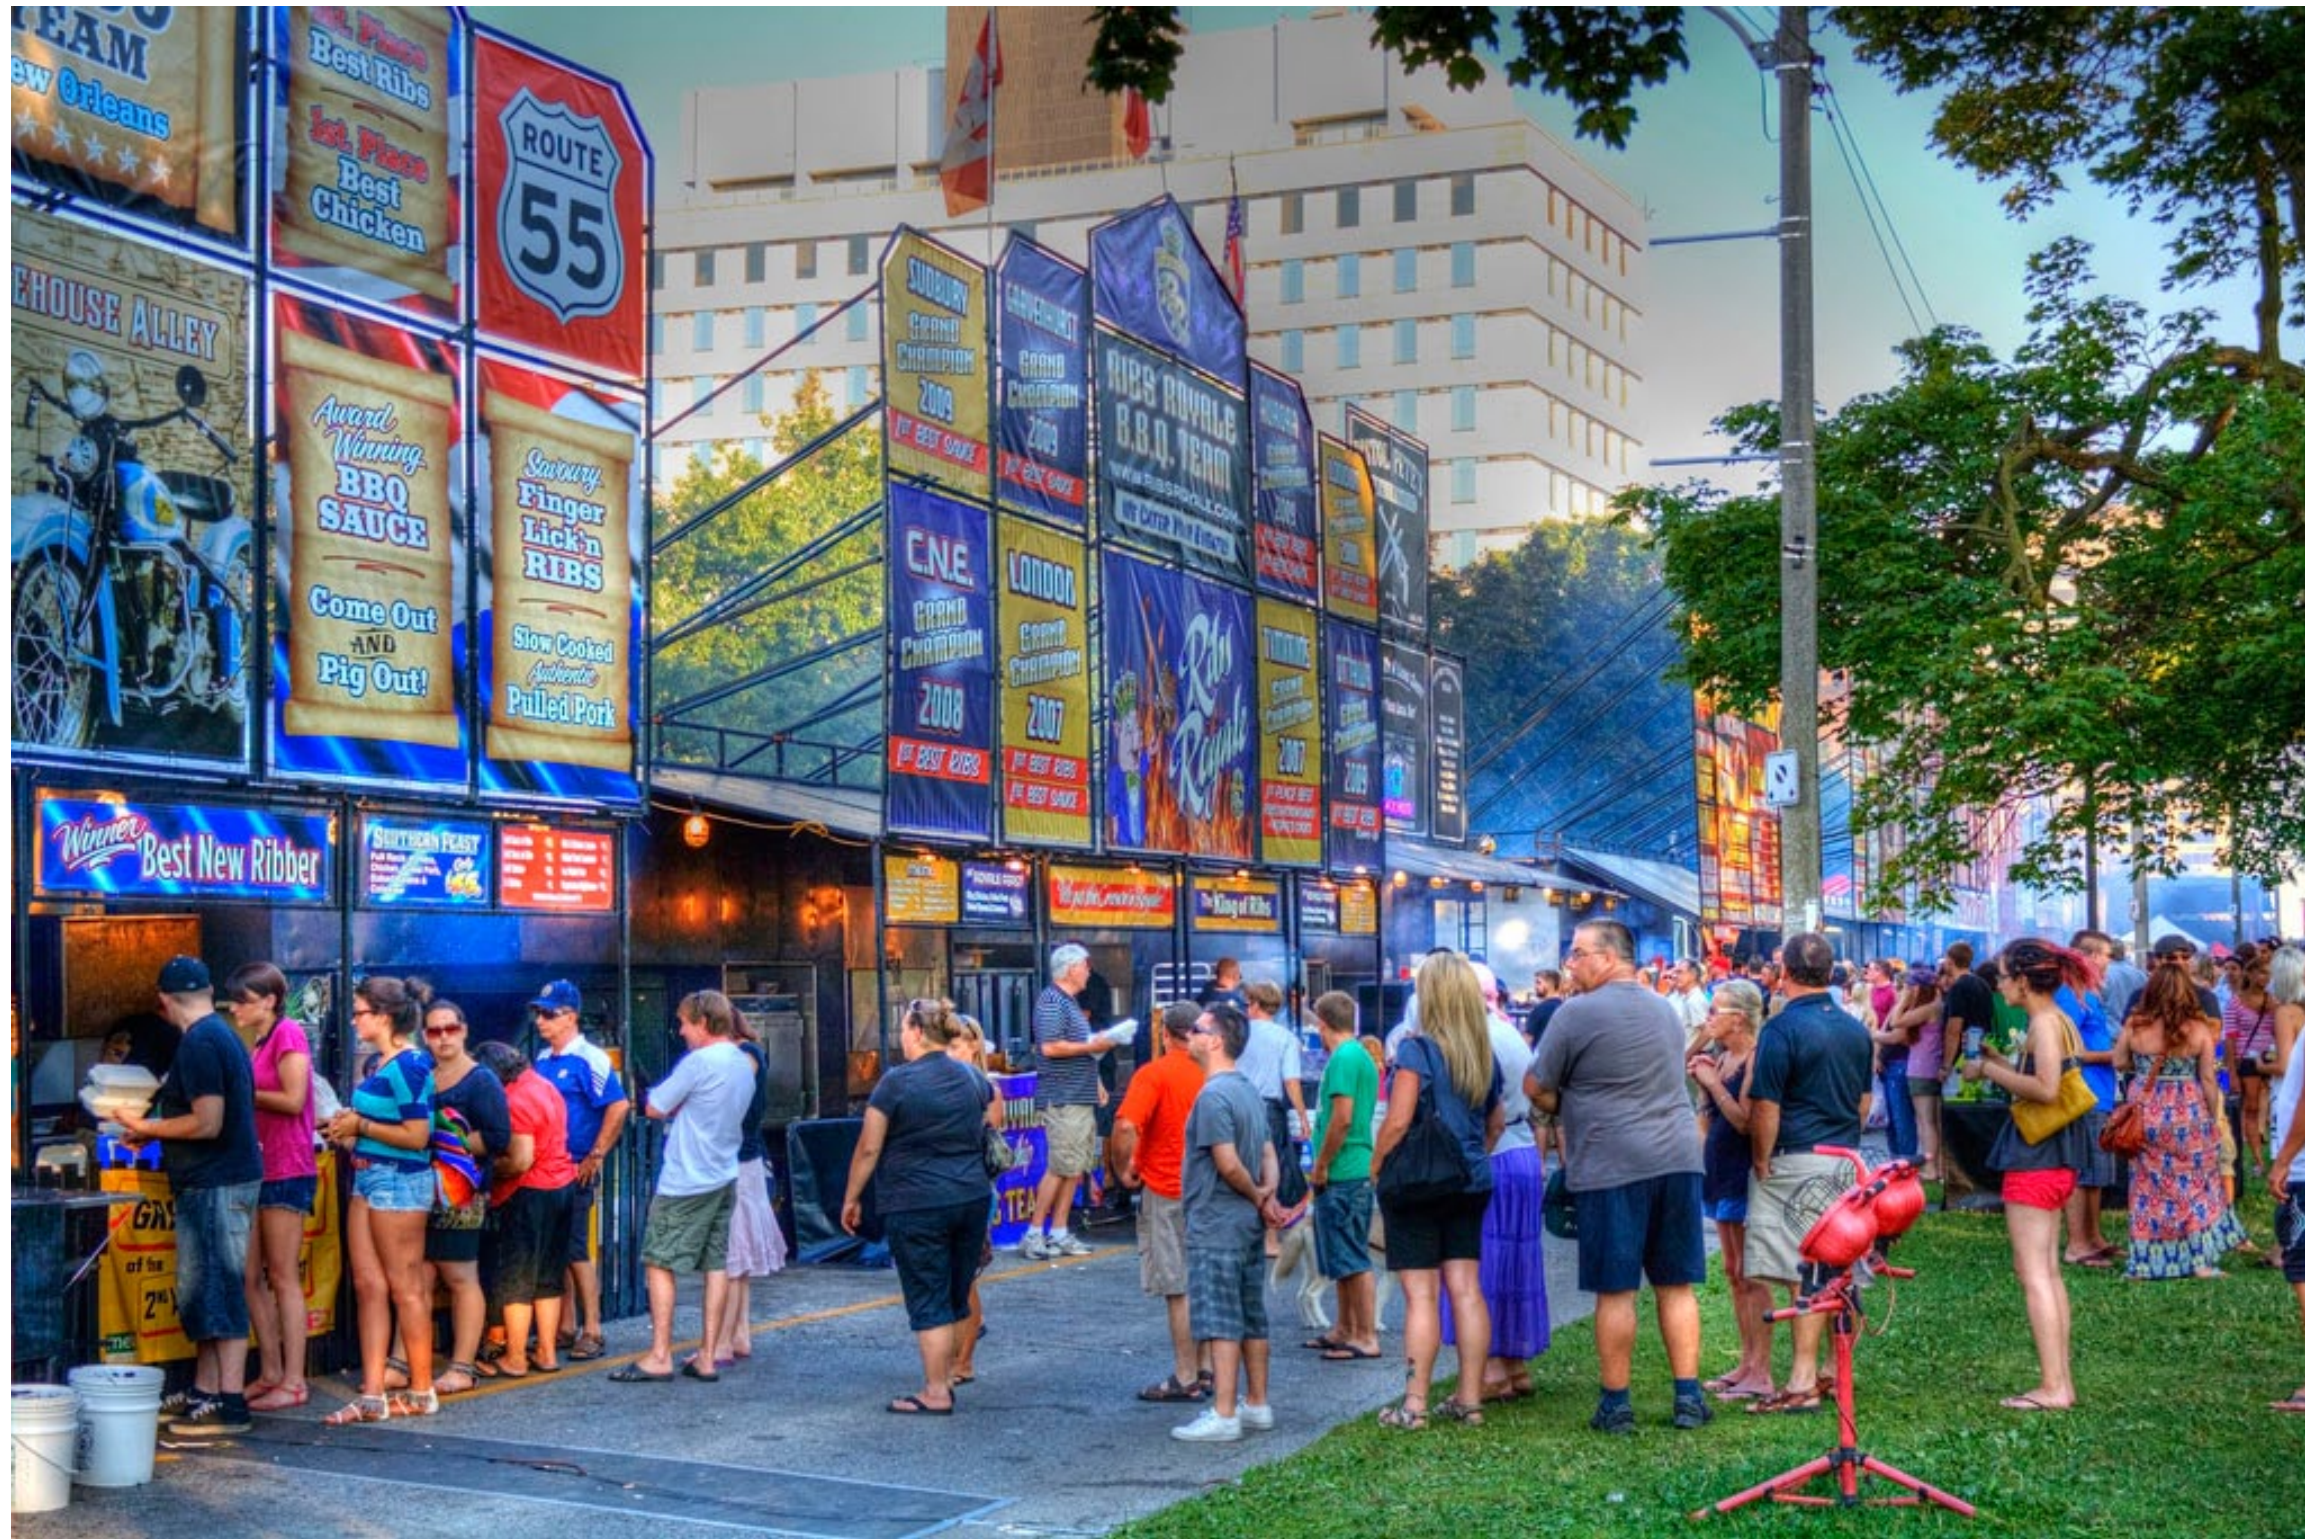

- NEW DEVELOPMENT AND ENTRY PLAZA IN FOREGROUND OF VIEW TO BALLPARK
- VIEW OF HOME PLATE ENTRY
- HOME PLATE FACADE PROMINENT IN VIEW

**OPTION 3:
VIEW FROM SE MCLOUGHLIN SOUTH OF BETA STREET**

- EXISTING BUILDINGS IN FOREGROUND OF VIEW TO BALLPARK
- VIEW OF SEATING BOWL AND GLIMPSE OF FIELD
- BALLPARK SEATING AND CLUBHOUSE BUILDING PROMINENT IN VIEW

- LOWER AREA ADJACENT TO ODOT BUILDING
- PLAZA WIDENING ADJACENT TO ODOT BUILDING

MILWAUKIE BALLPARK FEASIBILITY STUDY

BALLPARK USES

BALLPARK CONCOURSE

- CORPORATE/PRIVATE PICNICS/PARTIES
- SEASONAL EVENTS
- OKTOBERFEST
- FOOD FESTIVALS
- ART FAIRS