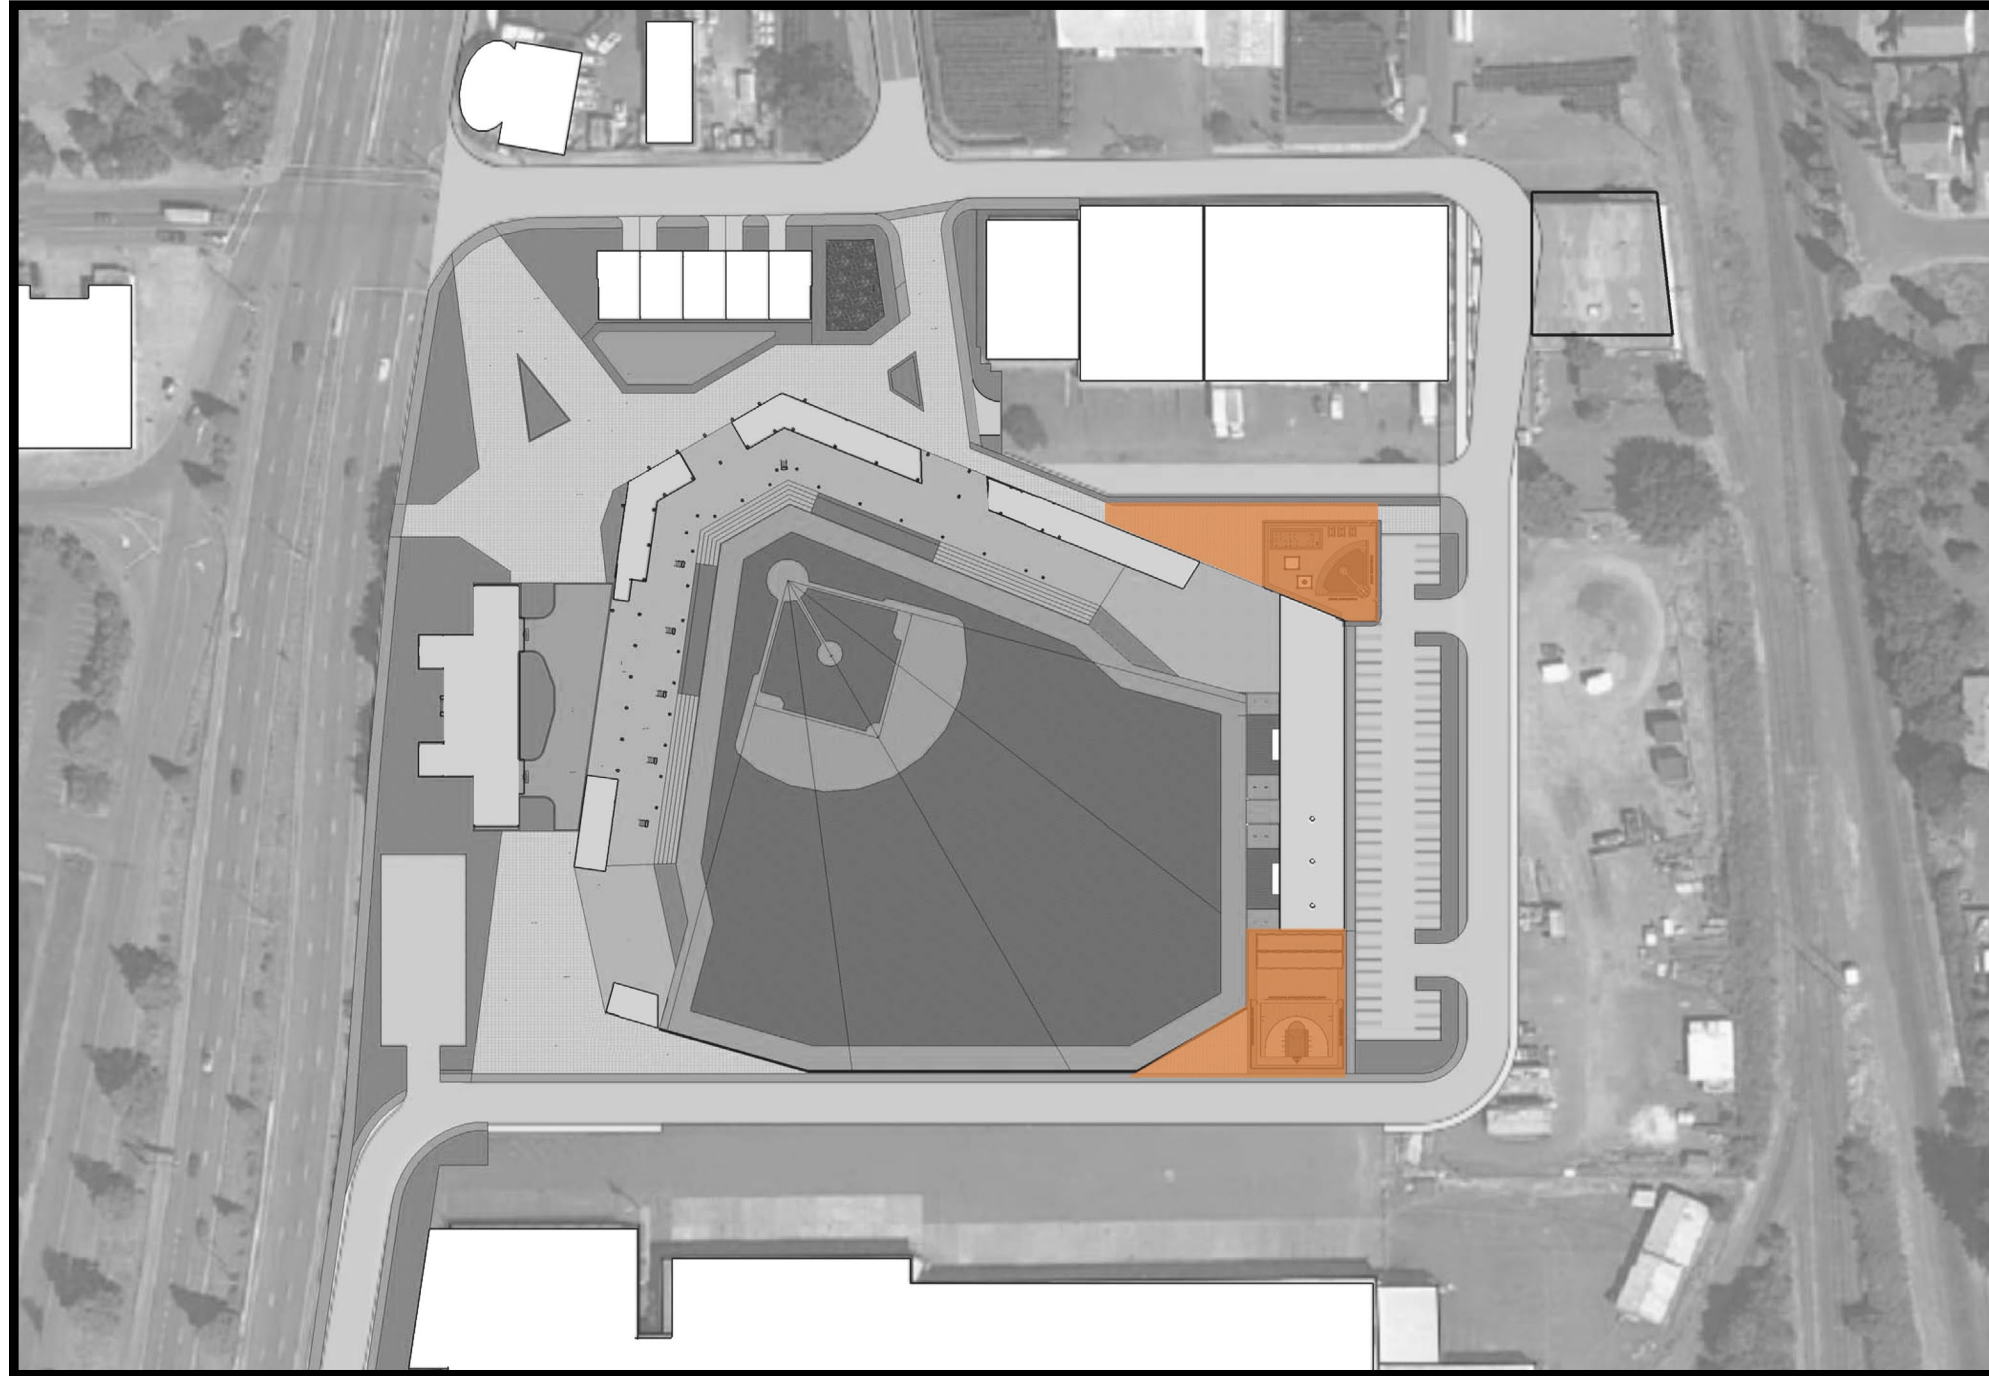

KIDS' AREAS

- CORPORATE/PRIVATE PICNICS/PARTIES
- SEASONAL EVENTS
- HOLIDAY PARTY RENTALS
- BATTING CAGES