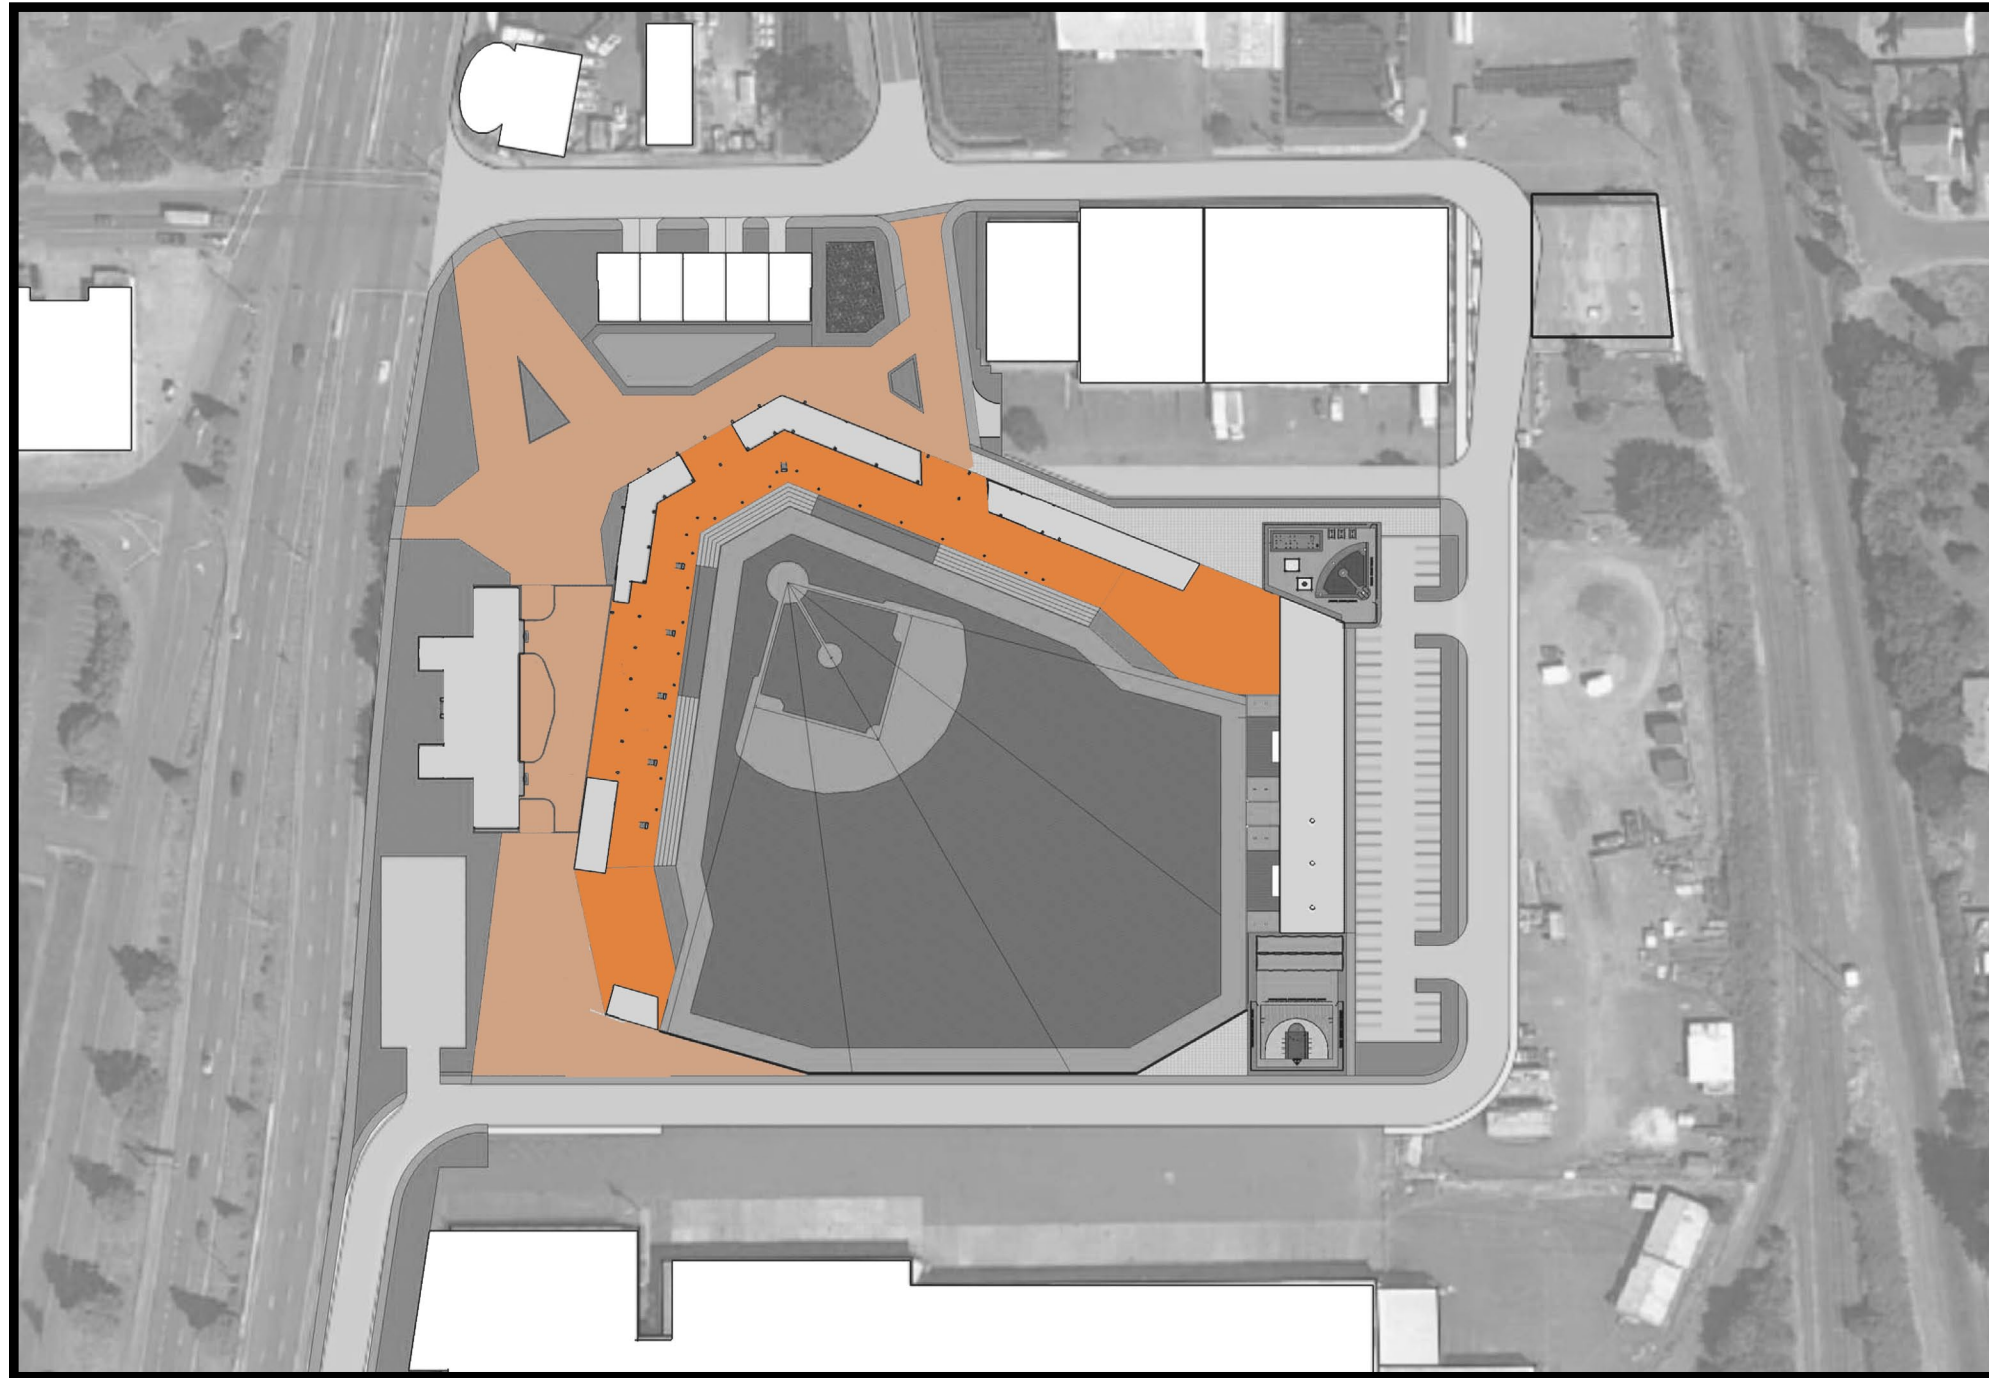

BALLPARK CONCOURSE

- CORPORATE/PRIVATE PICNICS/PARTIES
- SEASONAL EVENTS
- OKTOBERFEST
- FOOD FESTIVALS
- ART FAIRS