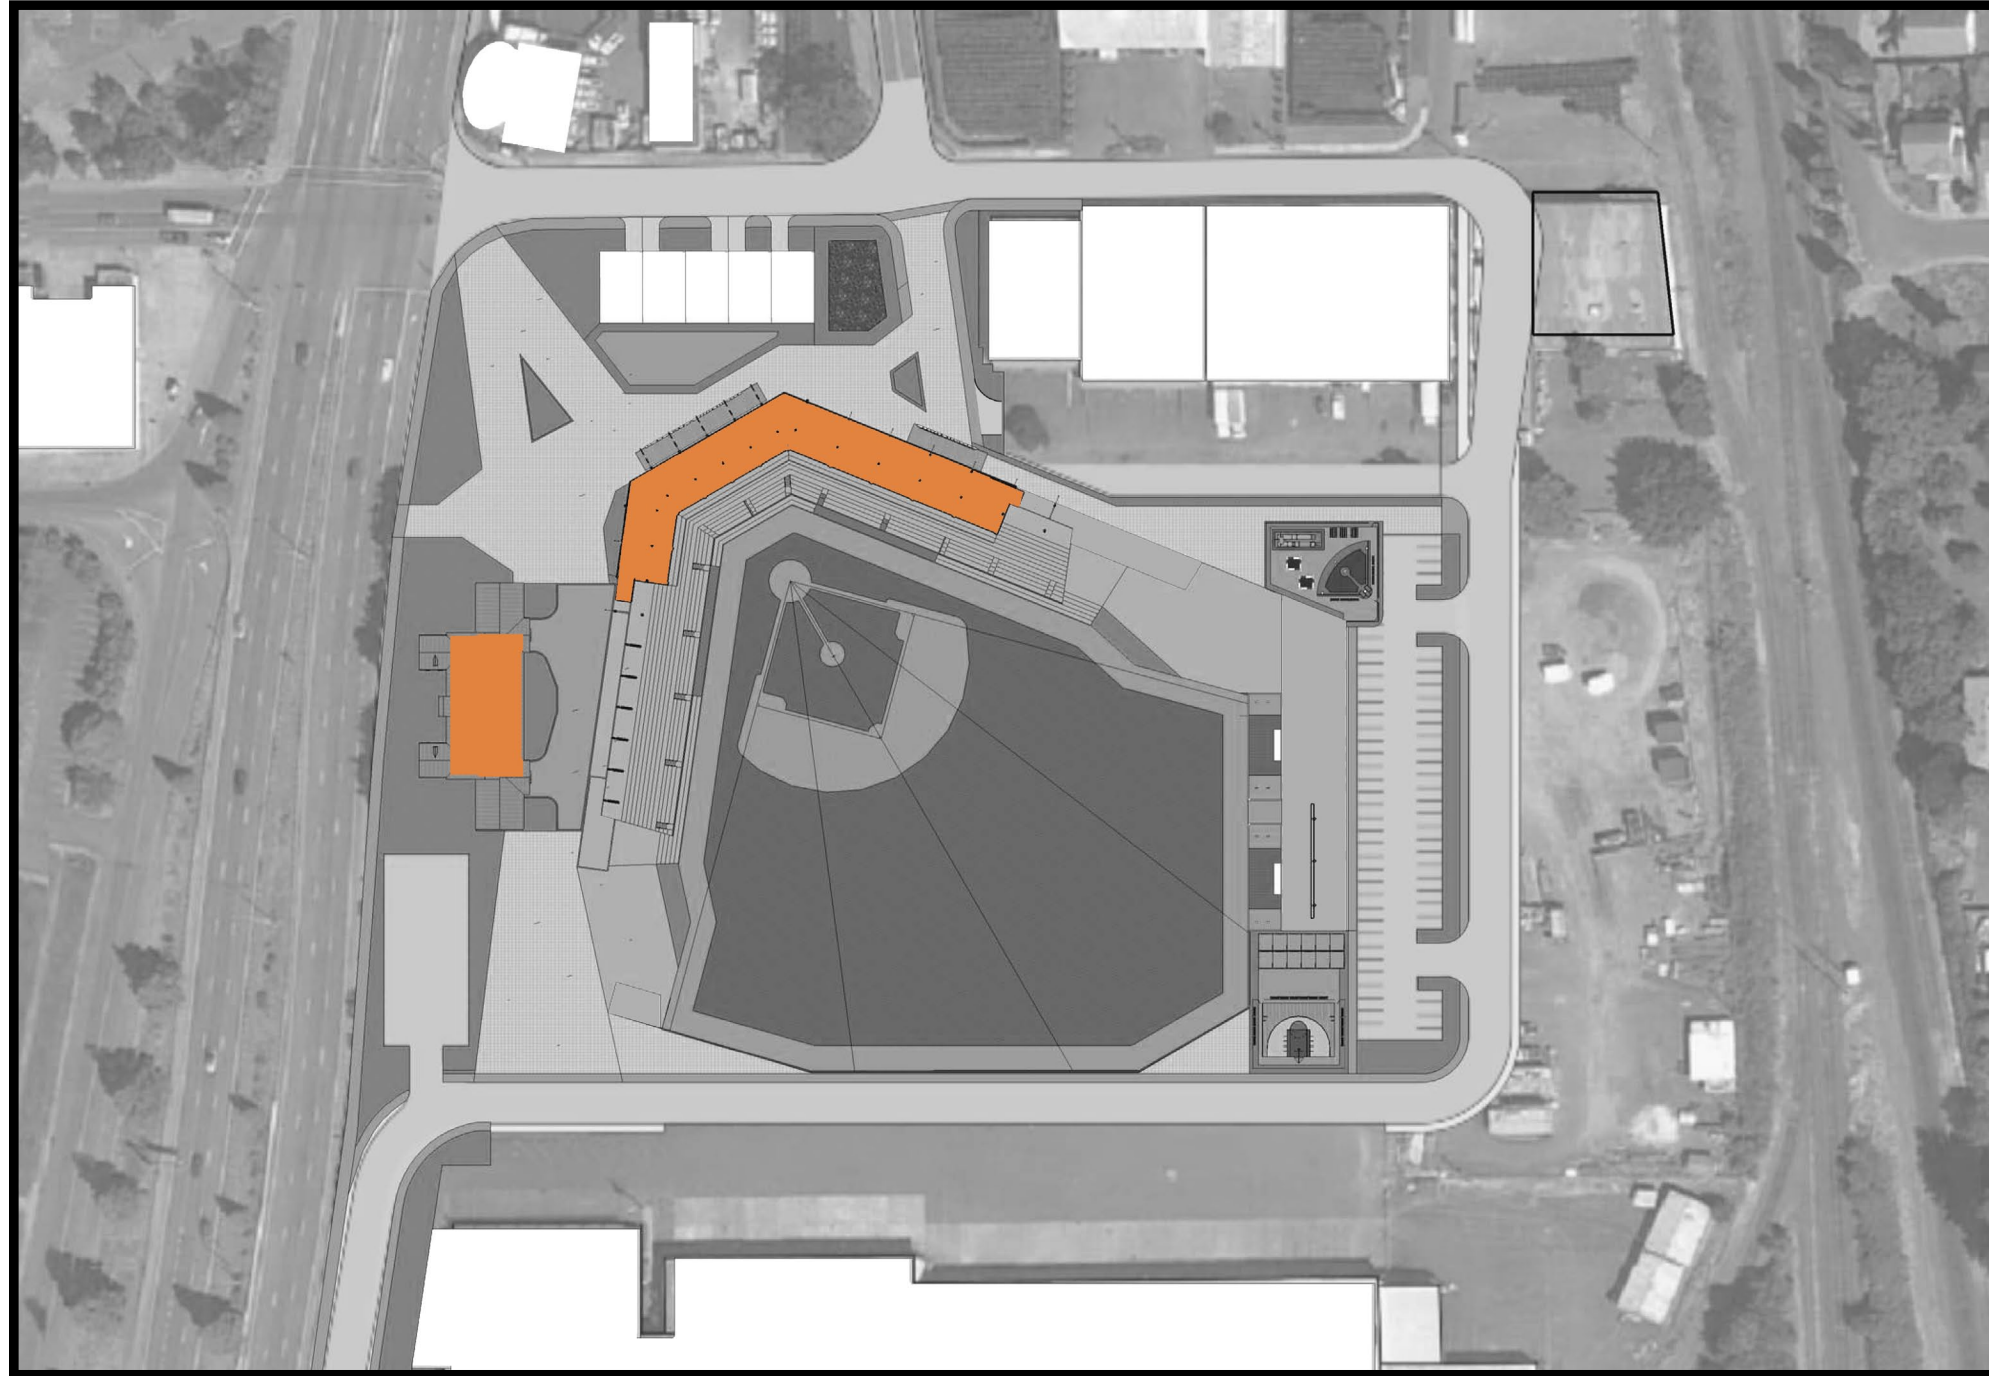

BALLPARK SUITES

- CORPORATE/PRIVATE PICNICS/PARTIES
- SEASONAL EVENTS
- HOLIDAY PARTY RENTALS