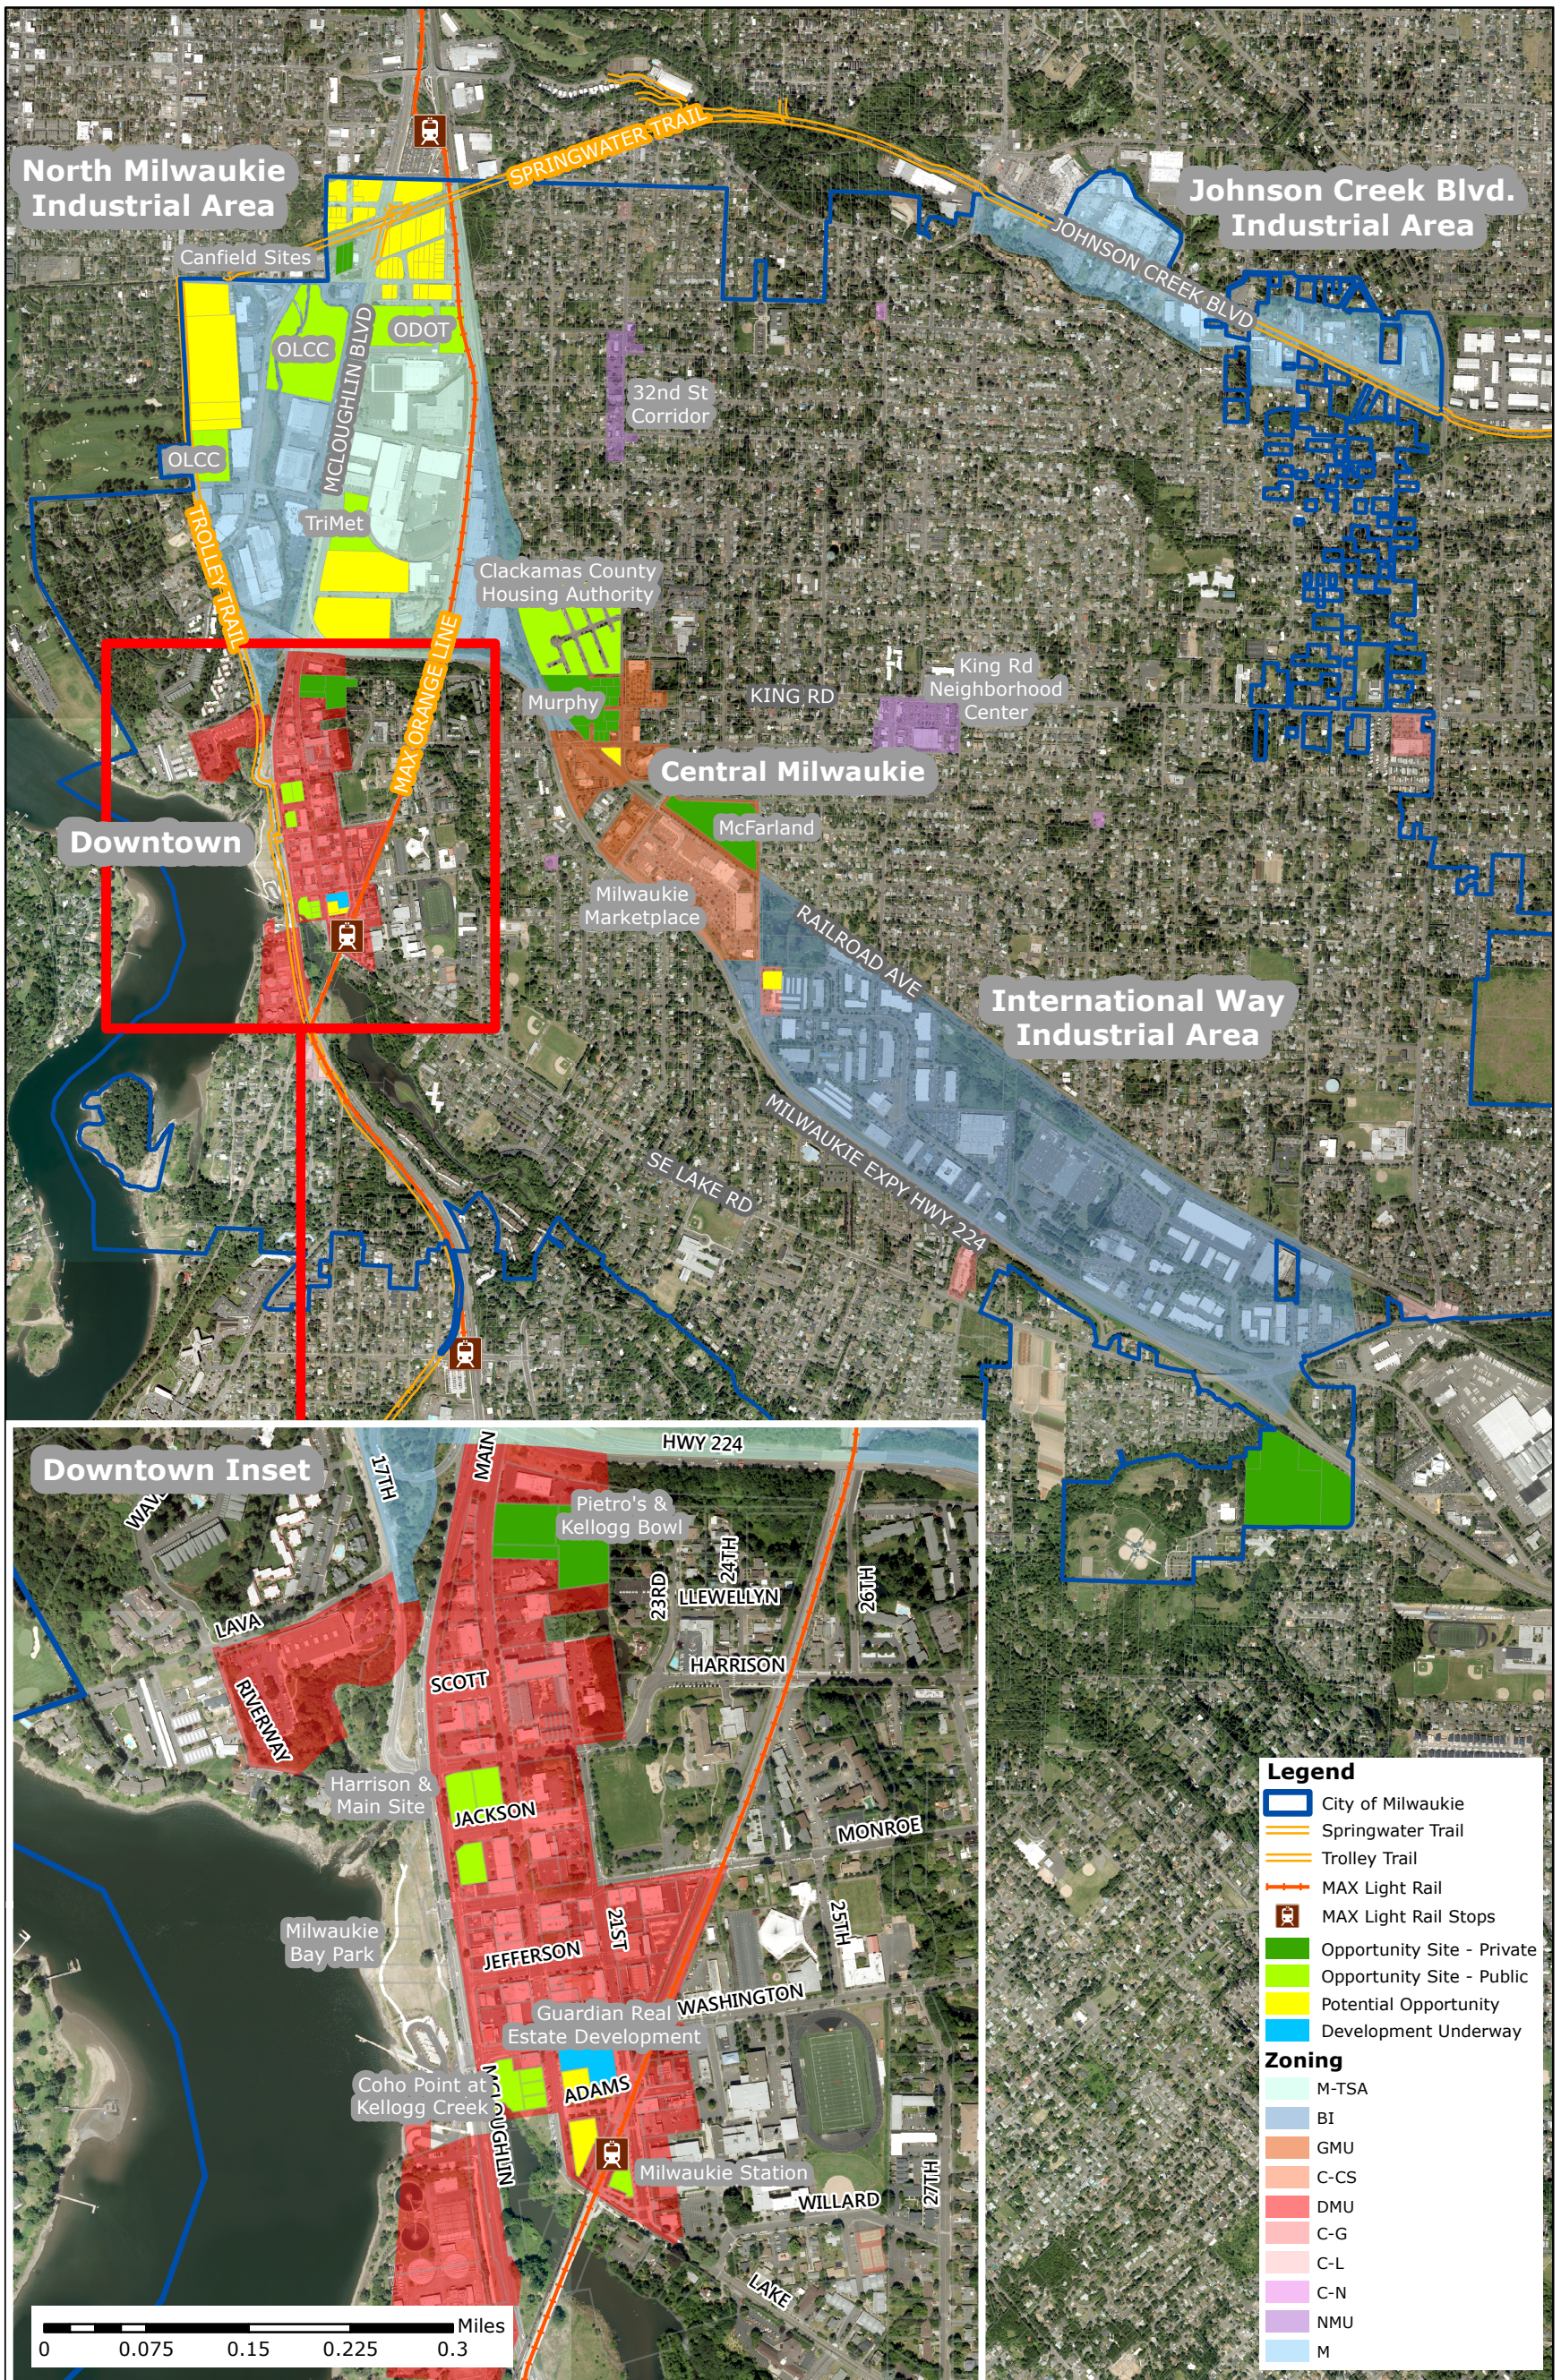

City of Milwaukie Opportunity Sites

City of Milwaukie Opportunity Sites
Date: 1/2/2018

Miles
0 0.15 0.3 0.45 0.6

The information depicted on this map is for general reference only. The City of Milwaukie cannot accept any responsibility for errors, omissions or positional accuracy. There are no warranties, expressed or implied, including the warranty of merchantability or fitness for a particular purpose, accompanying this product. However, notification of errors would be appreciated.
Data Sources: City of Milwaukie GIS, Metro Data Resource Center. 1/2/2018