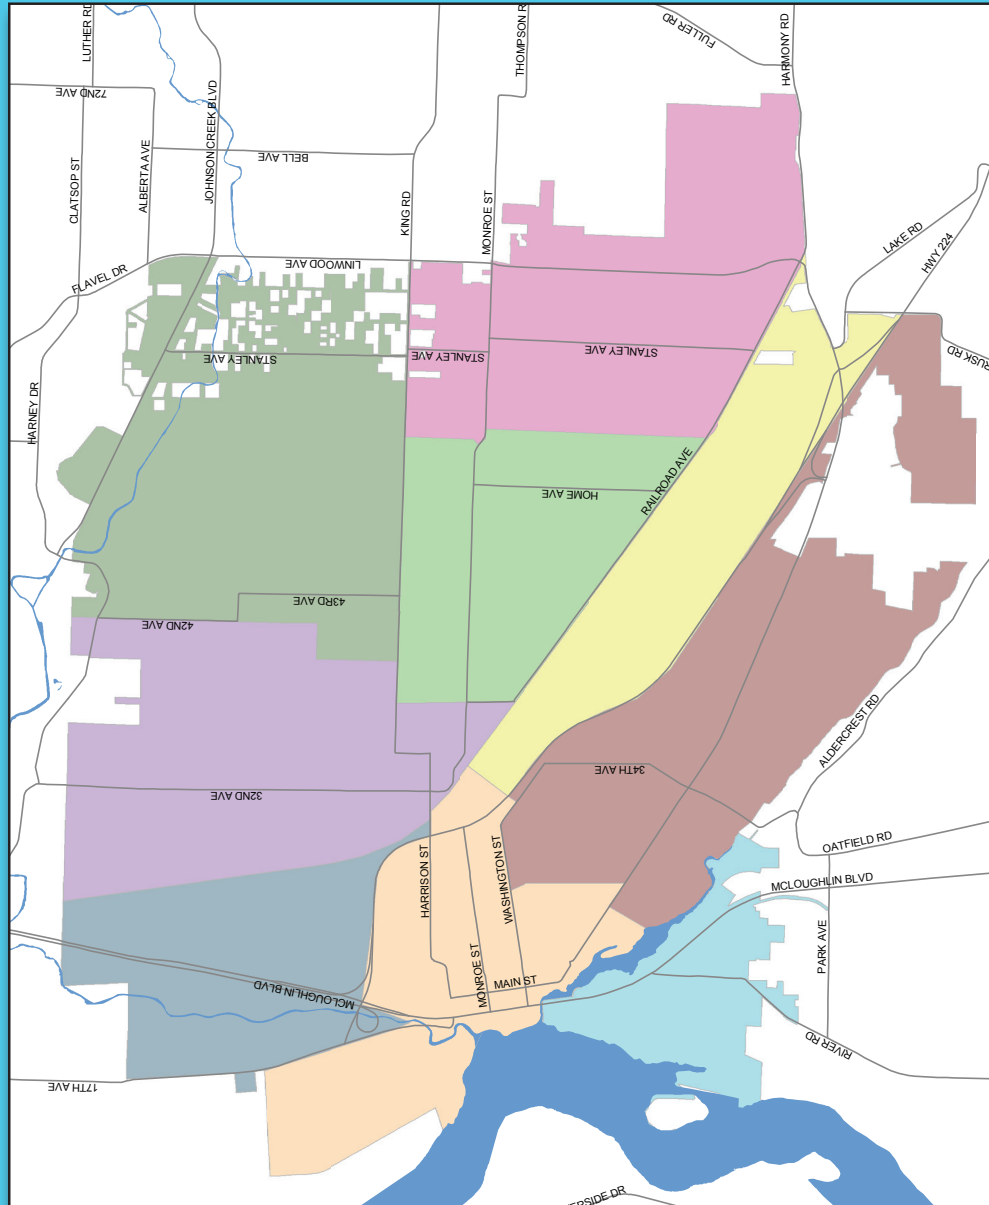

# CITY OF MILWAUKIE NEIGHBORHOODS

# MILWAUKIE'S NEIGHBORHOODS

- ARDENWALD
- HECTOR CAMPBELL
- HISTORIC MILWAUKIE
- ISLAND STATION
- LAKE ROAD
- LEWELLING
- LINWOOD
- McLOUGHLIN INDUSTRIAL
- MILWAUKIE BUSINESS INDUSTRIAL

NEIGHBORHOOD	TIME	DATE	LOCATION
Ardenwald-JC	6:30 PM	4 <sup>th</sup> Mon	Visit <a href="http://www.milwaukieoregon.gov/calendar">www.milwaukieoregon.gov/calendar</a> to learn how to join the meeting.
Hector Campbell	6 PM	2 <sup>nd</sup> Wed	
Historic Milwaukie	6:30 PM	2 <sup>nd</sup> Mon	
Island Station	6:30 PM	3 <sup>rd</sup> Wed	
Lake Road	6:30 PM	2 <sup>nd</sup> Wed	
Lewelling	6:30 PM	2 <sup>nd</sup> Wed	
Linwood	7 PM	2 <sup>nd</sup> Thu	