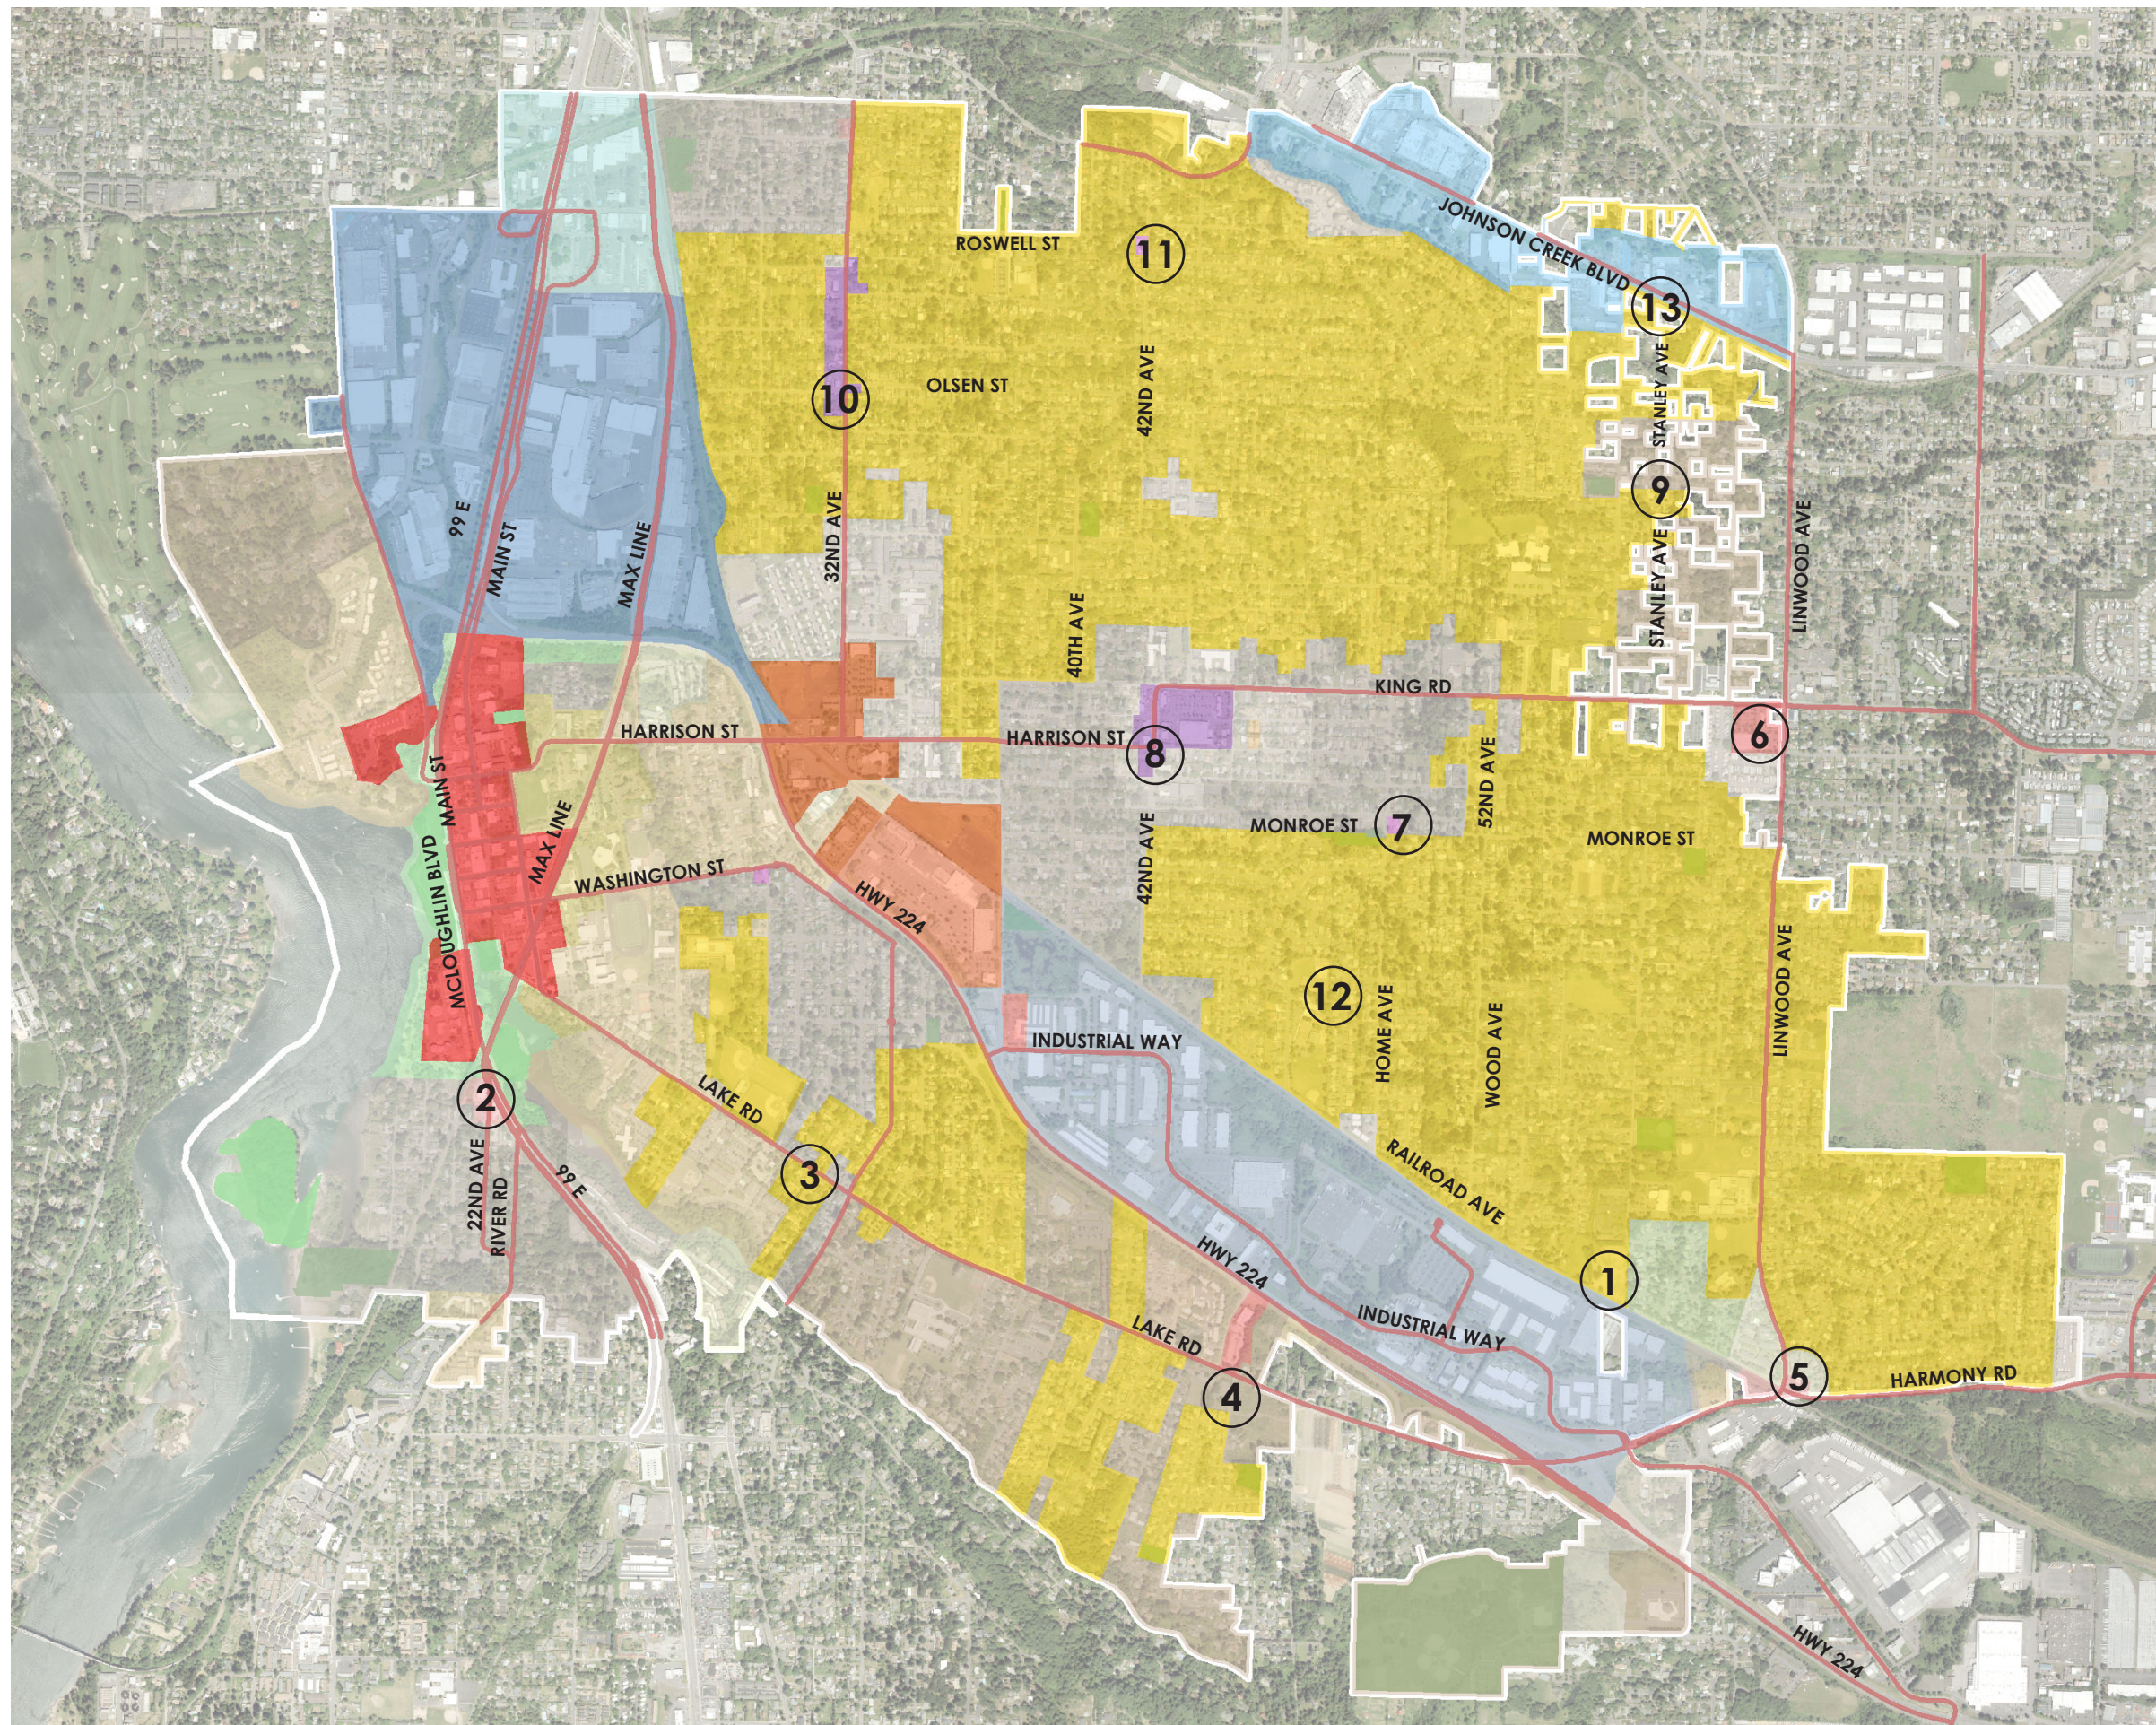

ZONES AND NEIGHBORHOOD HUBS

— Transit Routes

○ Proposed Hub Location

ZONE

- DMU
- GMU
- NMU
- M
- C-G
- C-N
- C-L
- R-5
- R-7
- R-10

ZONES OF PROPOSED HUBS

- (8) (10)
- (13)
- (6)
- (7) (11)
- (2) (5)
- (1)
- (3) (12) (13)
- (4) (9)

For more information on this project, go to www.milwaukieoregon.gov/planning/neighborhood-hubs-project