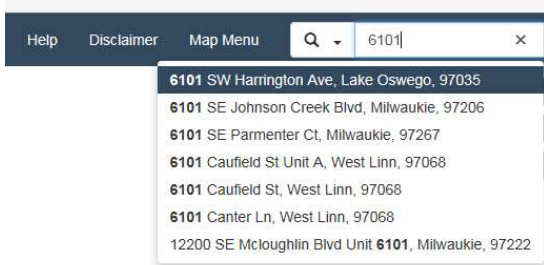

MILWAUKIE BUILDING DIVISION
10501 SE Main St
Milwaukie OR 97222
503.786.7600
building@milwaukieoregon.gov

C-MAP INSTRUCTIONS

Web: <http://cmap.clackamas.us/maps/cmap>

Once on the website, enter the house numbers of the address in the top righthand corner box.

Once you start typing, the system will generate a list of address you can select. Select the address you're searching for.

Once the address is selected, the system will populate all sorts of information for you, including the jurisdiction.