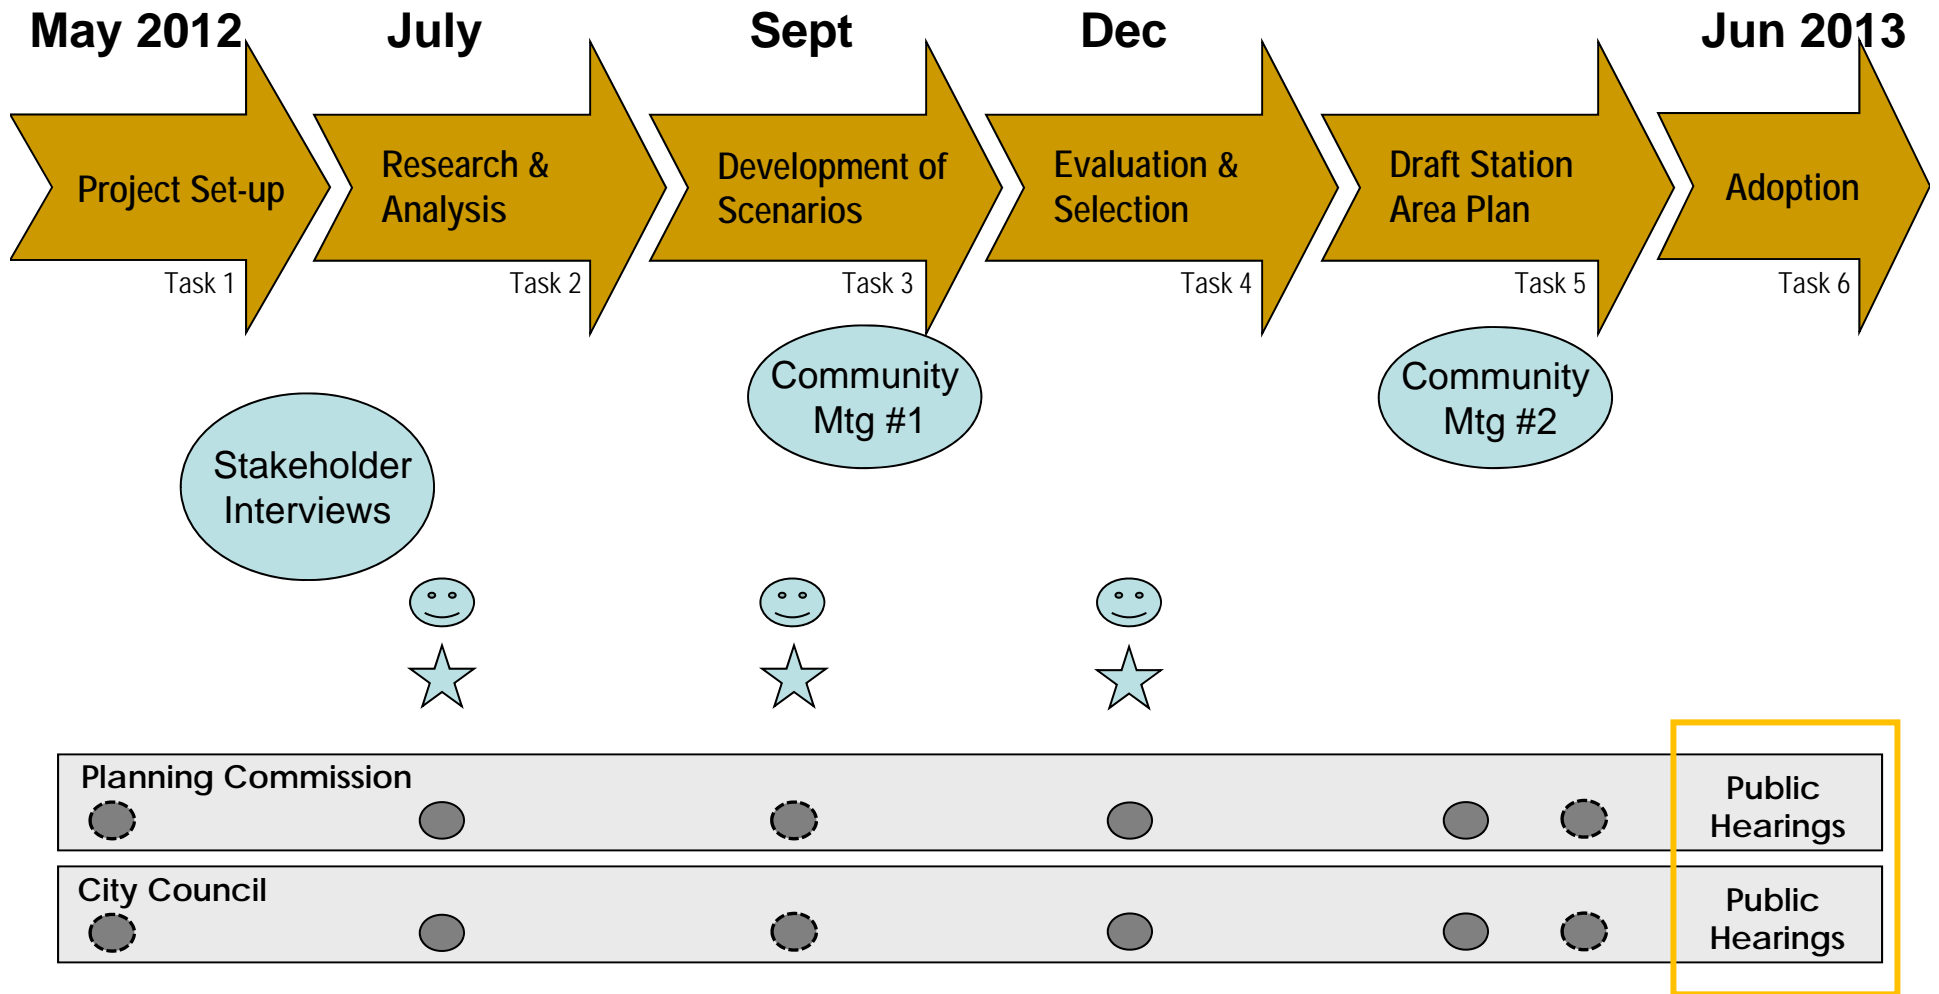

TACOMA STATION AREA PROJECT OVERVIEW

- ☺ = Stakeholder Advisory Group (SAG) Mtg
- ★ = Technical Advisory Committee (TAC) Mtg
- = Work or Study Session
- = TBD by City's Public Involvement Plan